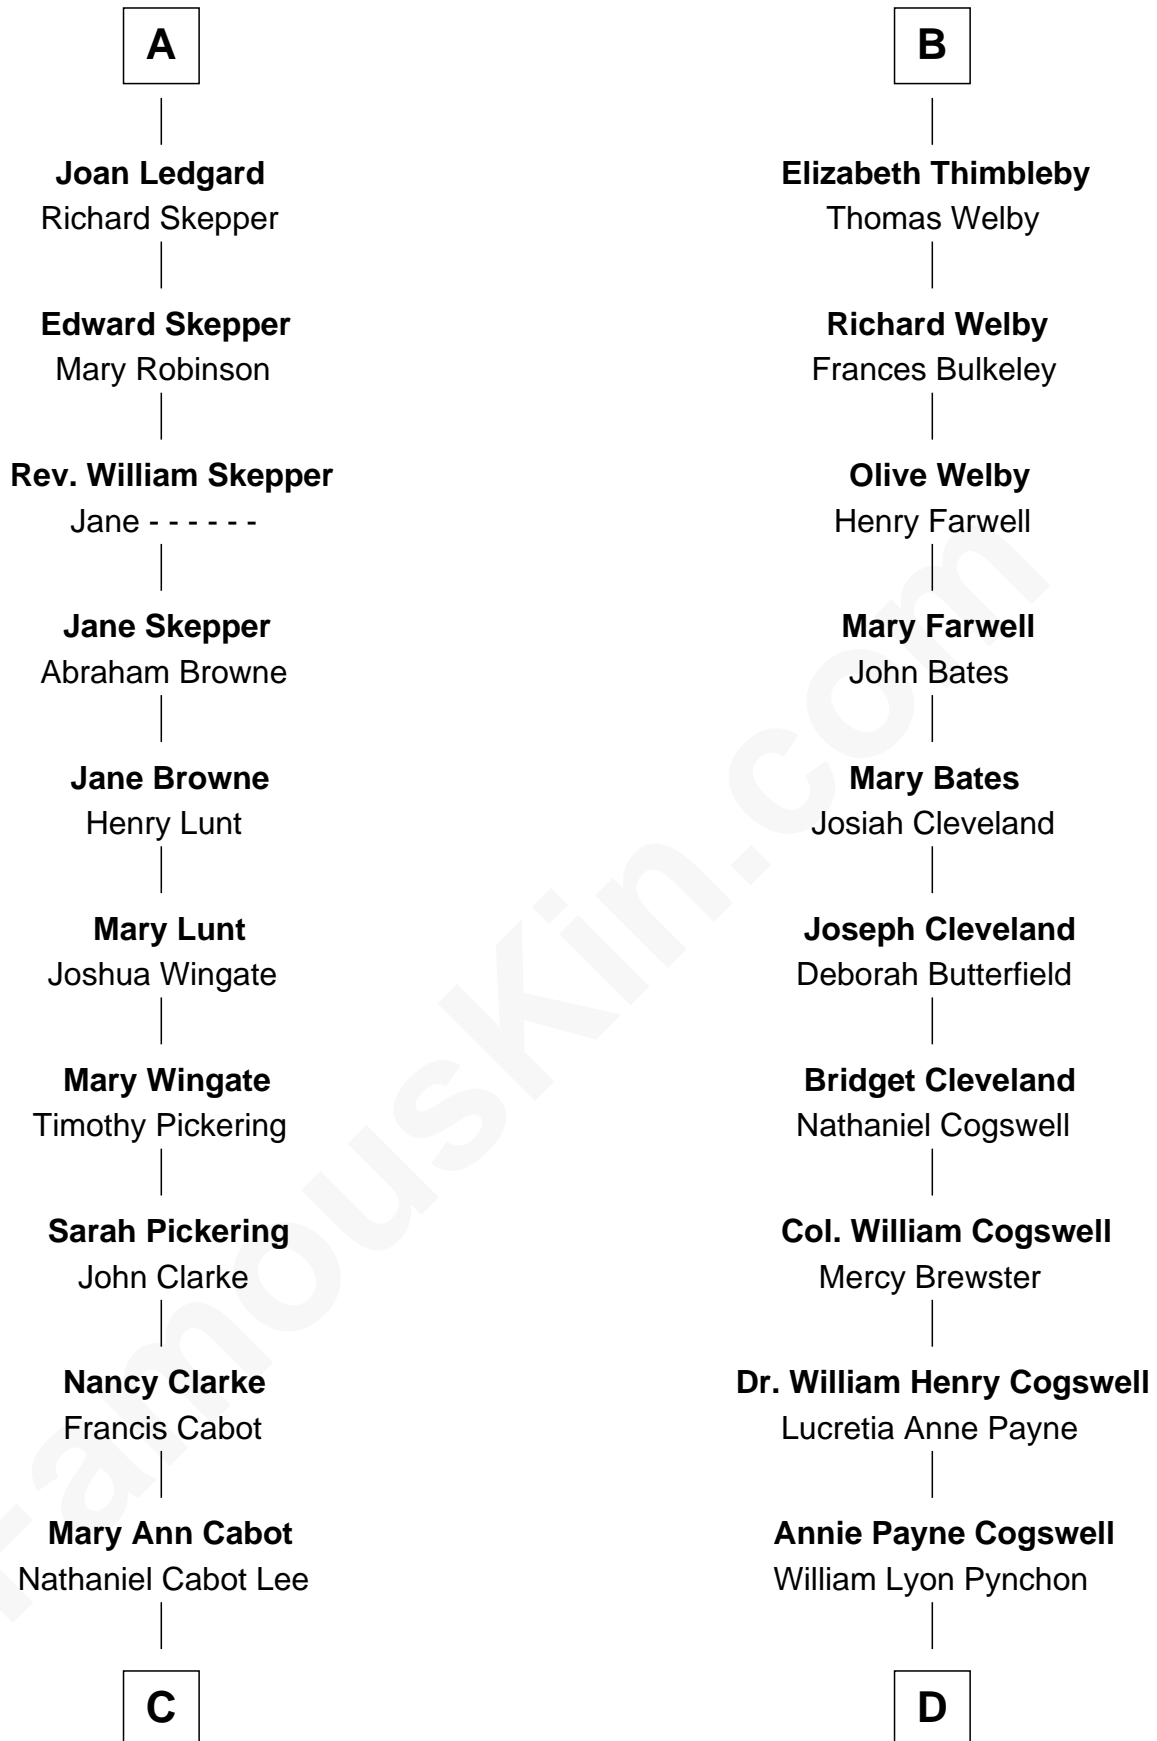

FamousKin.com

Relationship Chart of

Alice (Lee) Roosevelt

First Wife of President Theodore Roosevelt

19th cousin of

Thomas Pynchon
American Novelist

Margaret de Audley
Ralph de Stafford

C

John Clarke Lee
Harriet Paine Rose

George Cabot Lee
Caroline Watts Haskell

Alice (Lee) Roosevelt
Wife of President Theodore Roosevelt

D

William Henry Chichele Pynchon
Carrie Susan Moyses

Thomas Ruggles Pynchon
Catherine Frances Bennett