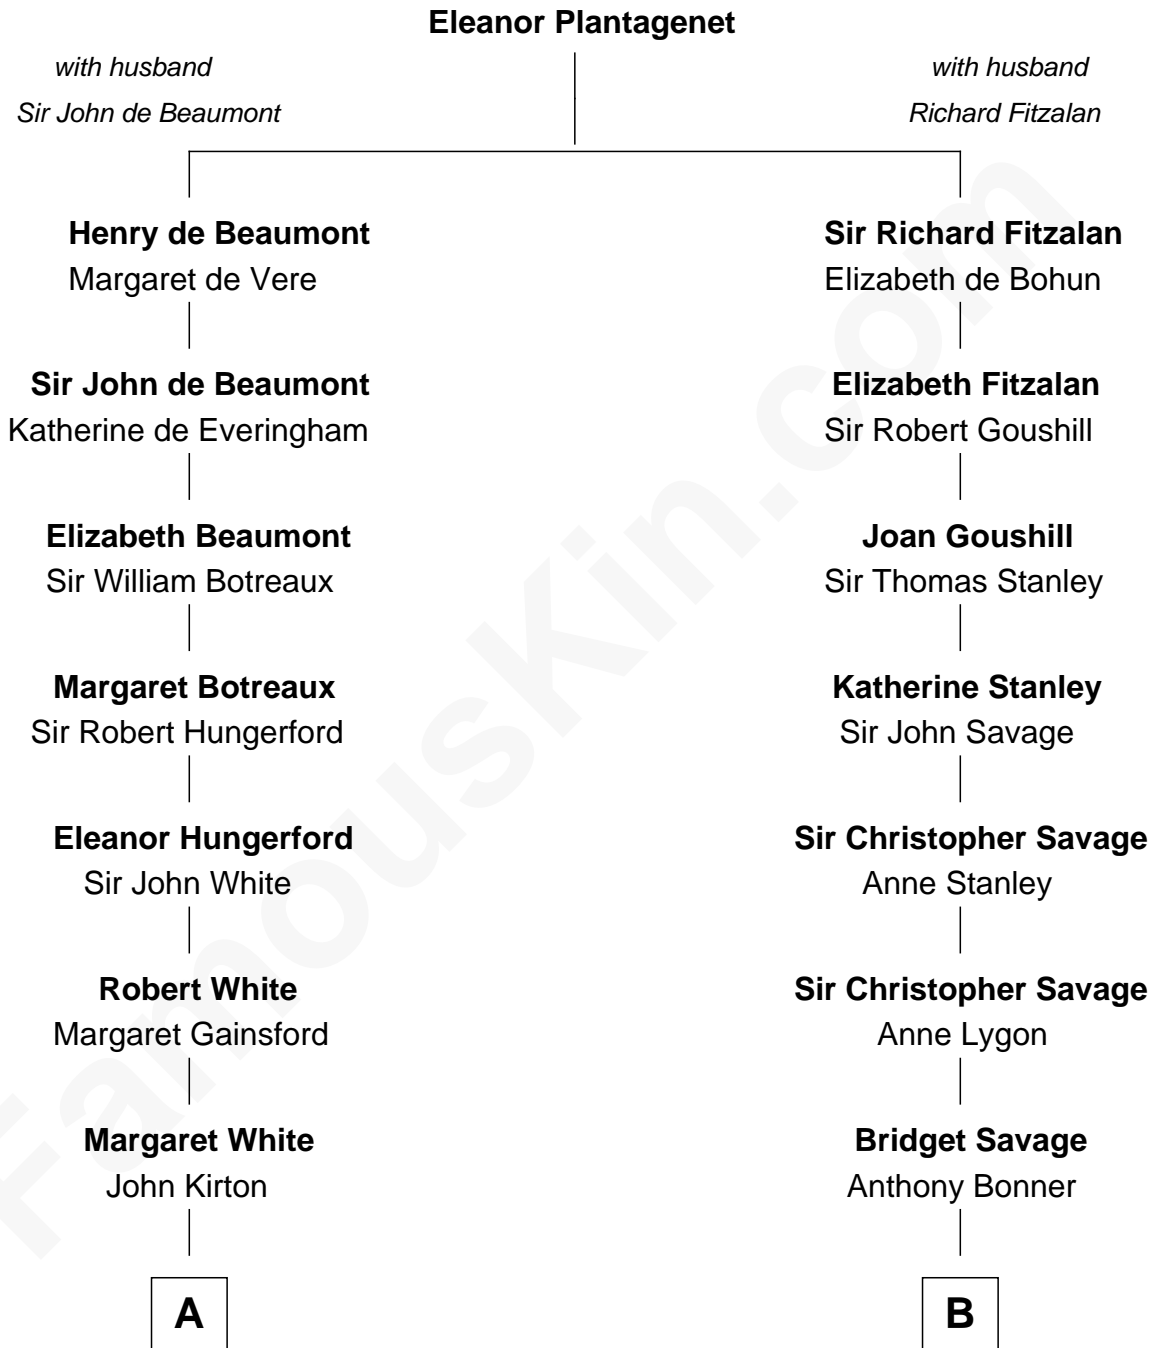

FamousKin.com

Relationship Chart of

Alice (Lee) Roosevelt

First Wife of President Theodore Roosevelt

18th cousin 1 time removed of

Thomas Pynchon
American Novelist

C

Harriet Paine Rose

John Clarke Lee

George Cabot Lee

Caroline Watts Haskell

Alice (Lee) Roosevelt

Wife of President Theodore Roosevelt

D

Thomas Ruggles Pynchon

Catherine Frances Bennett