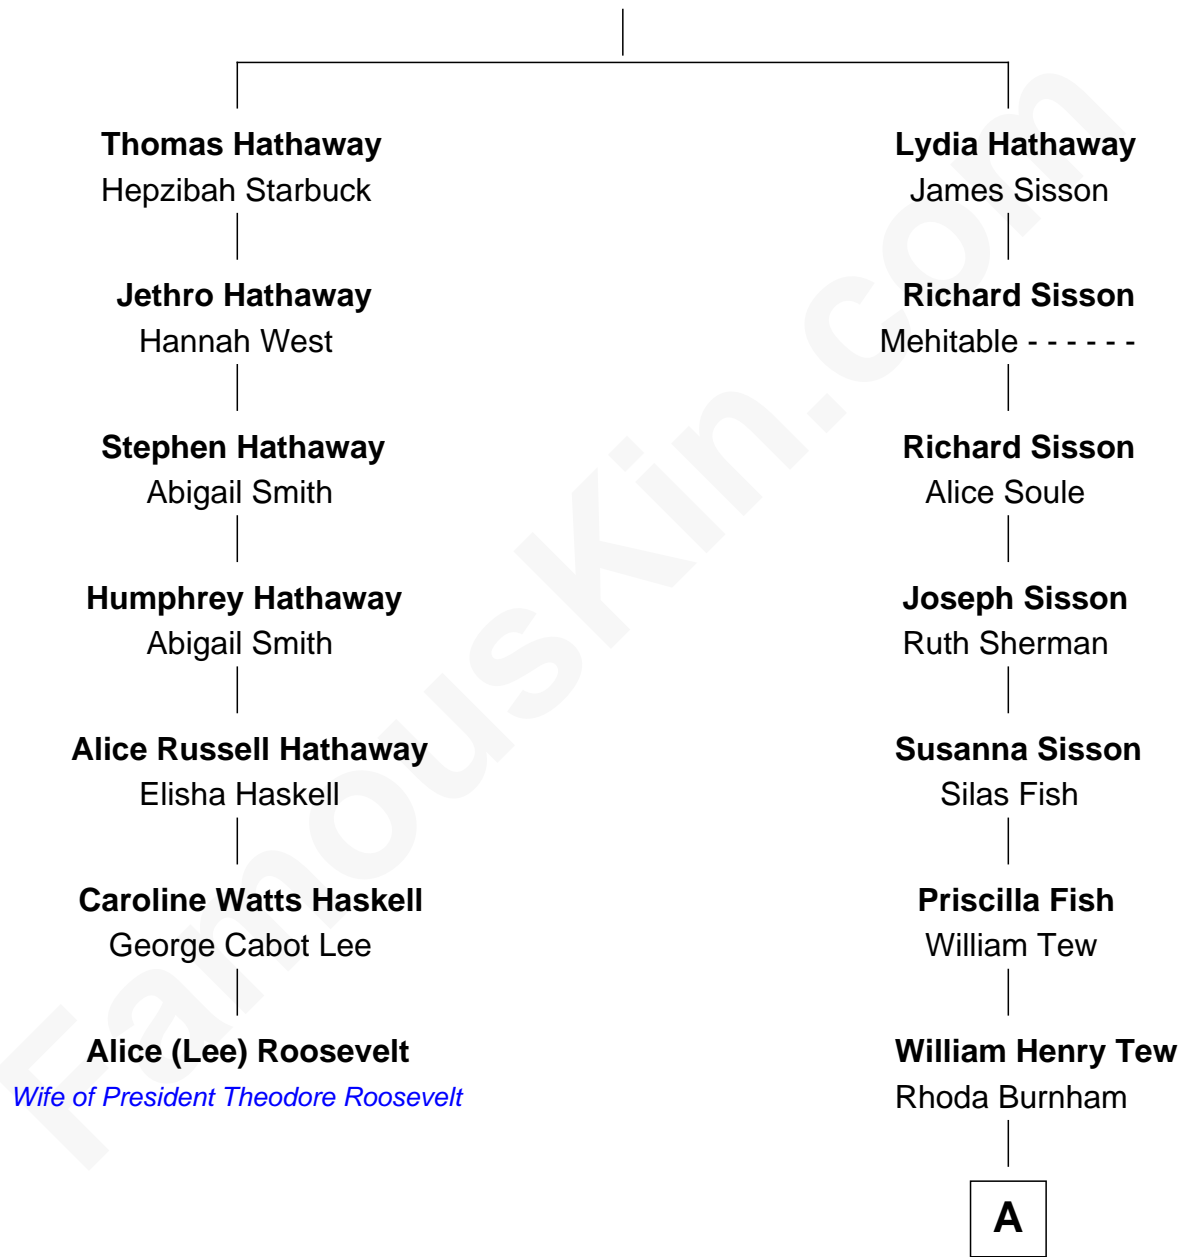

FamousKin.com

Relationship Chart of

Alice (Lee) Roosevelt

First Wife of President Theodore Roosevelt

6th cousin 5 times removed of

Paget Brewster
TV Actress

Arthur Hathaway
Sarah Cooke

A

Harvey William Tew

Susan D. Goodrich

James Dinsmore Tew

Elinor Edith Bechtel

John Bechtel Tew

Valerie Hathaway

Hathaway Tew

Galen Brewster

Paget Brewster

TV Actress