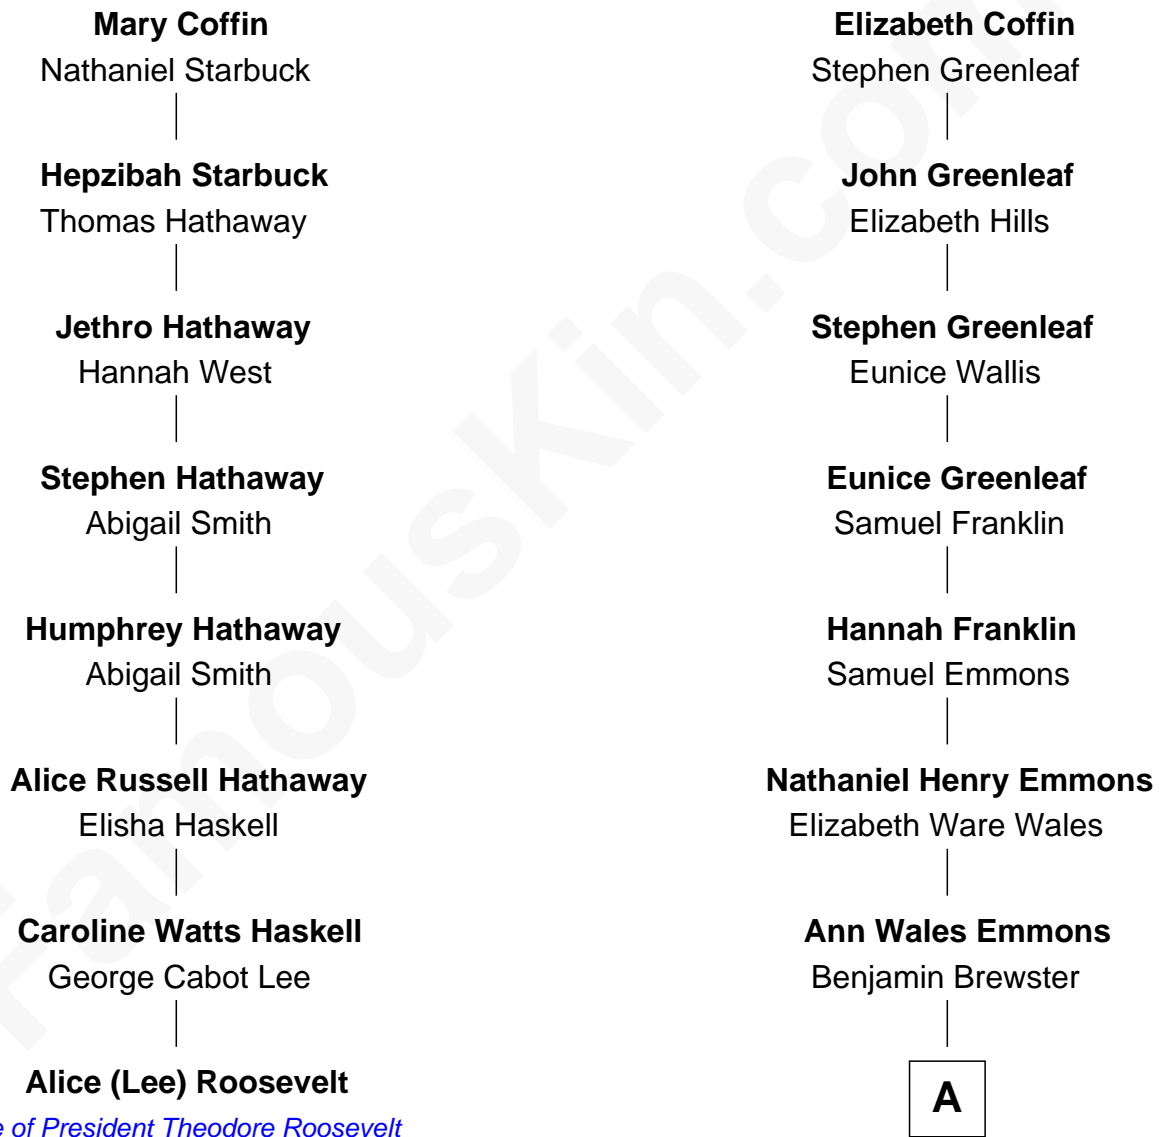

FamousKin.com

Relationship Chart of

Alice (Lee) Roosevelt

First Wife of President Theodore Roosevelt

7th cousin 3 times removed of

Paget Brewster
TV Actress

Tristram Coffin
Dionis Stevens

A

Dr. George Washington Wales Brewster

Ellen Mackenzie Hodge

George Washington Wales Brewster

Joan Ryerson

Galen Brewster

Hathaway Tew

Paget Brewster

TV Actress