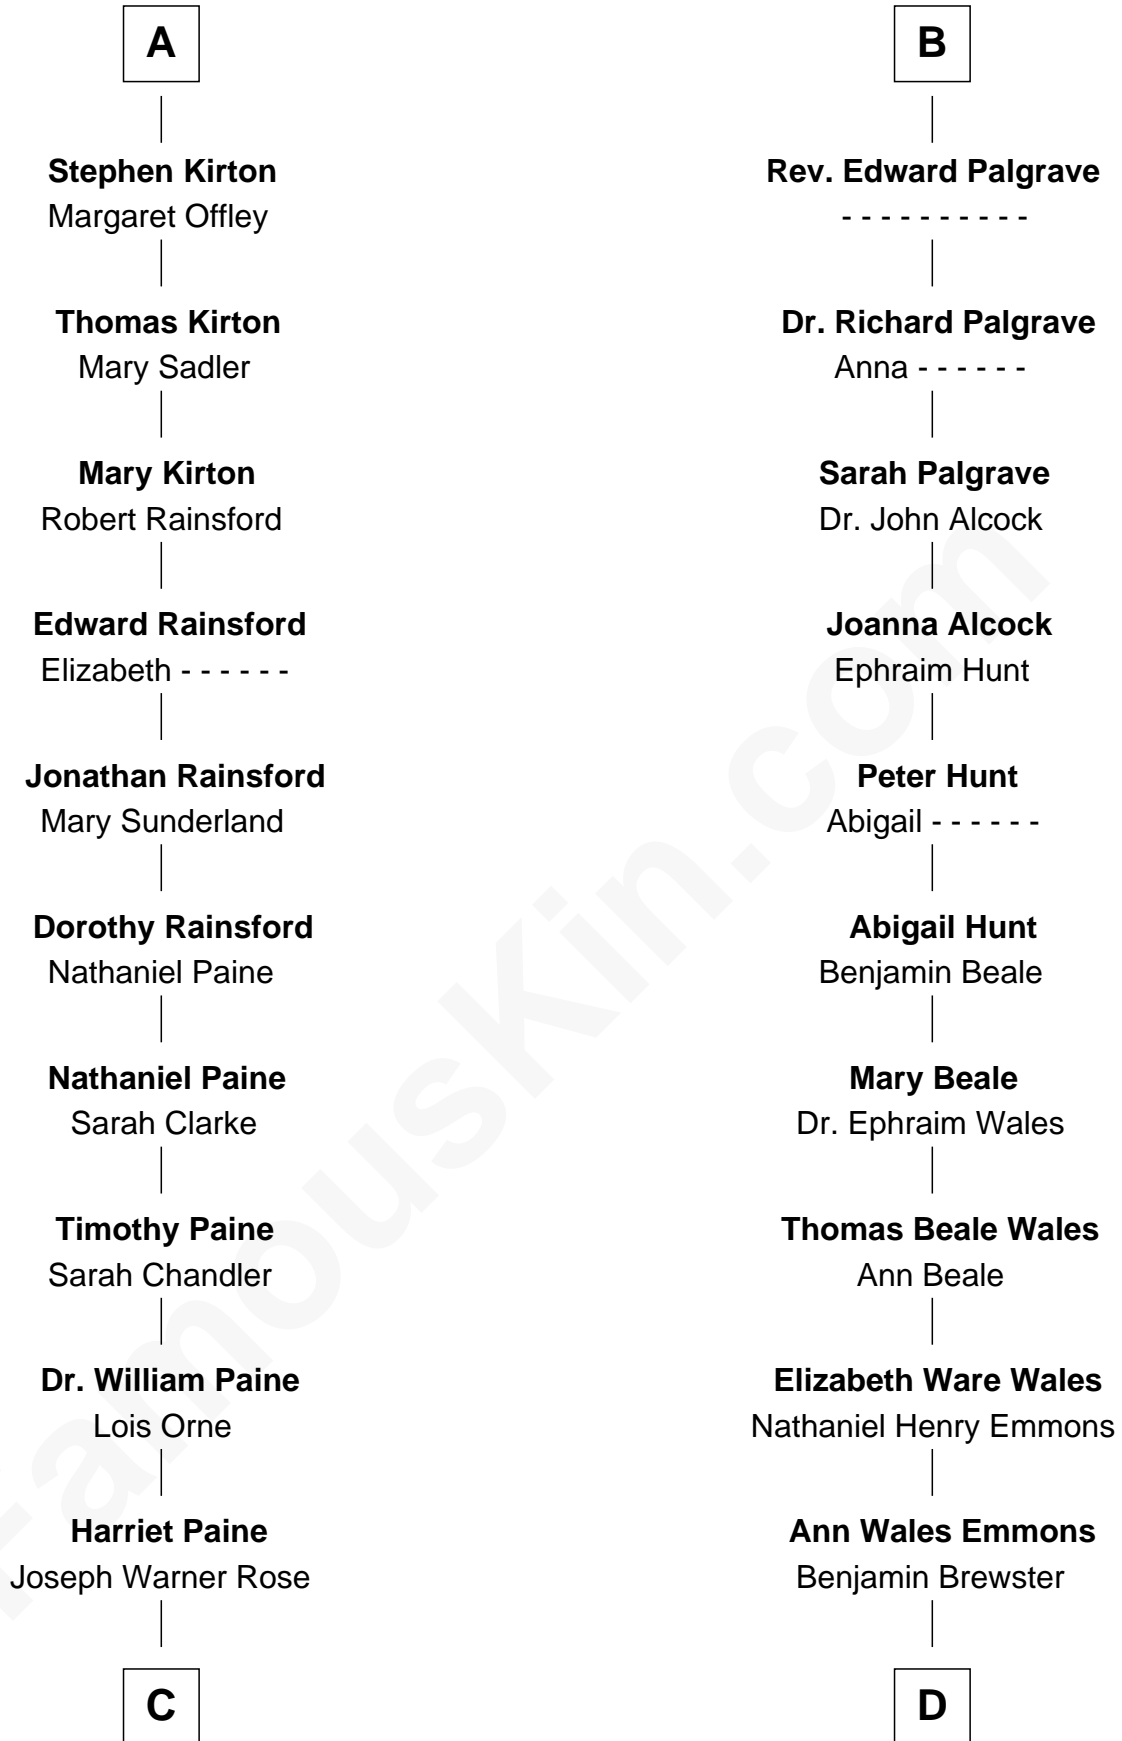

FamousKin.com

Relationship Chart of

Alice (Lee) Roosevelt

First Wife of President Theodore Roosevelt

19th cousin 1 time removed of

Paget Brewster
TV Actress

C

Harriet Paine Rose

John Clarke Lee

George Cabot Lee

Caroline Watts Haskell

Alice (Lee) Roosevelt

Wife of President Theodore Roosevelt

D

Dr. George Washington Wales Brewster

Ellen Mackenzie Hodge

George Washington Wales Brewster

Joan Ryerson

Galen Brewster

Hathaway Tew

Paget Brewster

TV Actress