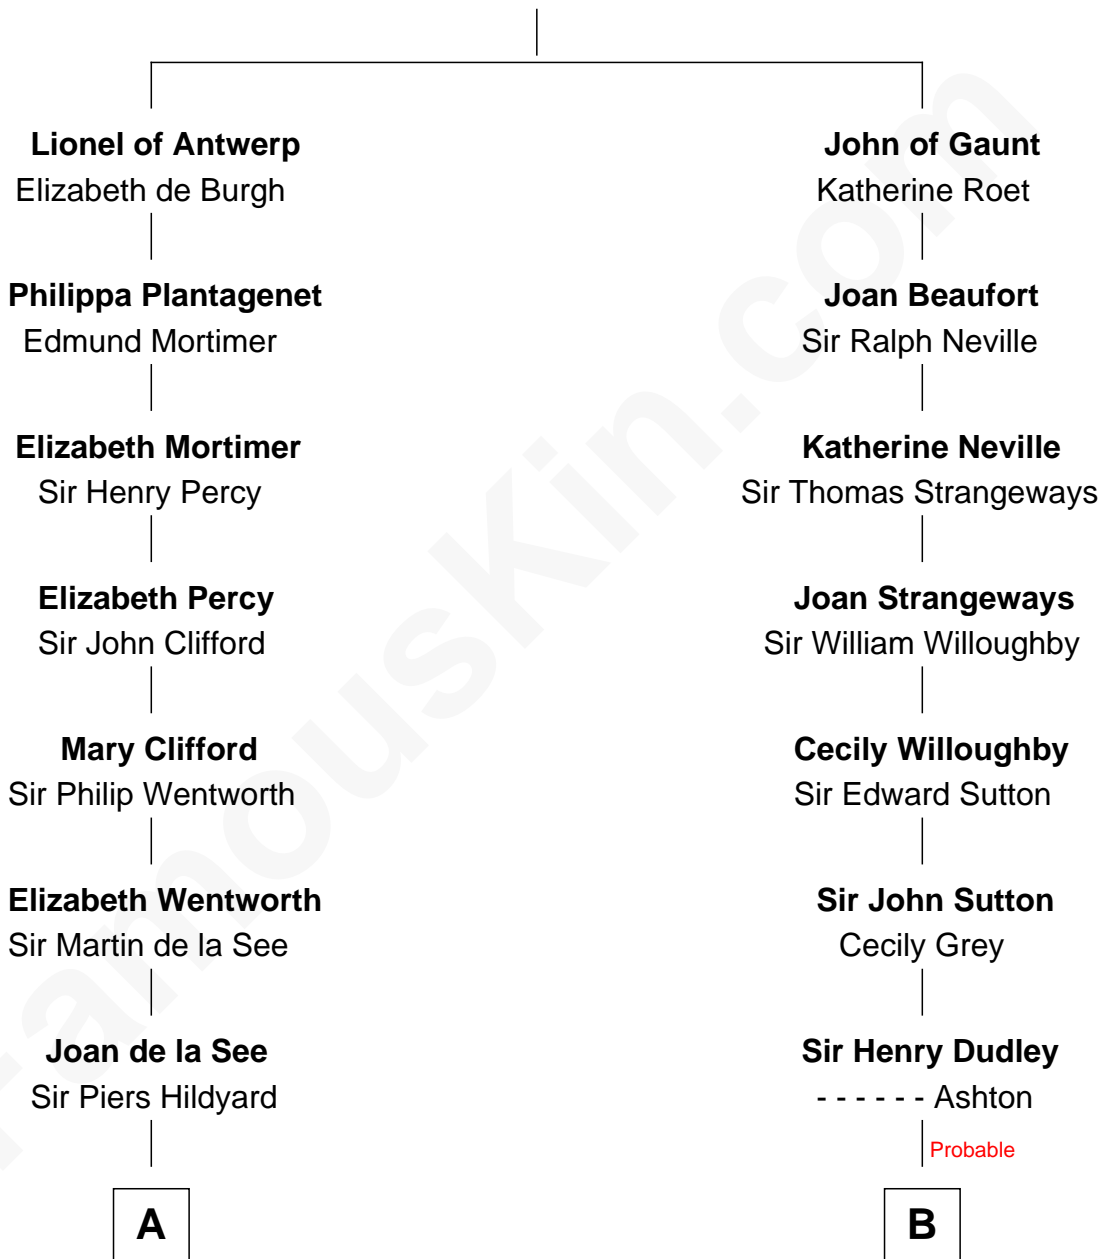

FamousKin.com

Relationship Chart of

Alice (Lee) Roosevelt

First Wife of President Theodore Roosevelt

18th cousin 2 times removed of

James Sherman

27th U.S. Vice-President

Edward III, King of England

Philippa of Hainault

C

Mary Ann Cabot
Nathaniel Cabot Lee

John Clarke Lee
Harriet Paine Rose

George Cabot Lee
Caroline Watts Haskell

Alice (Lee) Roosevelt
Wife of President Theodore Roosevelt

D

Mary Frances Sherman
Richard Updike Sherman