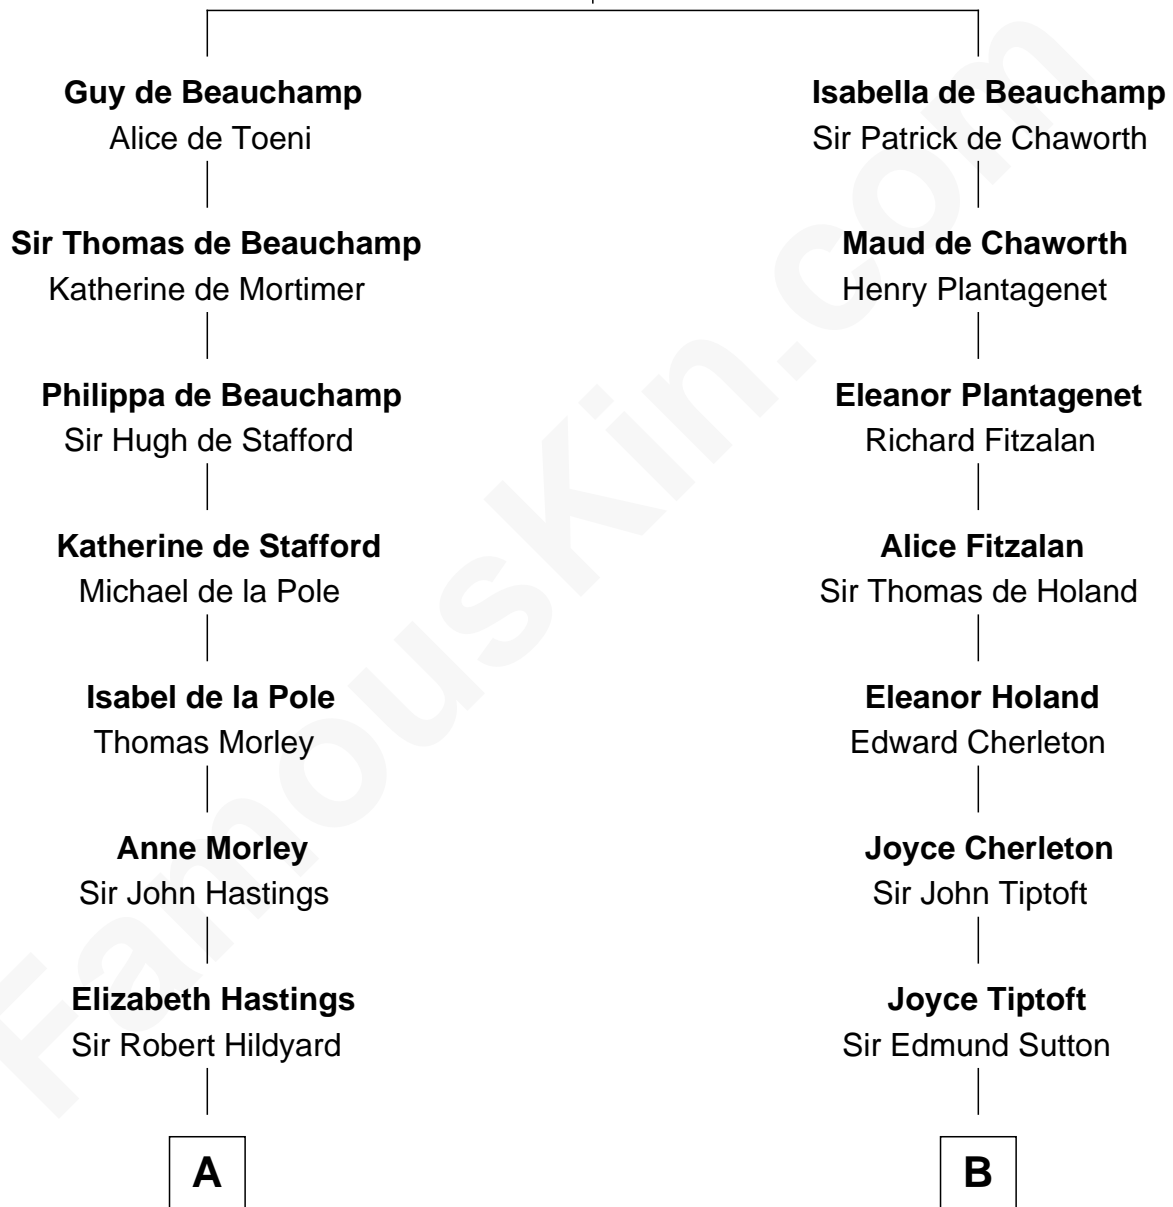

FamousKin.com

Relationship Chart of

Alice (Lee) Roosevelt

First Wife of President Theodore Roosevelt

21st cousin of

James Sherman

27th U.S. Vice-President

William de Beauchamp

Maud FitzJohn

C

Nancy Clarke
Francis Cabot

Mary Ann Cabot
Nathaniel Cabot Lee

John Clarke Lee
Harriet Paine Rose

George Cabot Lee
Caroline Watts Haskell

Alice (Lee) Roosevelt
Wife of President Theodore Roosevelt