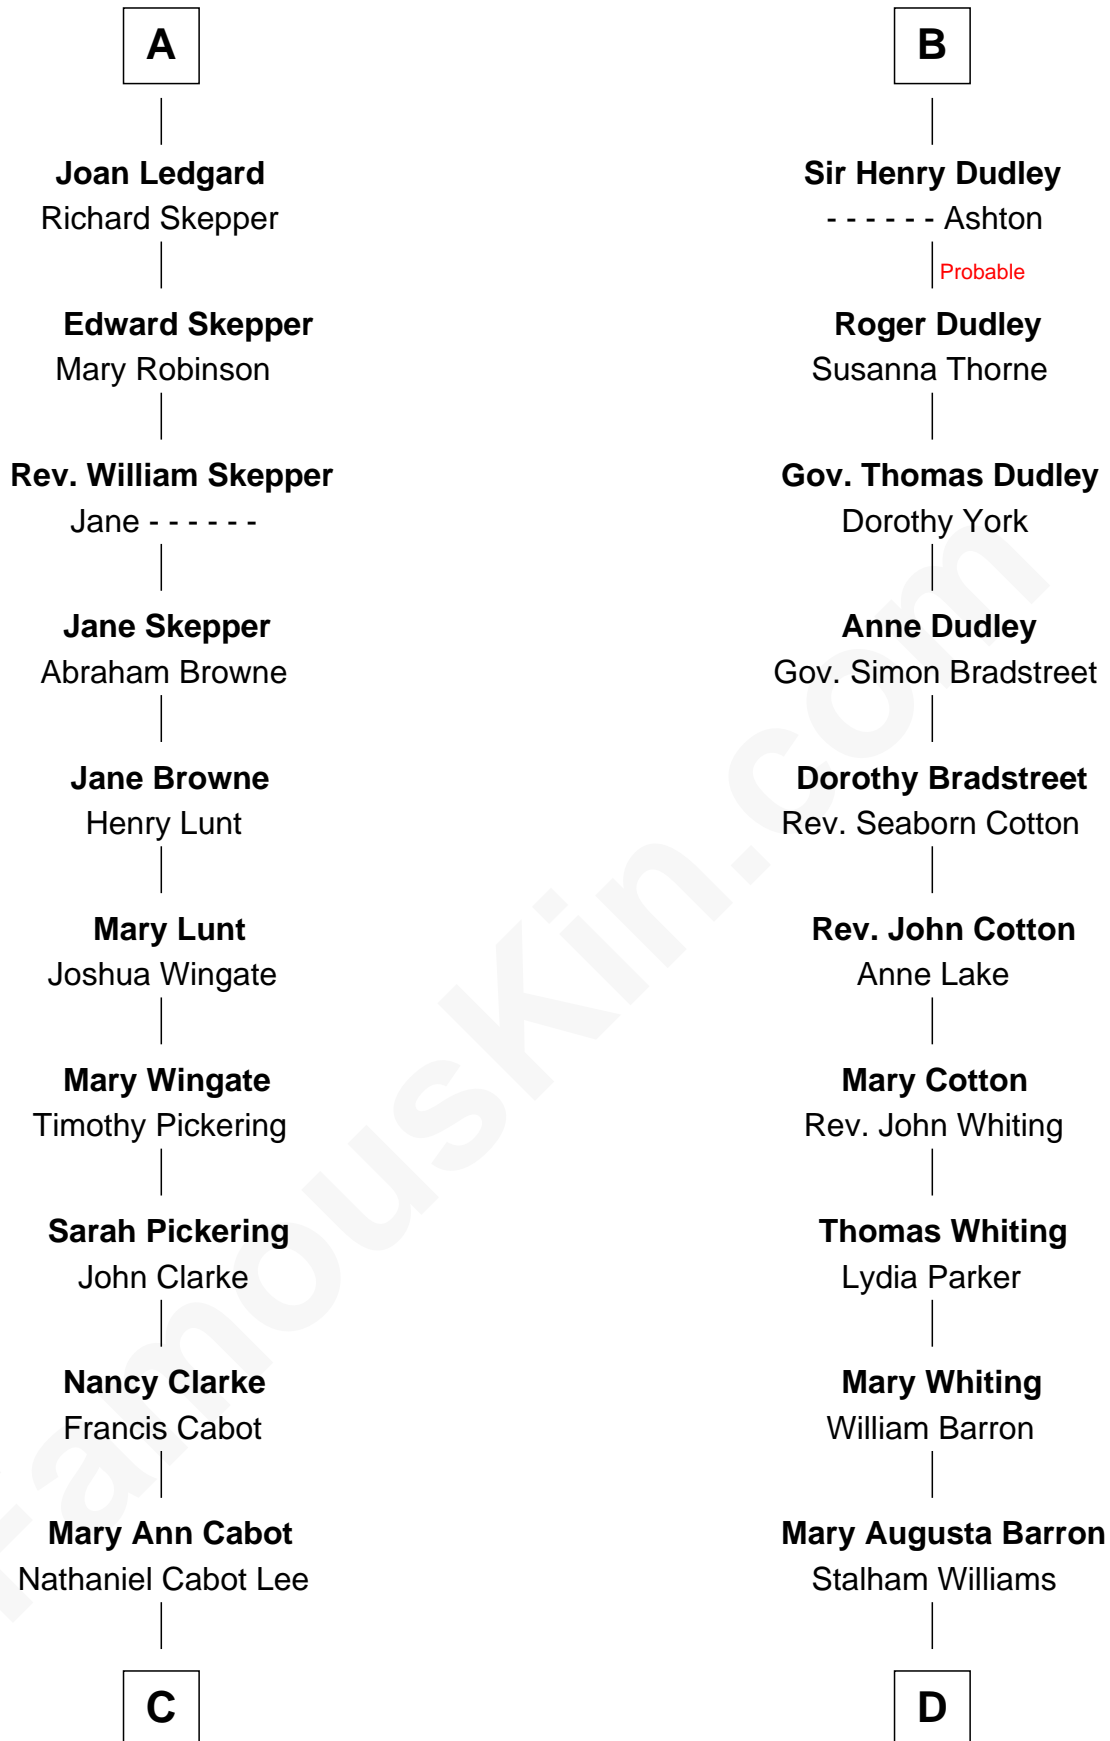

FamousKin.com

Relationship Chart of

Alice (Lee) Roosevelt

First Wife of President Theodore Roosevelt

19th cousin of

James Sherman

27th U.S. Vice-President

Margaret de Audley

Ralph de Stafford

Sir Hugh de Stafford
Philippa de Beauchamp

Katherine de Stafford
Michael de la Pole

Isabel de la Pole
Thomas Morley

Anne Morley
Sir John Hastings

Elizabeth Hastings
Sir Robert Hildyard

Sir Piers Hildyard
Joan de la See

Isabel Hildyard
Ralph Legard

A

Beatrice de Stafford
Thomas de Ros

Margaret de Ros
Sir Reynold Grey

Margaret Grey
Sir William Bonville

William Bonville
Elizabeth Harington

William Bonville
Katherine Neville

Cecily Bonville
Thomas Grey

Cecily Grey
Sir John Sutton

B

C

John Clarke Lee
Harriet Paine Rose

George Cabot Lee
Caroline Watts Haskell

Alice (Lee) Roosevelt
Wife of President Theodore Roosevelt

D

Frances Lucretia Williams
Richard Winslow Sherman