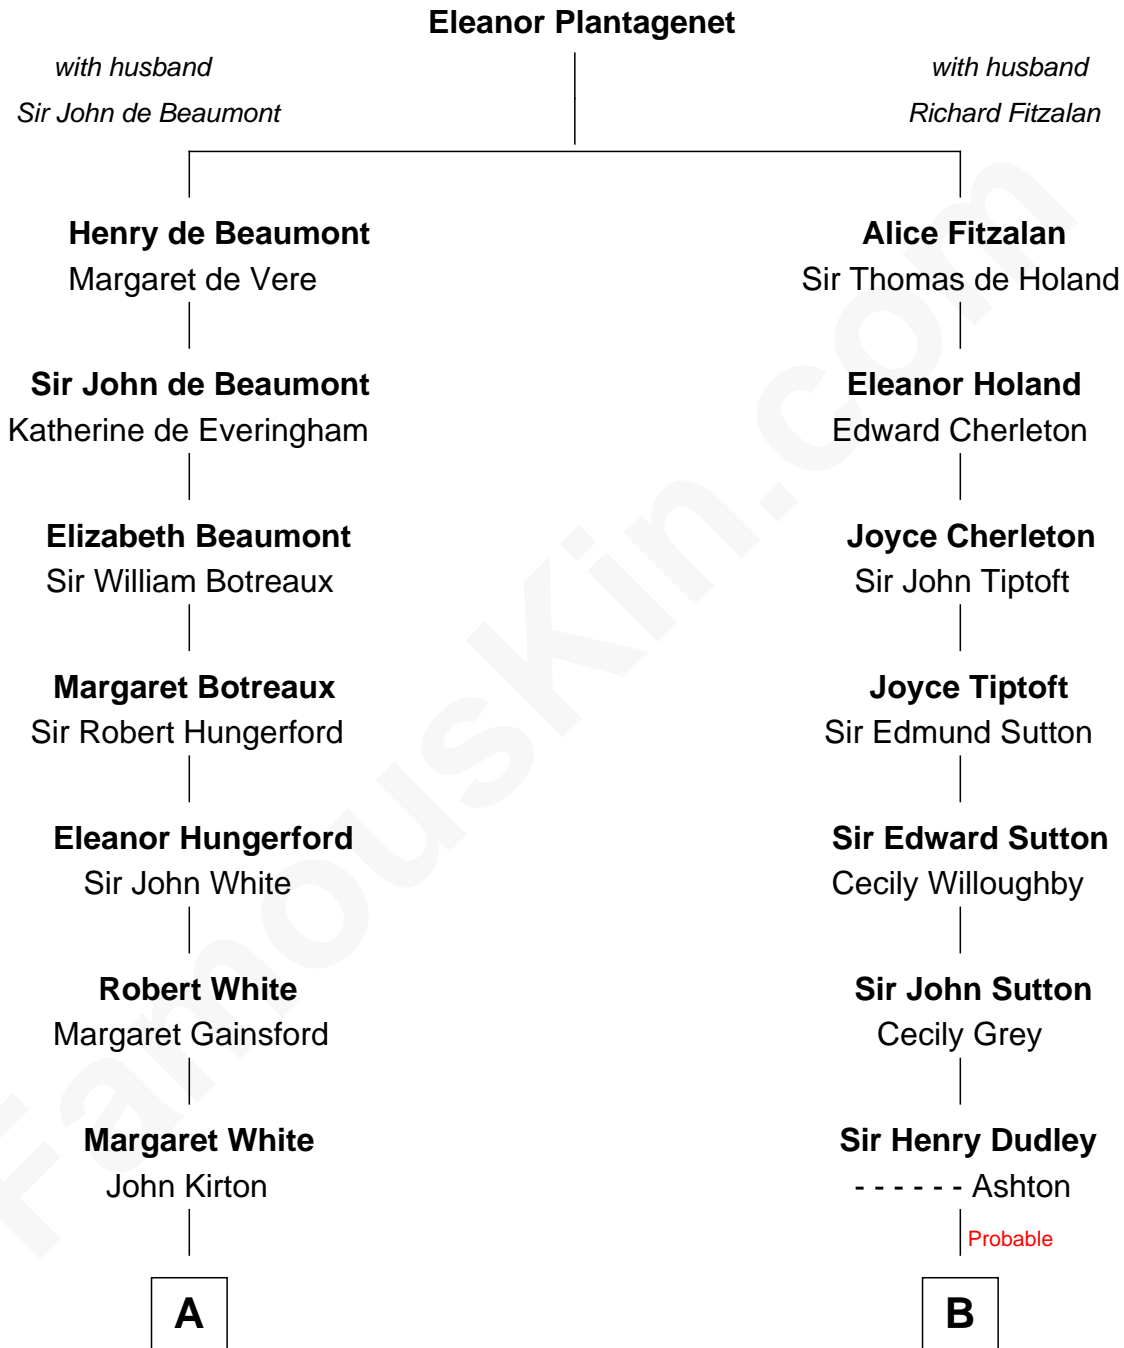

## Relationship Chart of

### Alice (Lee) Roosevelt

*First Wife of President Theodore Roosevelt*

18th cousin 1 time removed of

### James Sherman

*27th U.S. Vice-President*

**C**

**Harriet Paine Rose**

John Clarke Lee

**George Cabot Lee**

Caroline Watts Haskell

**Alice (Lee) Roosevelt**