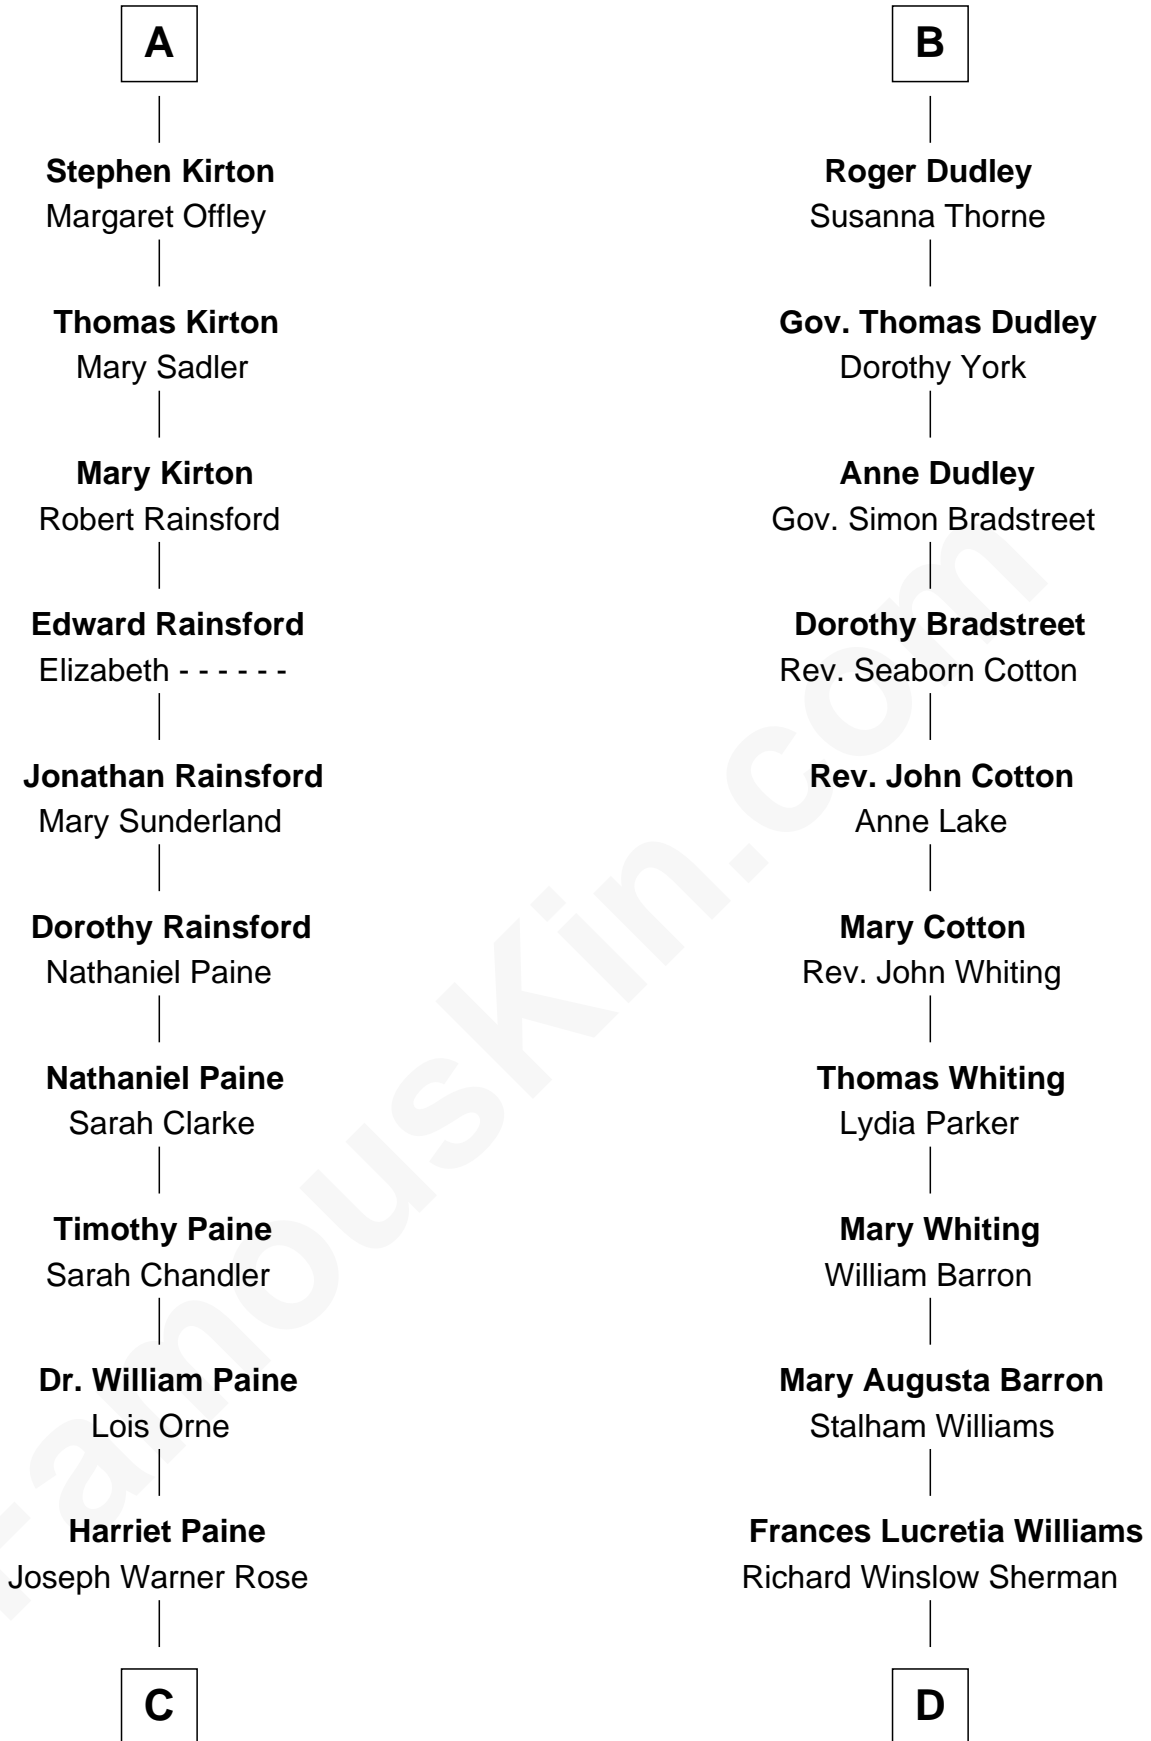

## Relationship Chart of

### Alice (Lee) Roosevelt

*First Wife of President Theodore Roosevelt*

18th cousin 1 time removed of

### James Sherman

*27th U.S. Vice-President*

**C**

**Harriet Paine Rose**

John Clarke Lee

**George Cabot Lee**

Caroline Watts Haskell

**Alice (Lee) Roosevelt**