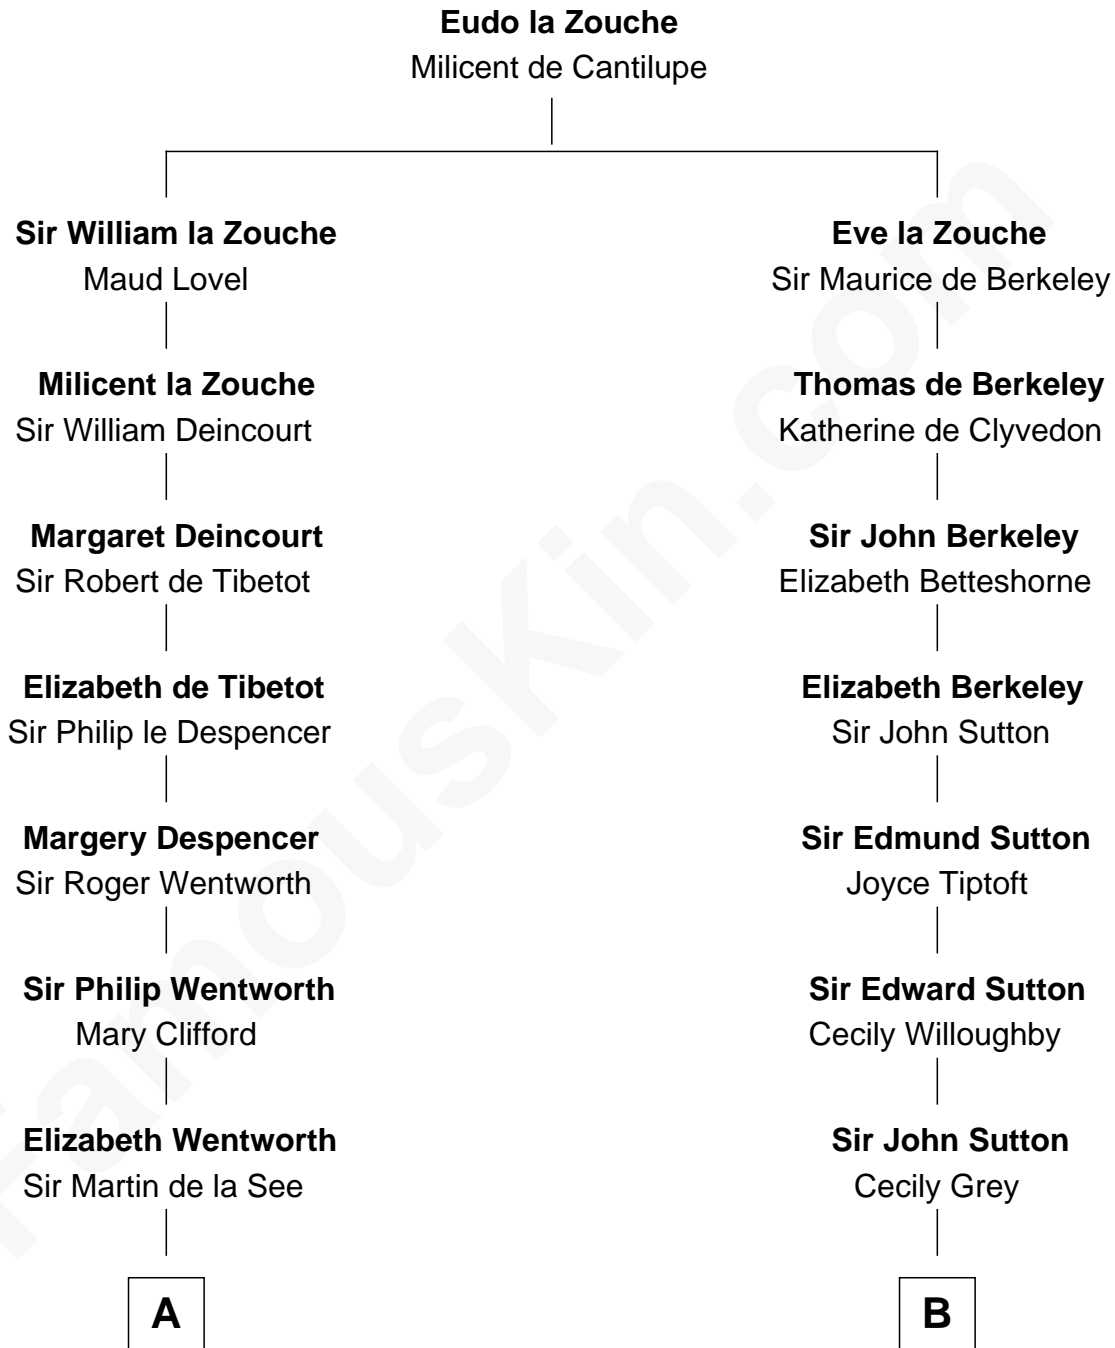

FamousKin.com

Relationship Chart of

Alice (Lee) Roosevelt

First Wife of President Theodore Roosevelt

19th cousin 2 times removed of

James Sherman

27th U.S. Vice-President

C

Nancy Clarke
Francis Cabot

Mary Ann Cabot
Nathaniel Cabot Lee

John Clarke Lee
Harriet Paine Rose

George Cabot Lee
Caroline Watts Haskell

Alice (Lee) Roosevelt
Wife of President Theodore Roosevelt

D

Frances Lucretia Williams
Richard Winslow Sherman