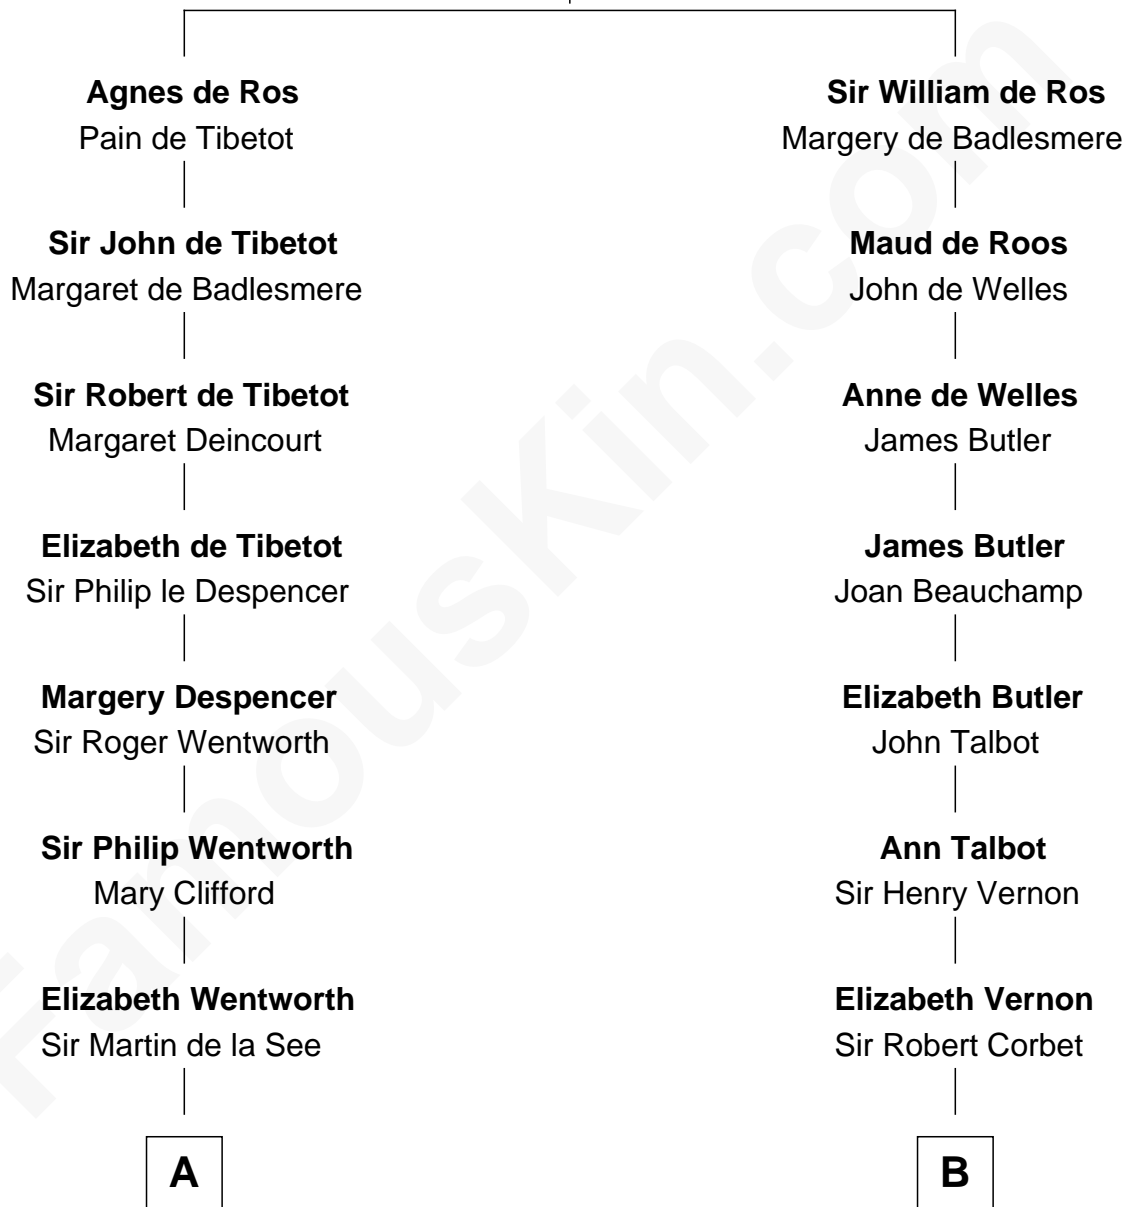

FamousKin.com

Relationship Chart of

Alice (Lee) Roosevelt

First Wife of President Theodore Roosevelt

20th cousin 1 time removed of

Allen Dulles

5th Director of the C.I.A.

William de Ros
Maude de Vaux

C

Nancy Clarke
Francis Cabot

Mary Ann Cabot
Nathaniel Cabot Lee

John Clarke Lee
Harriet Paine Rose

George Cabot Lee
Caroline Watts Haskell

Alice (Lee) Roosevelt
Wife of President Theodore Roosevelt

D

Harriet Wadsworth Lathrop
Rev. Miron Winslow