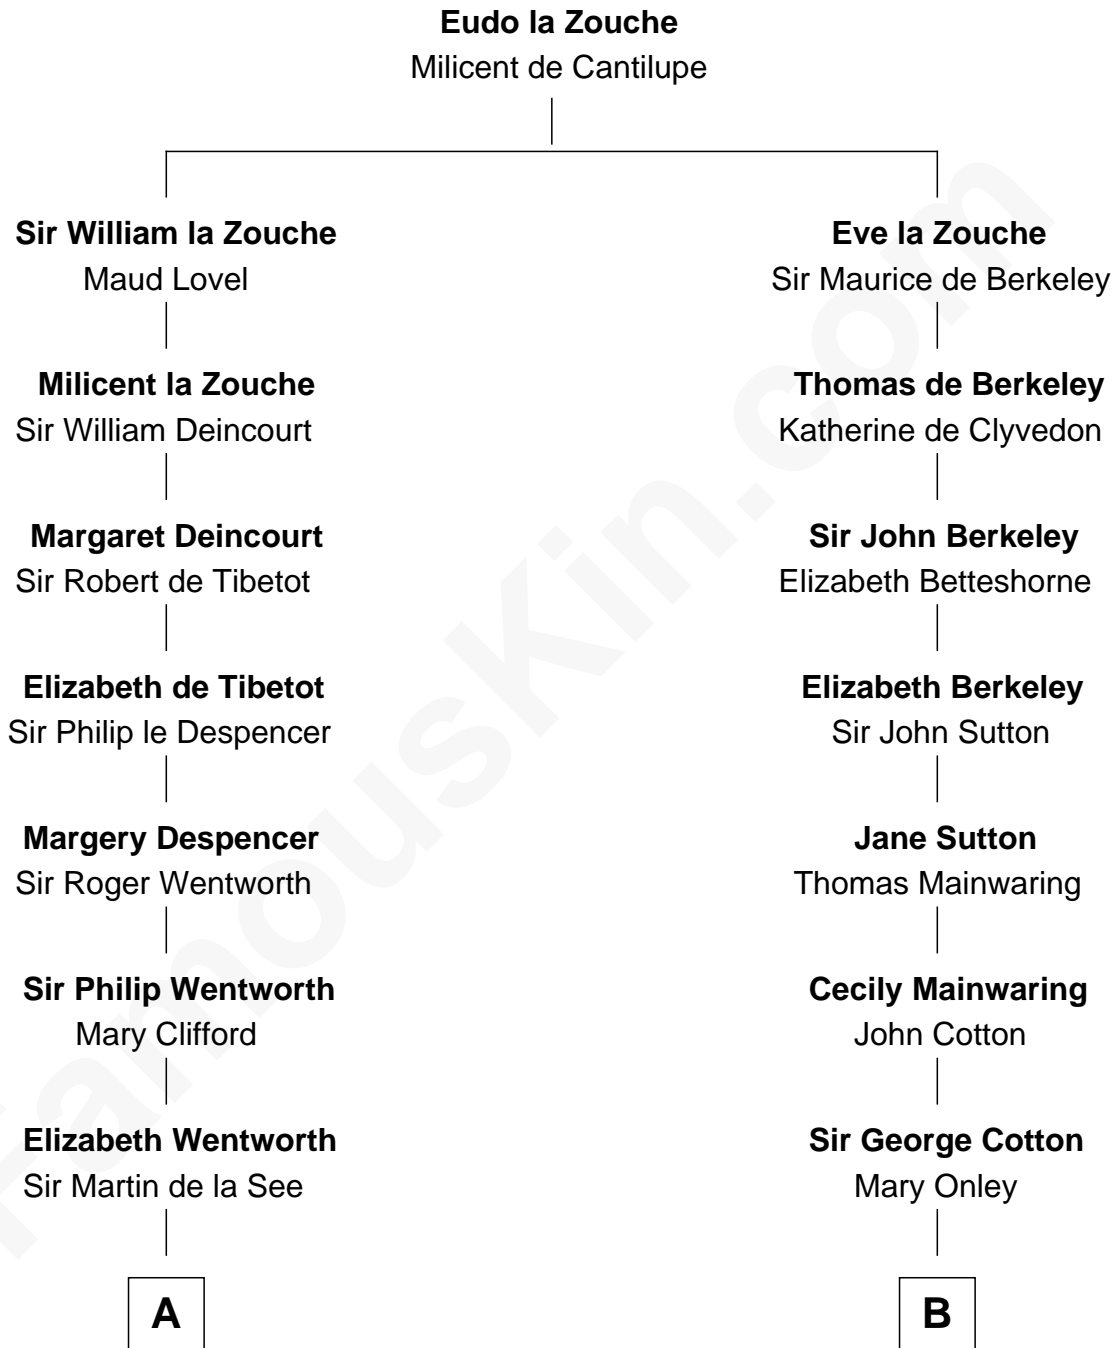

## Relationship Chart of

### Alice (Lee) Roosevelt

*First Wife of President Theodore Roosevelt*

18th cousin 3 times removed of

**Allen Dulles**

*5th Director of the C.I.A.*

**C**

**Nancy Clarke**  
Francis Cabot

**Mary Ann Cabot**  
Nathaniel Cabot Lee

**John Clarke Lee**  
Harriet Paine Rose

**George Cabot Lee**  
Caroline Watts Haskell

**Alice (Lee) Roosevelt**  
*Wife of President Theodore Roosevelt*

**D**

**Allen Macy Dulles**  
Edith Foster

**Allen Dulles**  
*5th Director of the C.I.A.*