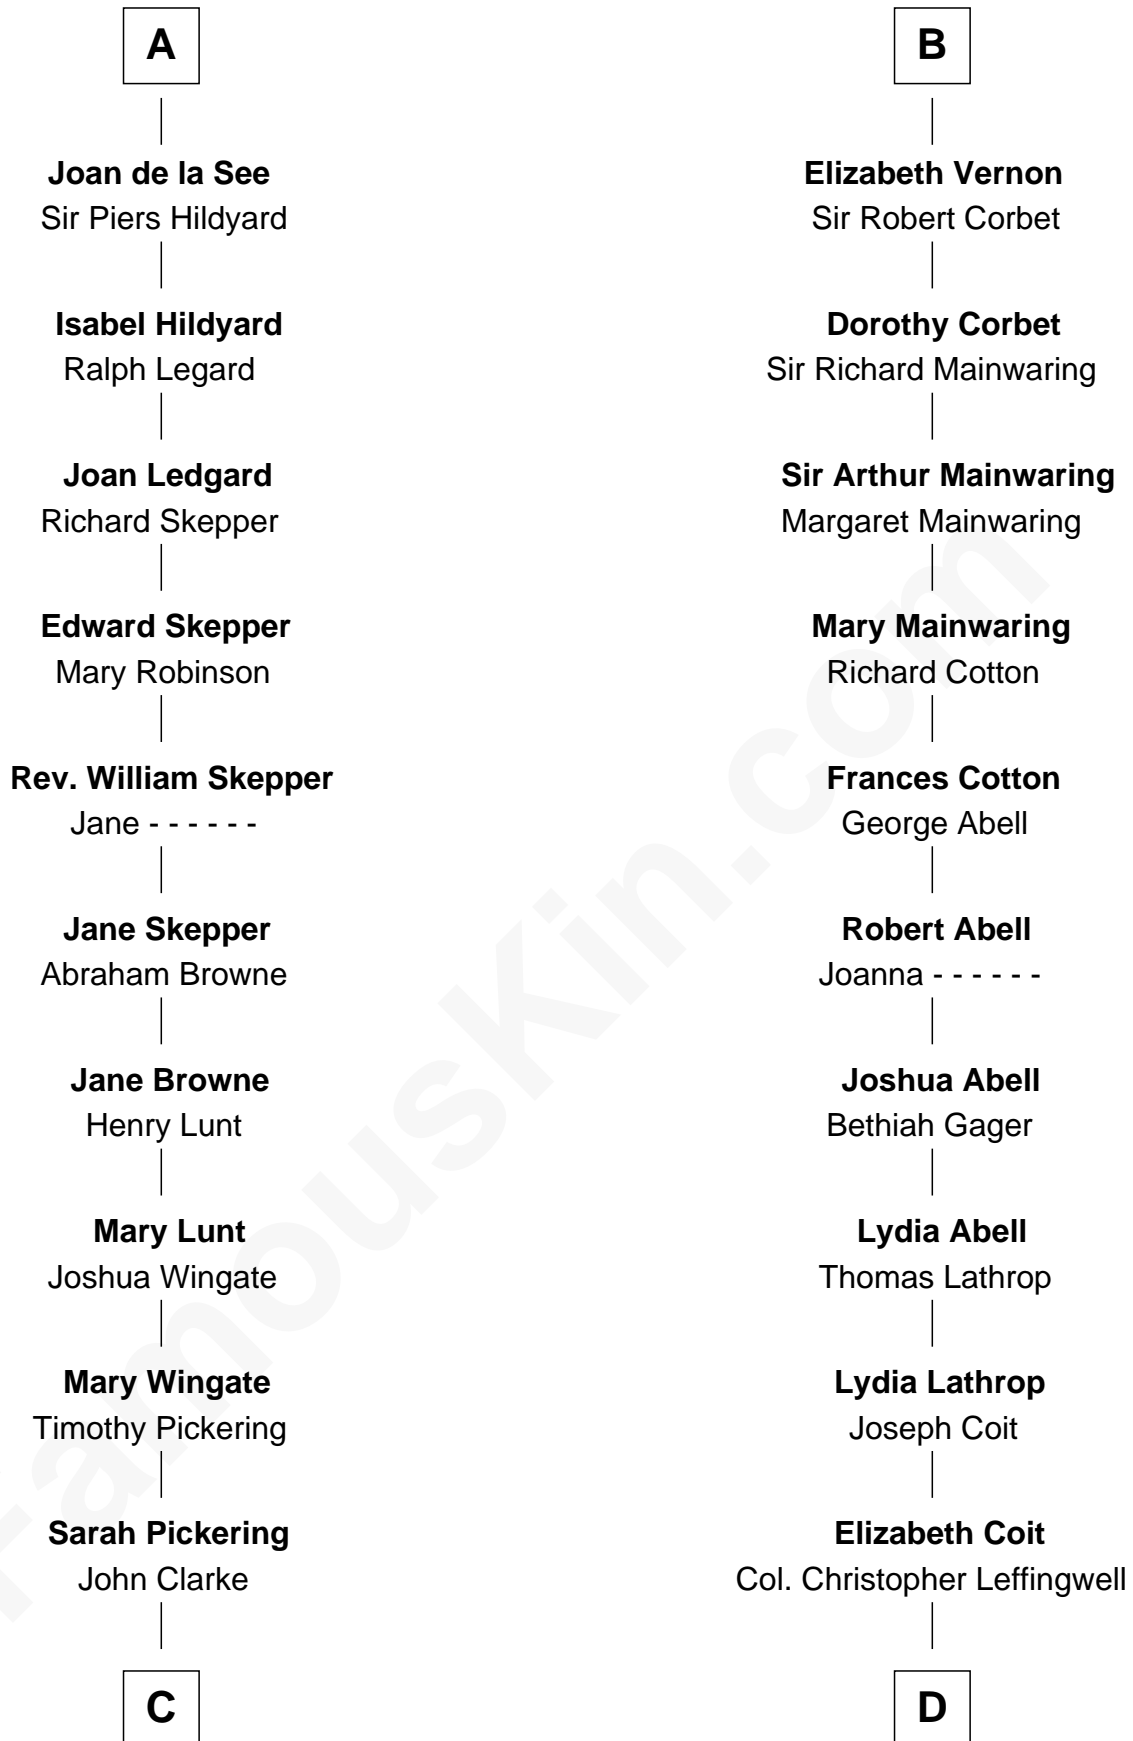

## Relationship Chart of

### Alice (Lee) Roosevelt

*First Wife of President Theodore Roosevelt*

21st cousin of

### John Foster Dulles

*52nd U.S. Secretary of State*

**Gunselm de Badlesmere**

**C**

**Nancy Clarke**  
Francis Cabot

**Mary Ann Cabot**  
Nathaniel Cabot Lee

**John Clarke Lee**  
Harriet Paine Rose

**George Cabot Lee**  
Caroline Watts Haskell

**Alice (Lee) Roosevelt**  
*Wife of President Theodore Roosevelt*

**D**

**Joanna Leffingwell**  
Charles Lathrop

**Harriet Wadsworth Lathrop**  
Rev. Miron Winslow

**Harriet Lathrop Winslow**  
Rev. John Welsh Dulles