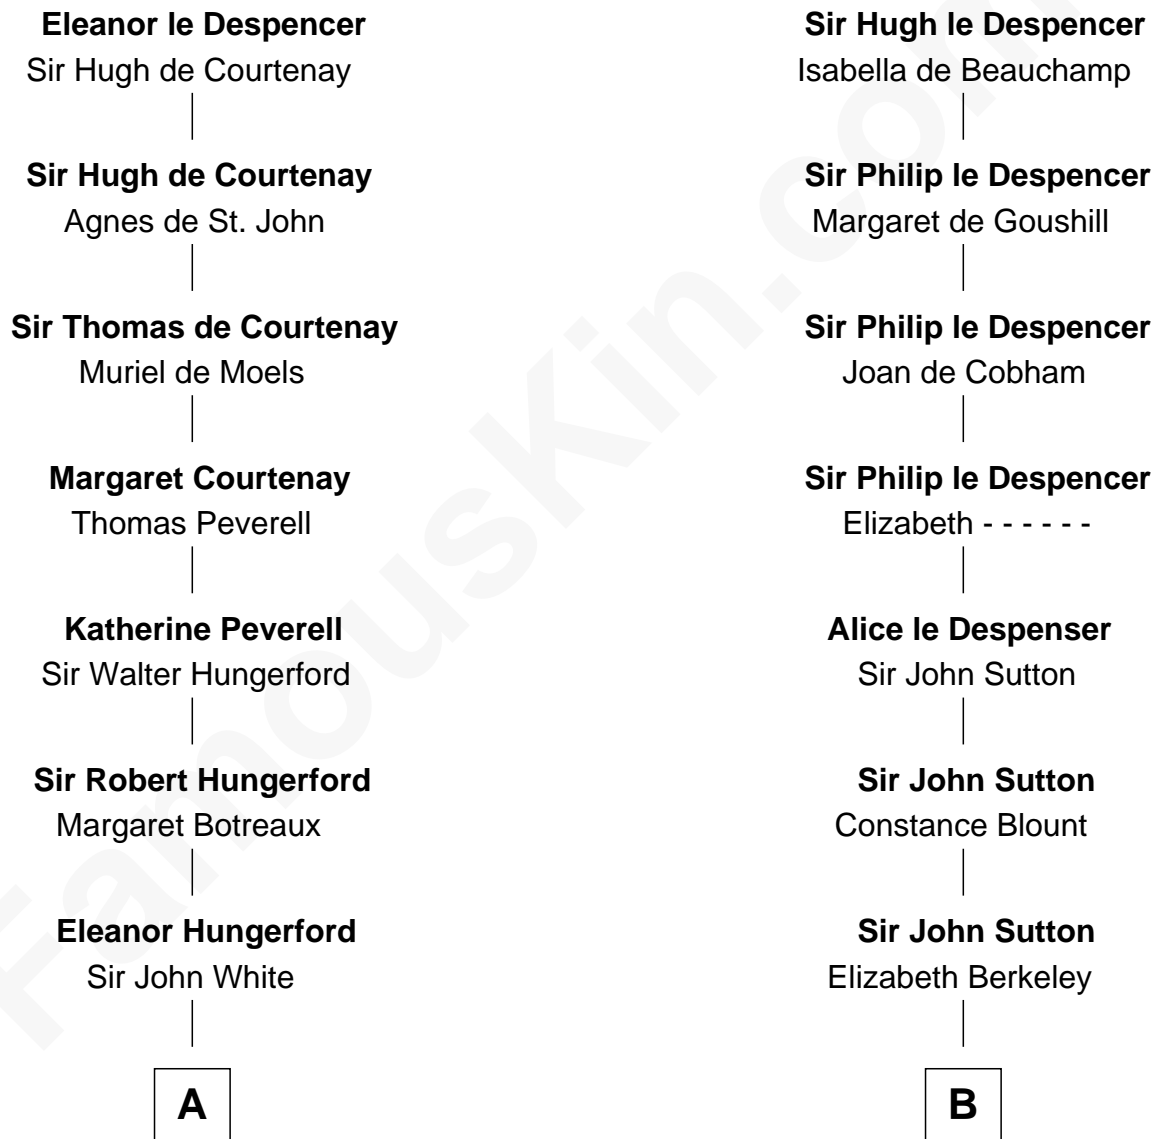

FamousKin.com

Relationship Chart of

Alice (Lee) Roosevelt

First Wife of President Theodore Roosevelt

21st cousin of

John Foster Dulles

52nd U.S. Secretary of State

Sir Hugh le Despencer

Aveline Basset

C

Dr. William Paine

Lois Orne

Harriet Paine

Joseph Warner Rose

Harriet Paine Rose

John Clarke Lee