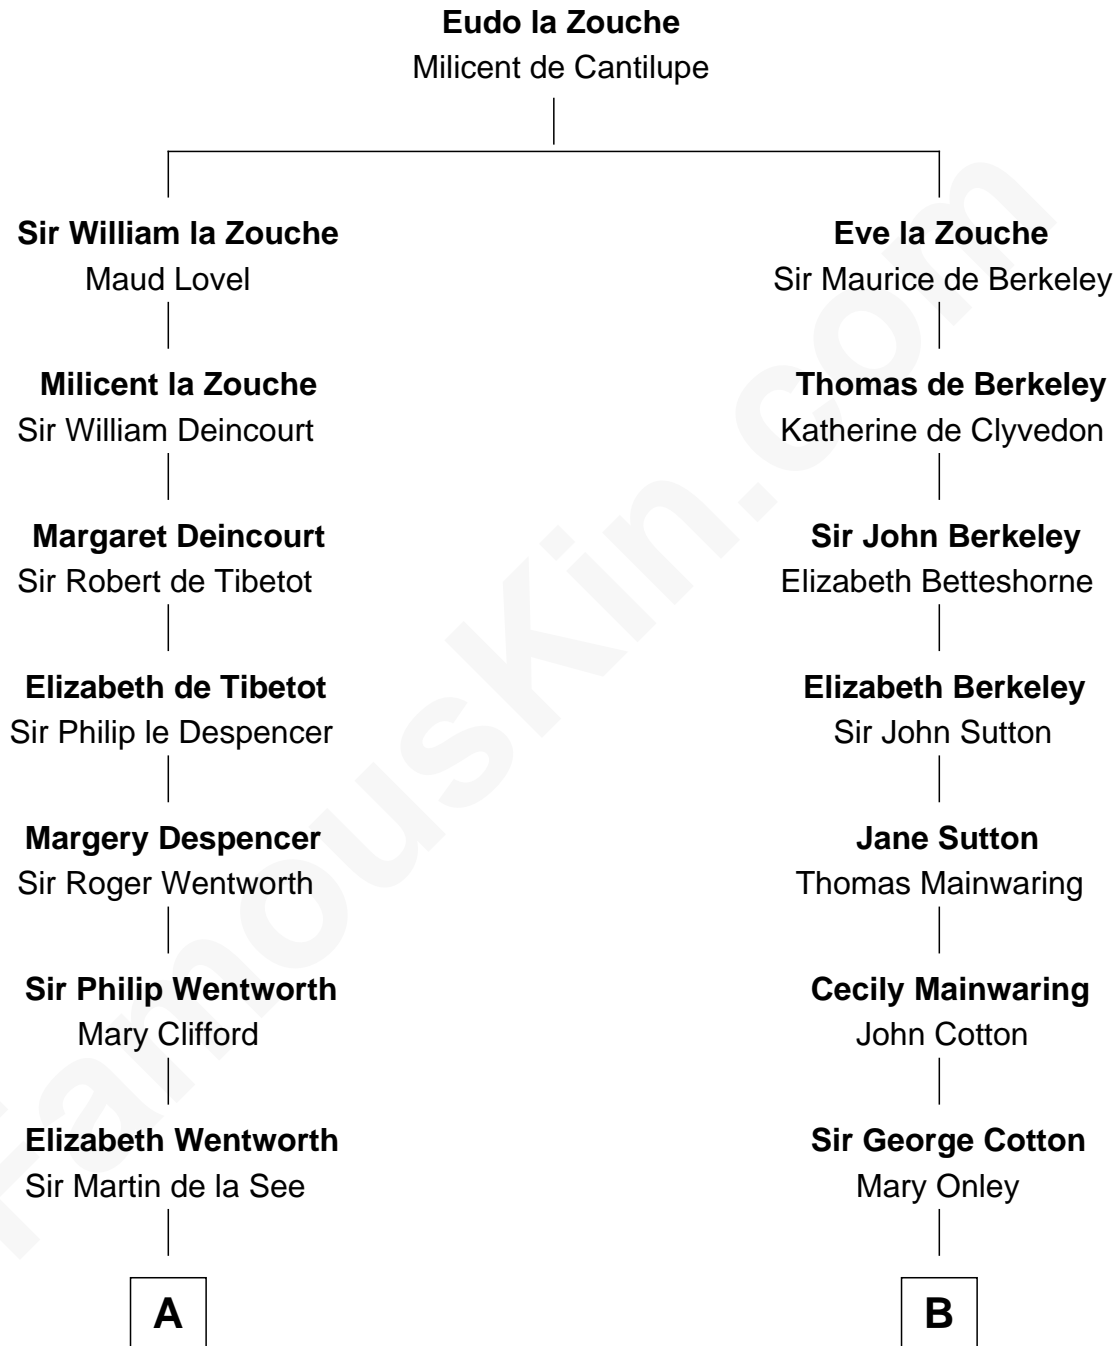

FamousKin.com

Relationship Chart of

Alice (Lee) Roosevelt

First Wife of President Theodore Roosevelt

18th cousin 3 times removed of

John Foster Dulles

52nd U.S. Secretary of State

C

Nancy Clarke
Francis Cabot

Mary Ann Cabot
Nathaniel Cabot Lee

John Clarke Lee
Harriet Paine Rose

George Cabot Lee
Caroline Watts Haskell

Alice (Lee) Roosevelt
Wife of President Theodore Roosevelt

D

Allen Macy Dulles
Edith Foster