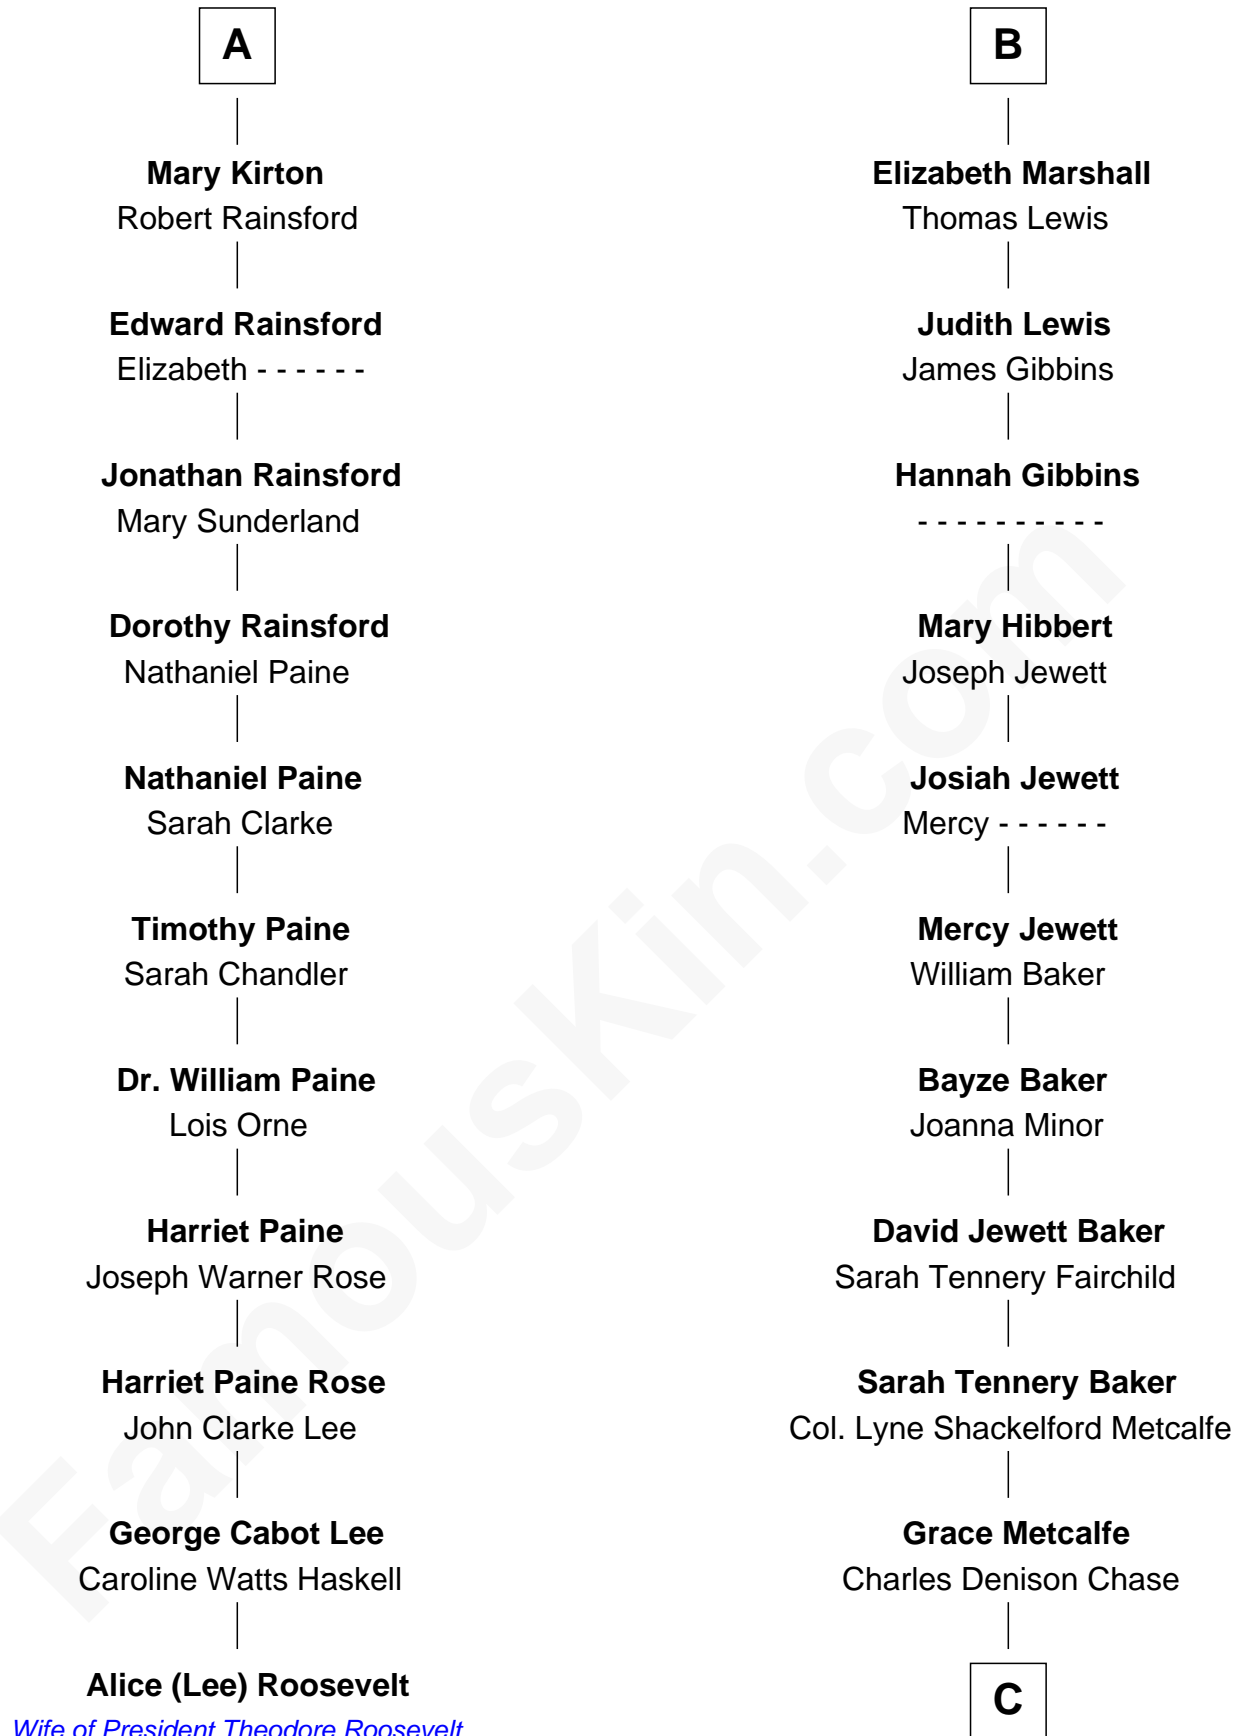

FamousKin.com

Relationship Chart of

Alice (Lee) Roosevelt

First Wife of President Theodore Roosevelt

17th cousin 2 times removed of

Chevy Chase

Comedian, Actor and Writer

Sir John de Beaumont
Katherine de Everingham

Elizabeth Beaumont
Sir William Botreaux

Margaret Botreaux
Sir Robert Hungerford

Eleanor Hungerford
Sir John White

Robert White
Margaret Gainsford

Margaret White
John Kirton

Stephen Kirton
Margaret Offley

Thomas Kirton
Mary Sadler

A

Sir Henry de Beaumont
Elizabeth Willoughby

Sir Henry Beaumont
Joan Heronville

Sir Henry Beaumont
Eleanor Sutton

Constance Beaumont
John Mytton

Joyce Mytton
John Harpersfield

Edward Harpersfield alias Mytton
Anne Skrimshire

Katherine Mytton
Roger Marshall

B

C

Edward Leigh Chase

Mabel Penrose Tinsley

Edward Tinsley Chase

Cathalene Parker Browning

Chevy Chase