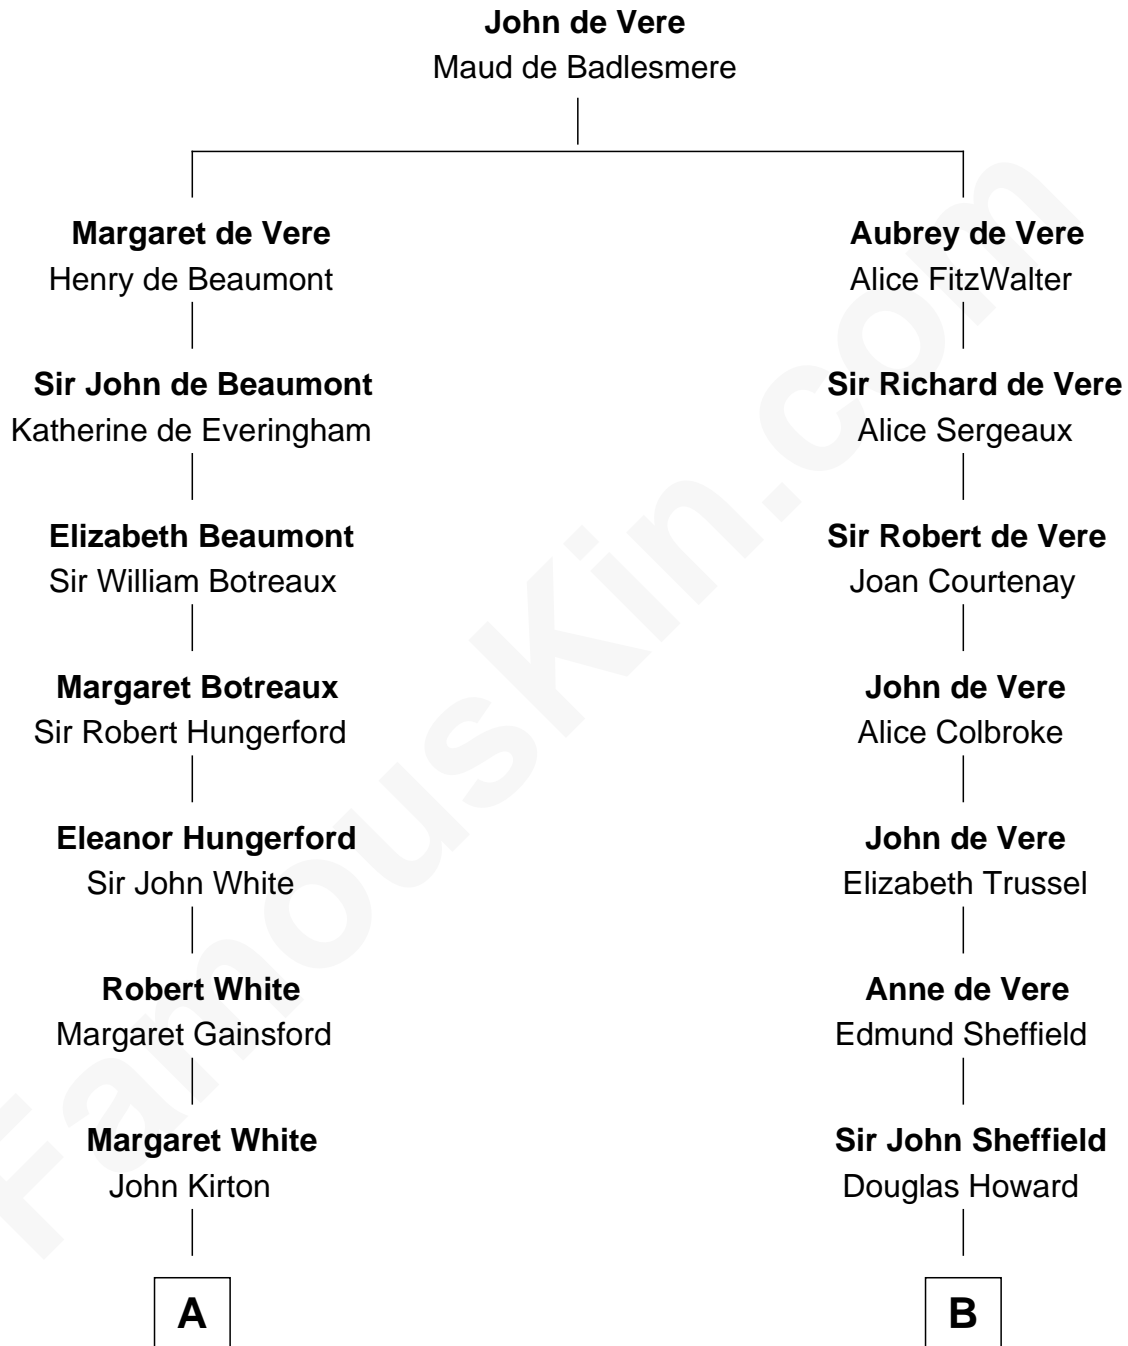

FamousKin.com

Relationship Chart of

Alice (Lee) Roosevelt

First Wife of President Theodore Roosevelt

19th cousin 2 times removed of

Ellen DeGeneres

Comedienne and TV Personality

C

Harriet Paine Rose
John Clarke Lee

George Cabot Lee
Caroline Watts Haskell

Alice (Lee) Roosevelt
Wife of President Theodore Roosevelt

D

Joseph C. DeGeneres
Mary Whittemore

Alfred George DeGeneres
Julia E. Billiu