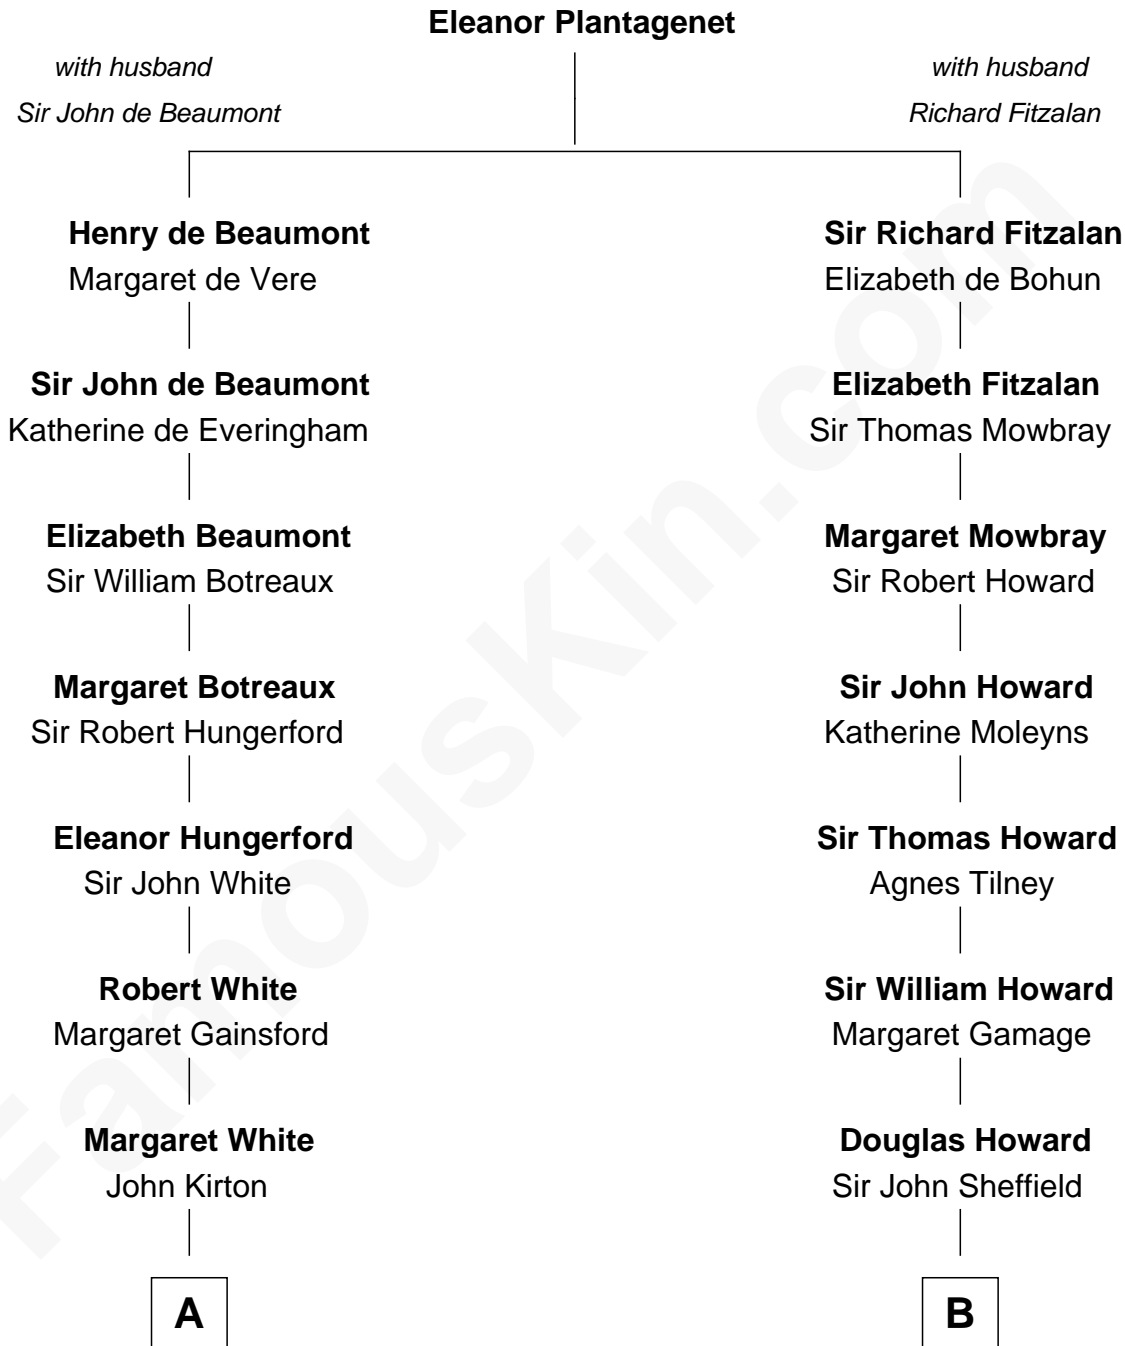

FamousKin.com

Relationship Chart of

Alice (Lee) Roosevelt

First Wife of President Theodore Roosevelt

19th cousin 2 times removed of

Ellen DeGeneres

Comedienne and TV Personality

C

Harriet Paine Rose

John Clarke Lee

George Cabot Lee

Caroline Watts Haskell

Alice (Lee) Roosevelt

Wife of President Theodore Roosevelt

D

Joseph C. DeGeneres