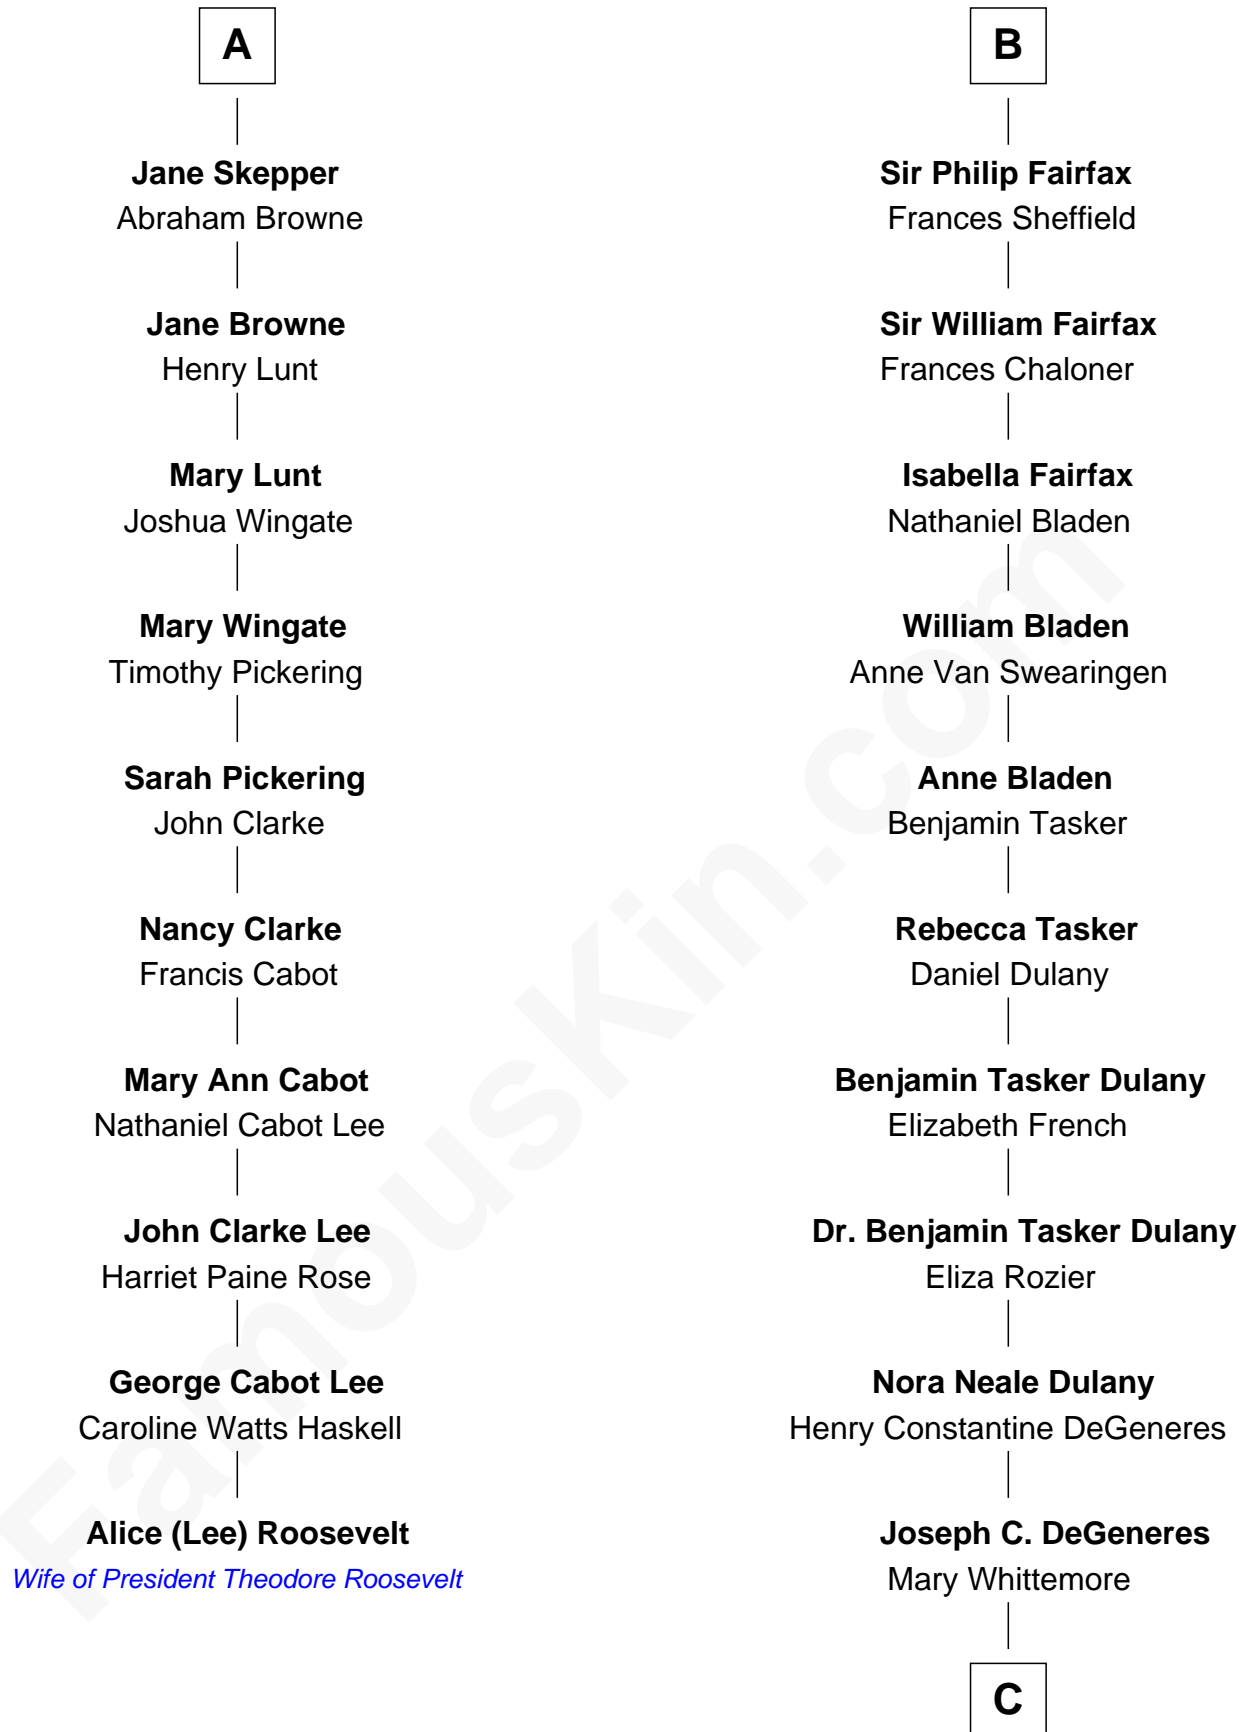

FamousKin.com

Relationship Chart of

Alice (Lee) Roosevelt

First Wife of President Theodore Roosevelt

16th cousin 4 times removed of

Ellen DeGeneres

Comedienne and TV Personality

Sir John Clifford

Elizabeth Percy

Mary Clifford
Sir Philip Wentworth

Elizabeth Wentworth
Sir Martin de la See

Joan de la See
Sir Piers Hildyard

Isabel Hildyard
Ralph Legard

Joan Ledgard
Richard Skepper

Edward Skepper
Mary Robinson

Rev. William Skepper
Jane - - - - -

A

Thomas Clifford
Joan Dacre

John Clifford
Margaret Bromflete

Elizabeth Clifford
Sir Robert Aske

John Aske
Eleanor Ryther

Robert Aske
Anne Sutton

Elizabeth Aske
Gabriel Fairfax

Sir William Fairfax
Mabel Curwen

B

C

Alfred George DeGeneres

Julia E. Billiu

Elliot Everett DeGeneres

Ruth Elodie Martin

Elliot Everett DeGeneres