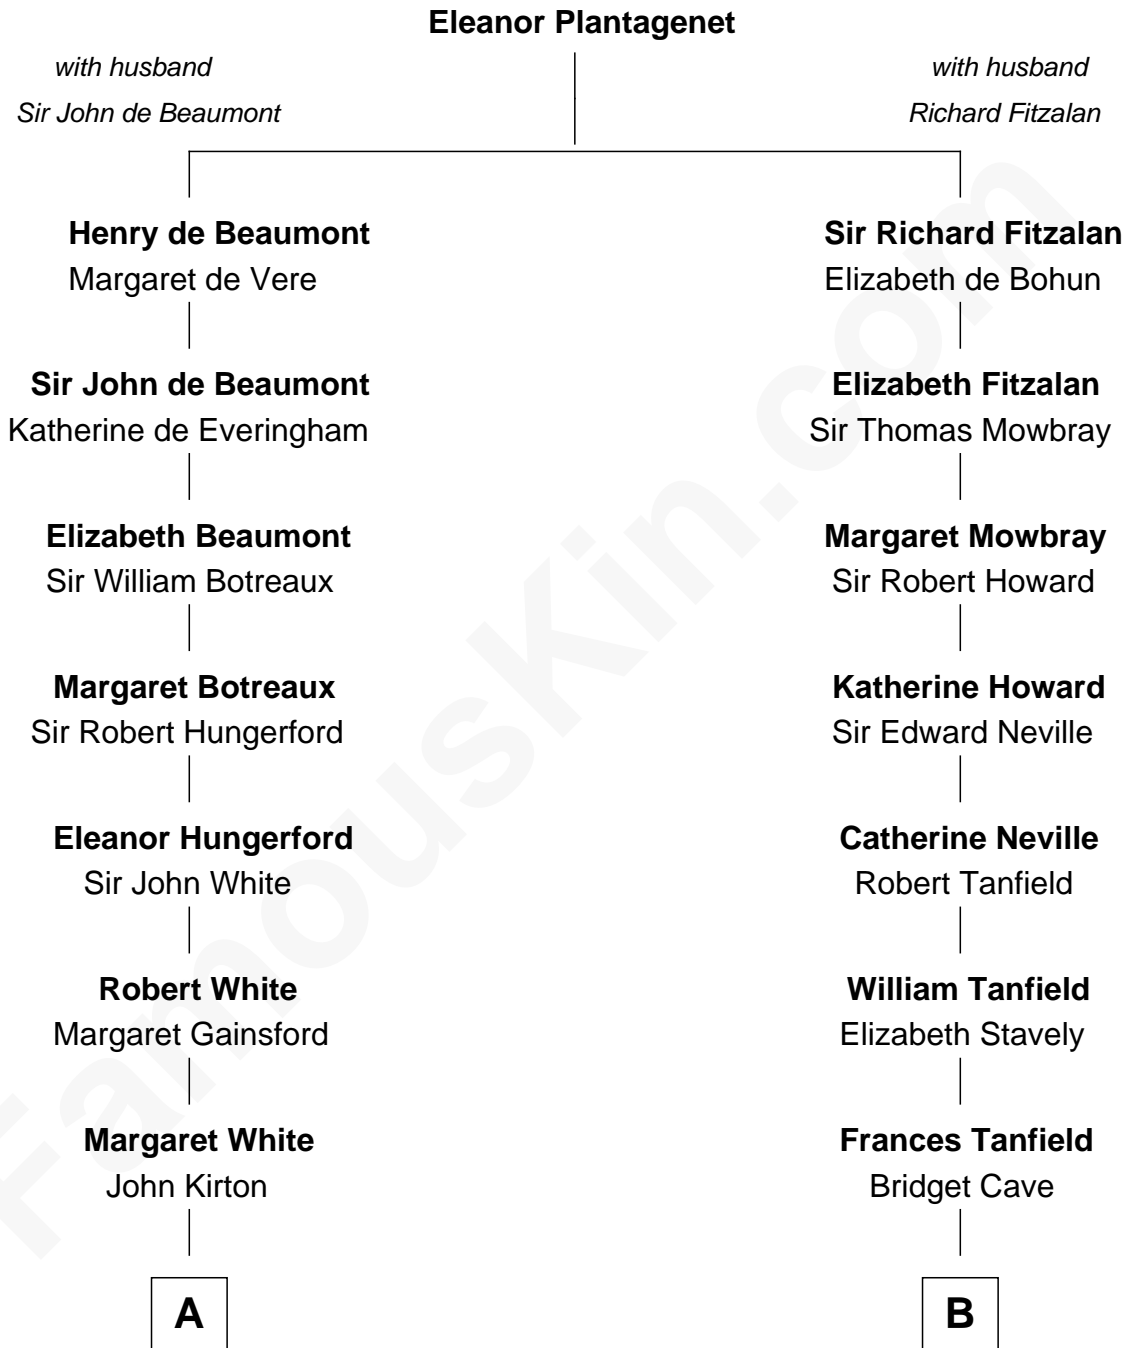

FamousKin.com

Relationship Chart of

Alice (Lee) Roosevelt

First Wife of President Theodore Roosevelt

19th cousin of

Upton Sinclair

Pulitzer Prize Winning Novelist

C

Harriet Paine Rose

John Clarke Lee

George Cabot Lee

Caroline Watts Haskell

Alice (Lee) Roosevelt

Wife of President Theodore Roosevelt

D

Arthur Sinclair