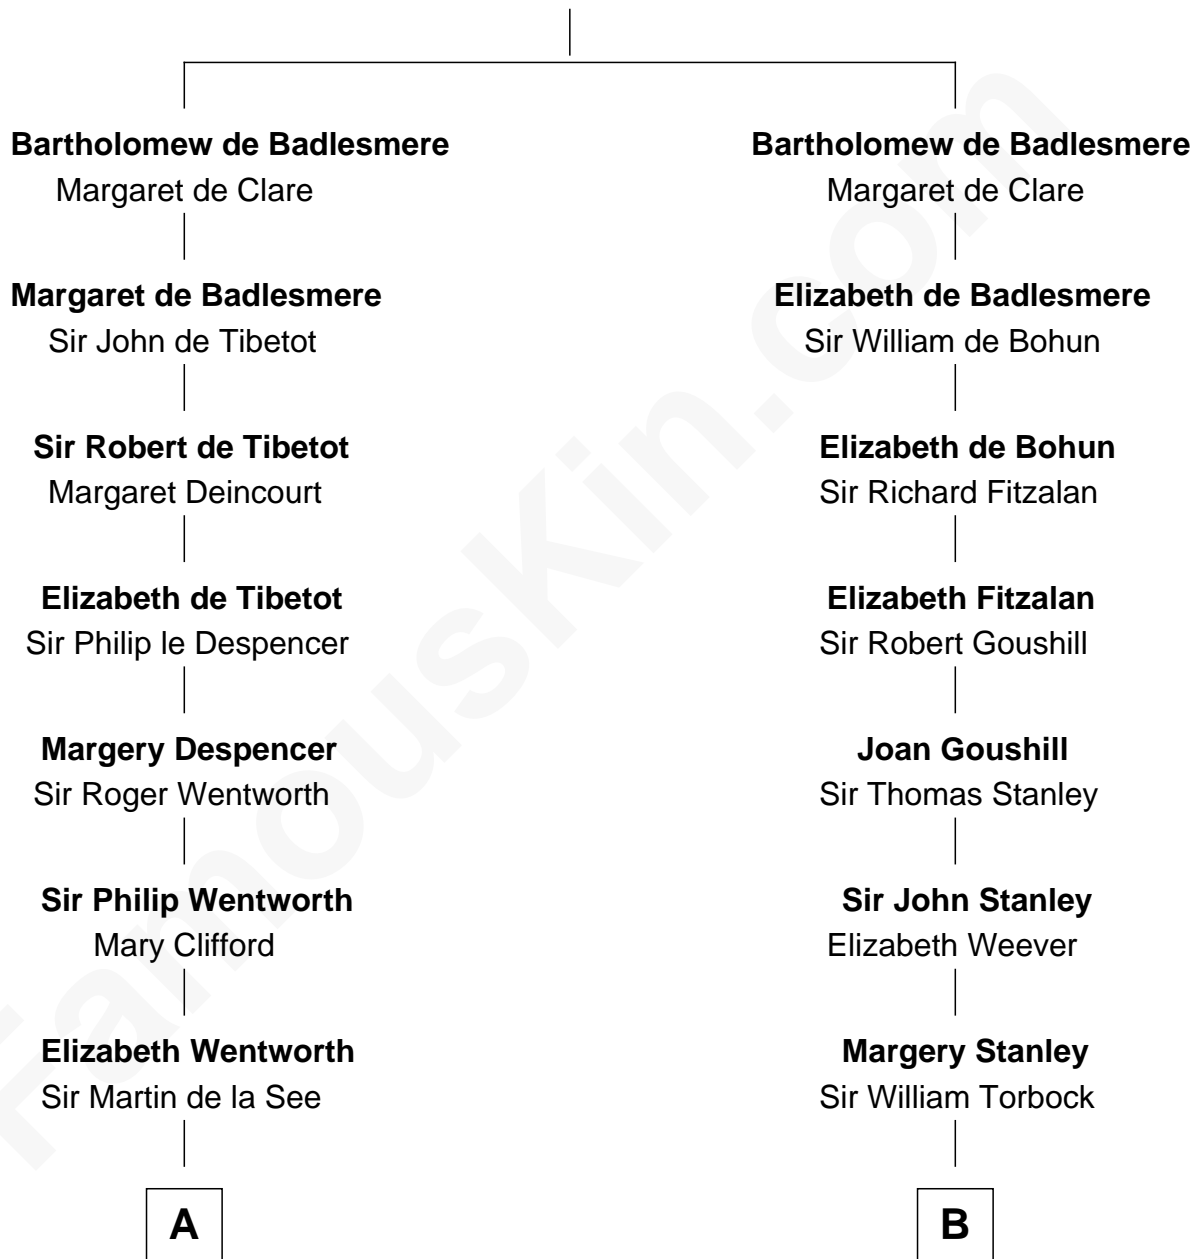

## Relationship Chart of

### Alice (Lee) Roosevelt

*First Wife of President Theodore Roosevelt*

19th cousin 2 times removed of

**Buckminster Fuller**

*Author, Architect, and Inventor*

**Gunselm de Badlesmere**

**C**

**Nancy Clarke**  
Francis Cabot

**Mary Ann Cabot**  
Nathaniel Cabot Lee

**John Clarke Lee**  
Harriet Paine Rose

**George Cabot Lee**  
Caroline Watts Haskell

**Alice (Lee) Roosevelt**  
*Wife of President Theodore Roosevelt*

**D**

**Caroline Matilda Wolcott**  
Martin Andrews

**Caroline Wolcott Andrews**  
Richard Buckminster Fuller

**Buckminster Fuller**  
*Author, Architect, and Inventor*

FamousKin.com