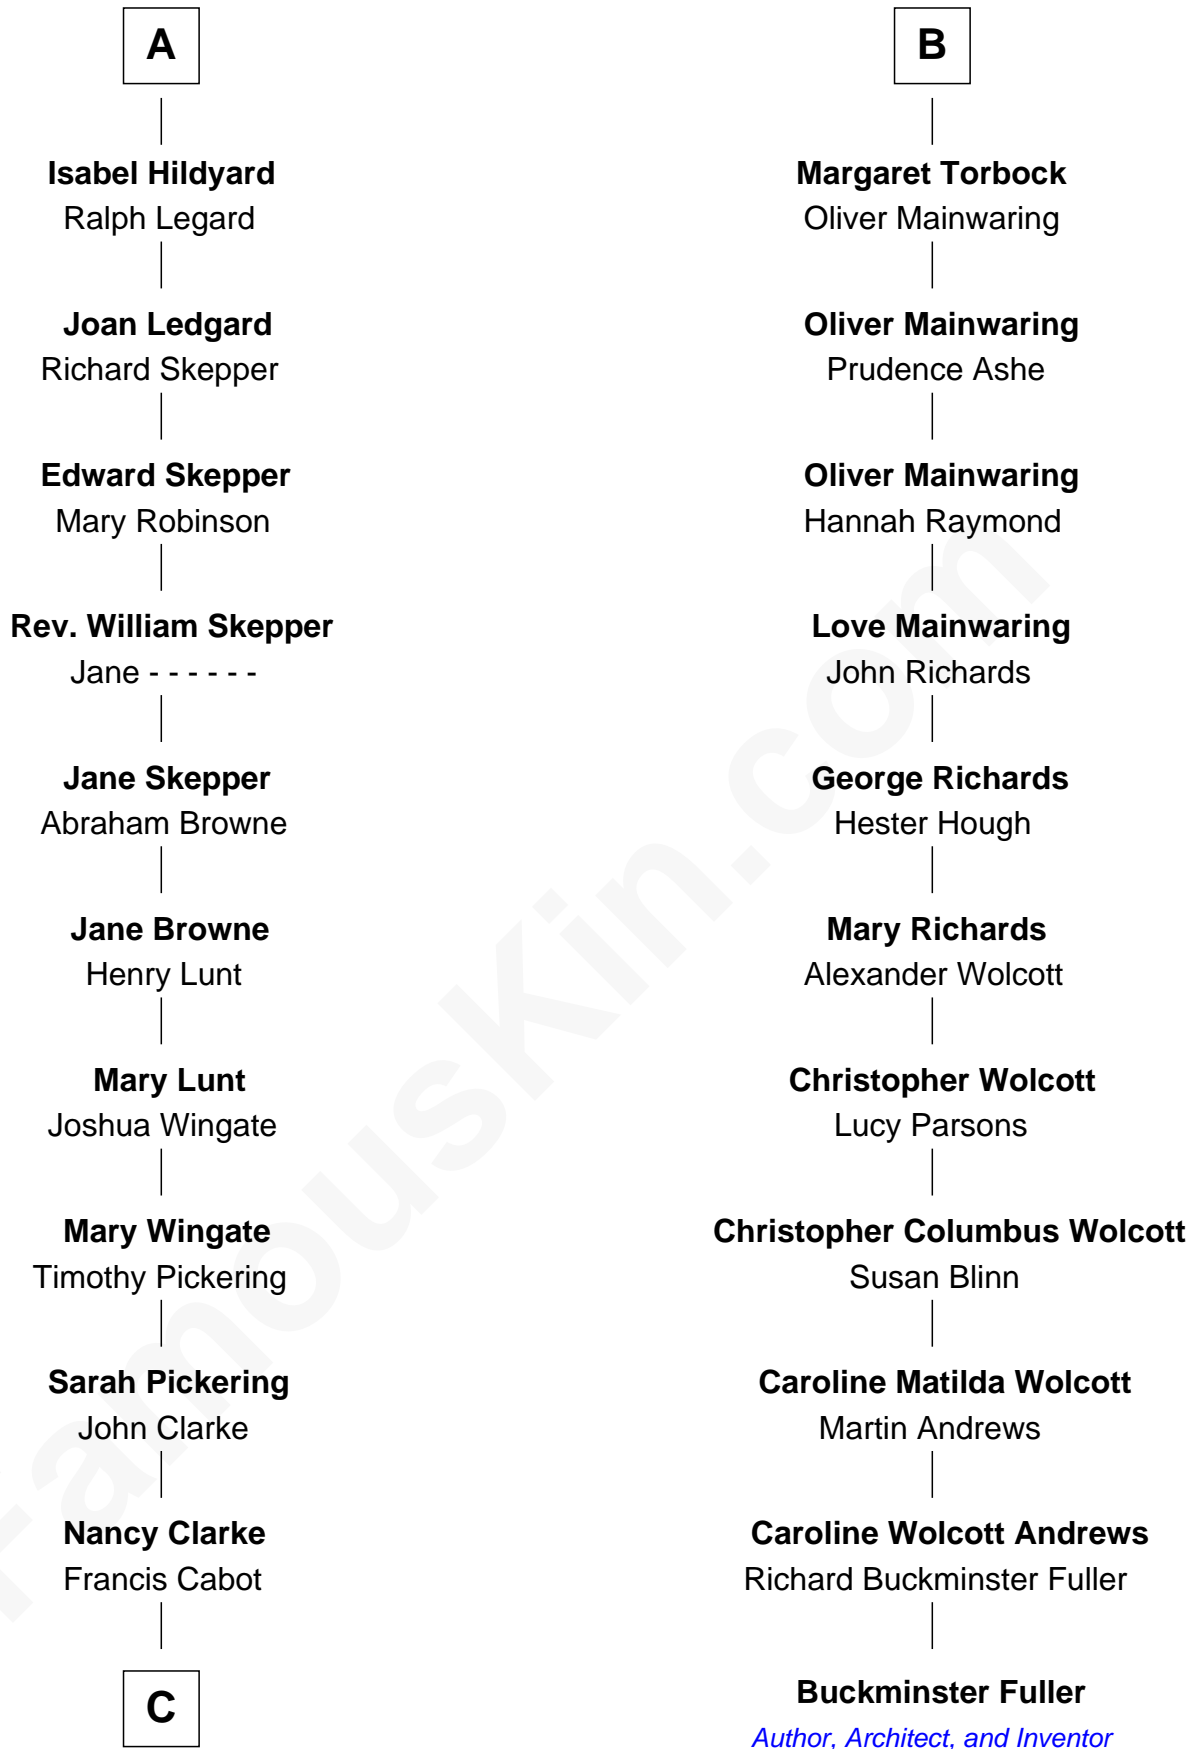

FamousKin.com

Relationship Chart of

Alice (Lee) Roosevelt

First Wife of President Theodore Roosevelt

17th cousin 3 times removed of

Buckminster Fuller

Author, Architect, and Inventor

C

—
Mary Ann Cabot
Nathaniel Cabot Lee

—
John Clarke Lee
Harriet Paine Rose

—
George Cabot Lee
Caroline Watts Haskell

—
Alice (Lee) Roosevelt
Wife of President Theodore Roosevelt

FamousKin.com