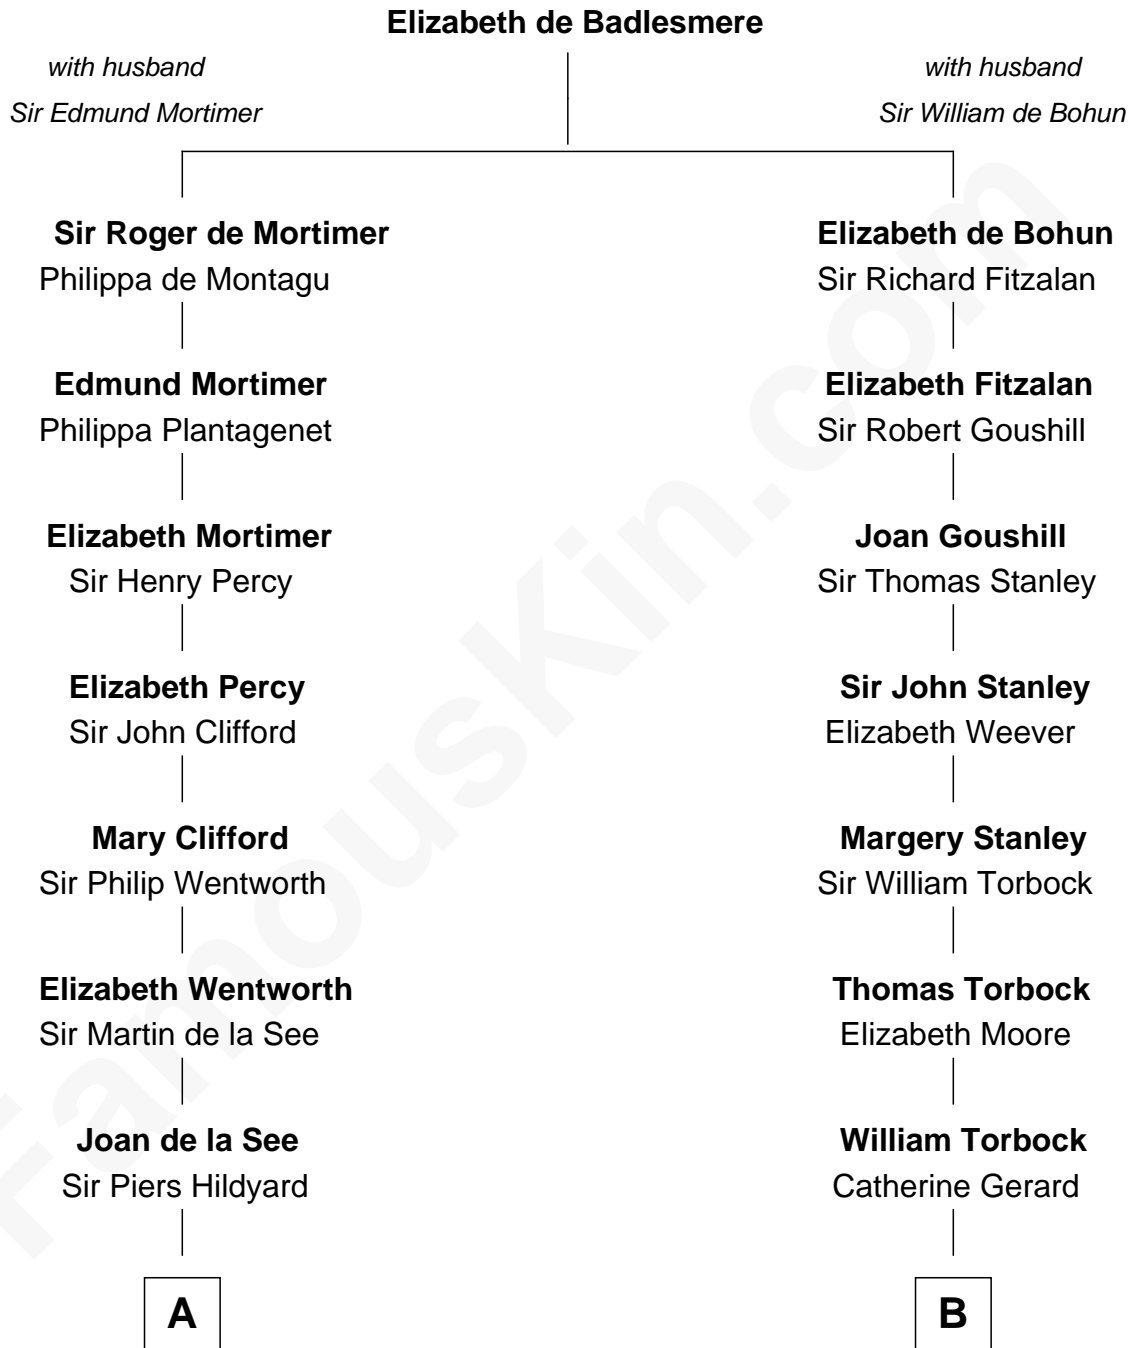

FamousKin.com

Relationship Chart of

Alice (Lee) Roosevelt

First Wife of President Theodore Roosevelt

17th cousin 3 times removed of

Buckminster Fuller

Author, Architect, and Inventor

C

—
Mary Ann Cabot
Nathaniel Cabot Lee

—
John Clarke Lee
Harriet Paine Rose

—
George Cabot Lee
Caroline Watts Haskell

—
Alice (Lee) Roosevelt
Wife of President Theodore Roosevelt

FamousKin.com