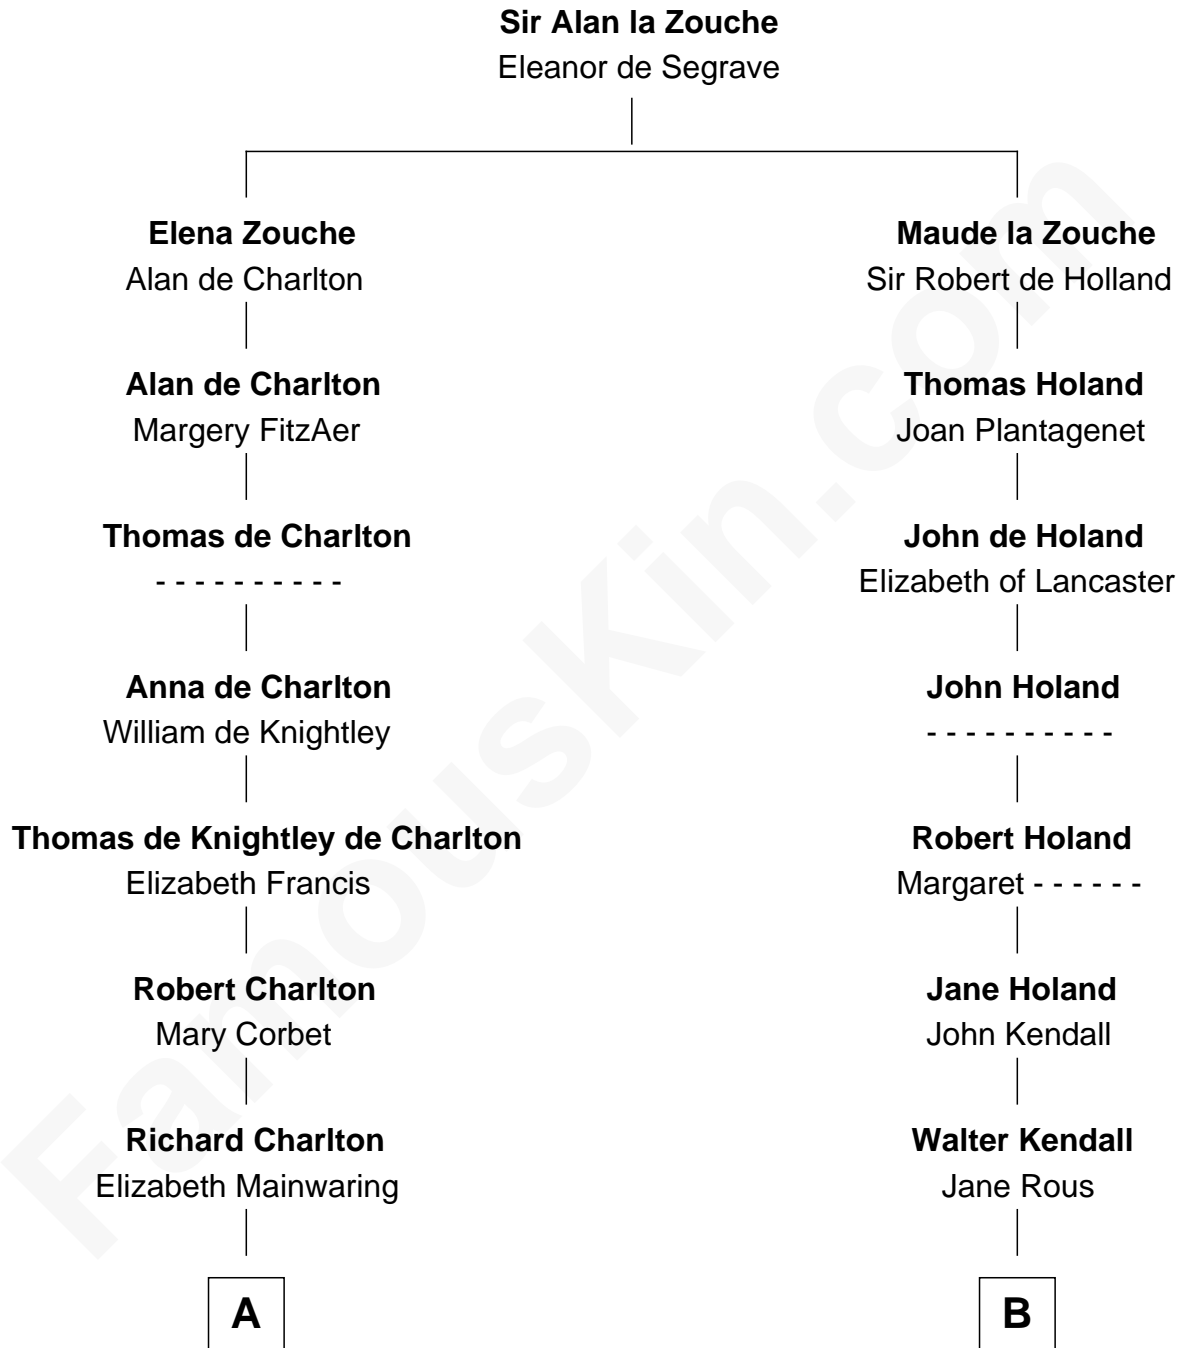

FamousKin.com

Relationship Chart of

Alice (Lee) Roosevelt

First Wife of President Theodore Roosevelt

19th cousin 1 time removed of

Buckminster Fuller

Author, Architect, and Inventor