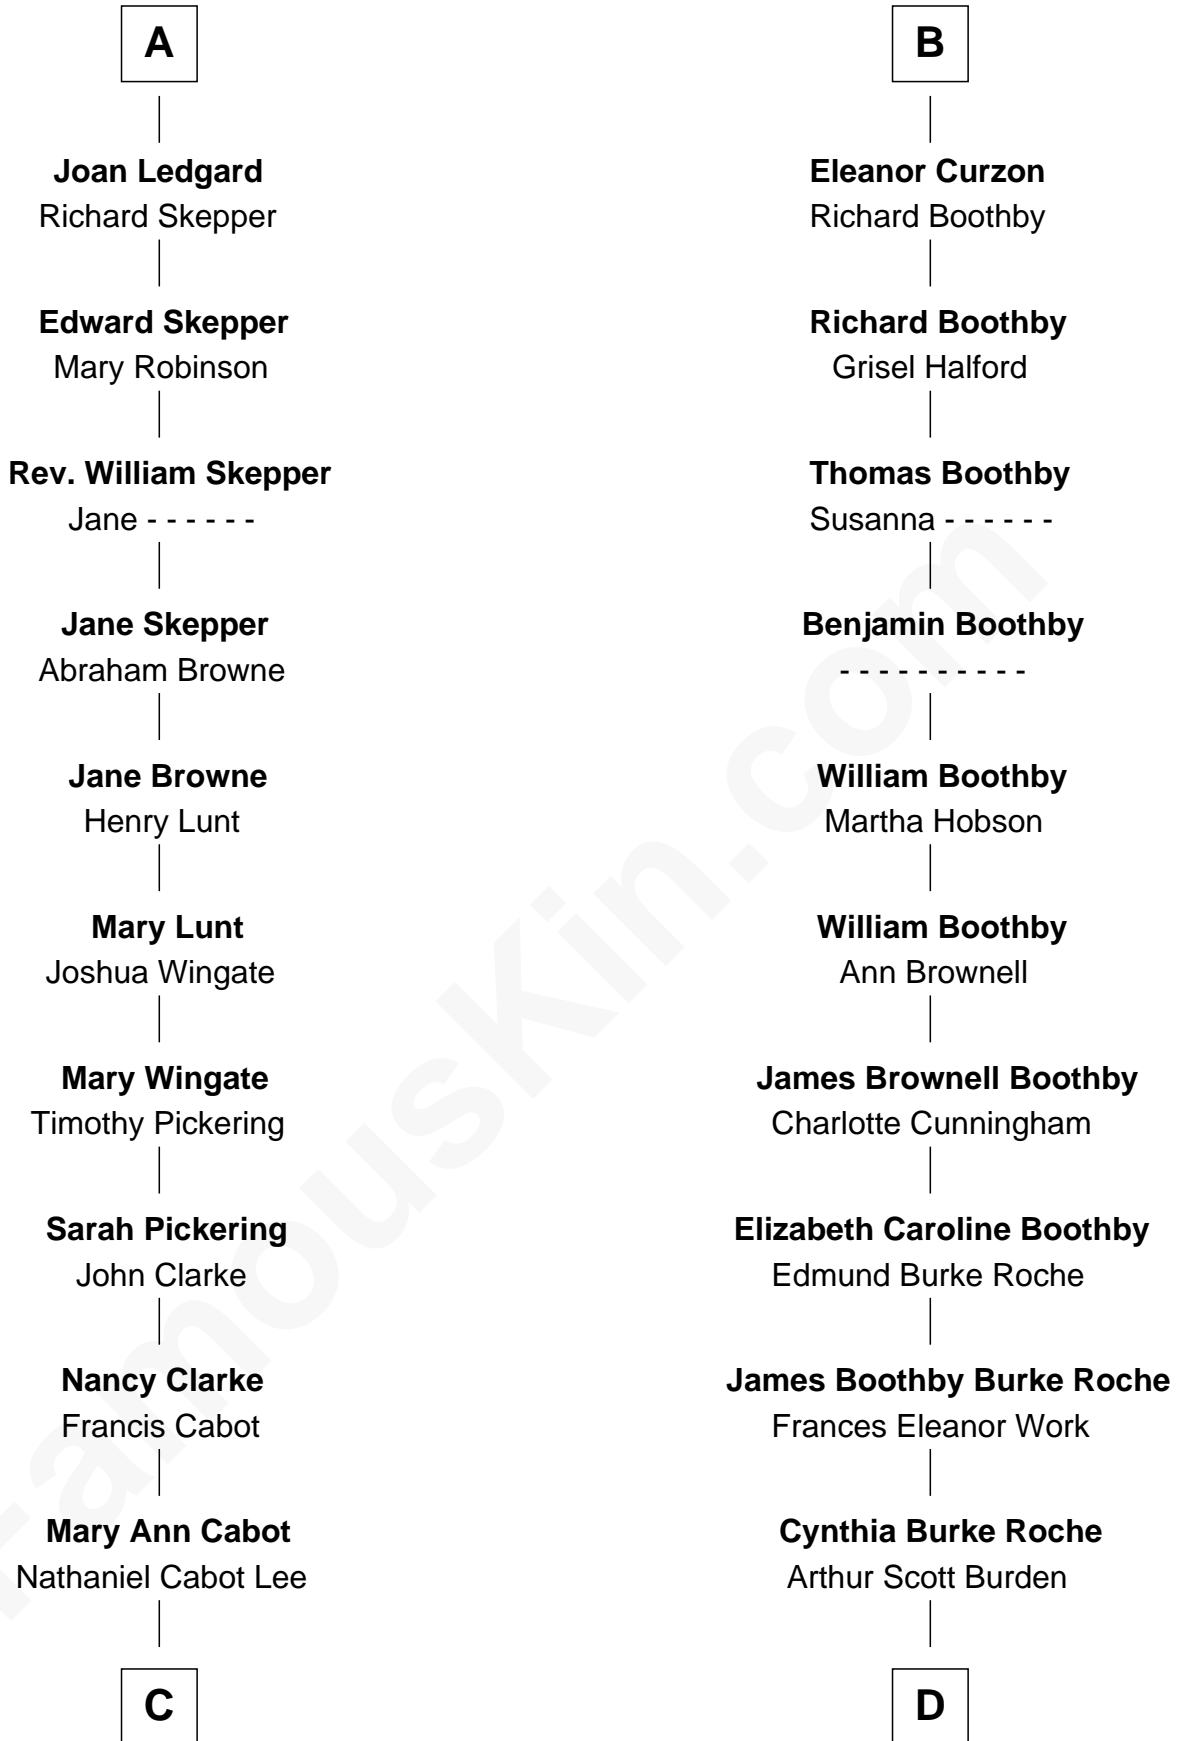

FamousKin.com

Relationship Chart of

Alice (Lee) Roosevelt

First Wife of President Theodore Roosevelt

19th cousin of

Oliver Platt
Movie Actor

Sir Thomas de Beauchamp
Katherine de Mortimer

Philippa de Beauchamp
Sir Hugh de Stafford

Katherine de Stafford
Michael de la Pole

Isabel de la Pole
Thomas Morley

Anne Morley
Sir John Hastings

Elizabeth Hastings
Sir Robert Hildyard

Sir Piers Hildyard
Joan de la See

Isabel Hildyard
Ralph Legard

A

Sir William Beauchamp
Joan Fitzalan

Joan Beauchamp
James Butler

Elizabeth Butler
John Talbot

Ann Talbot
Sir Henry Vernon

Thomas Vernon
Anne Ludlow

Eleanor Vernon
Francis Curzon

John Curzon
Millicent Sacheverell

B

C

John Clarke Lee
Harriet Paine Rose

George Cabot Lee
Caroline Watts Haskell

Alice (Lee) Roosevelt
Wife of President Theodore Roosevelt

D

Eileen Burden
Walter Maynard

Sheila Maynard
Nicholas Platt