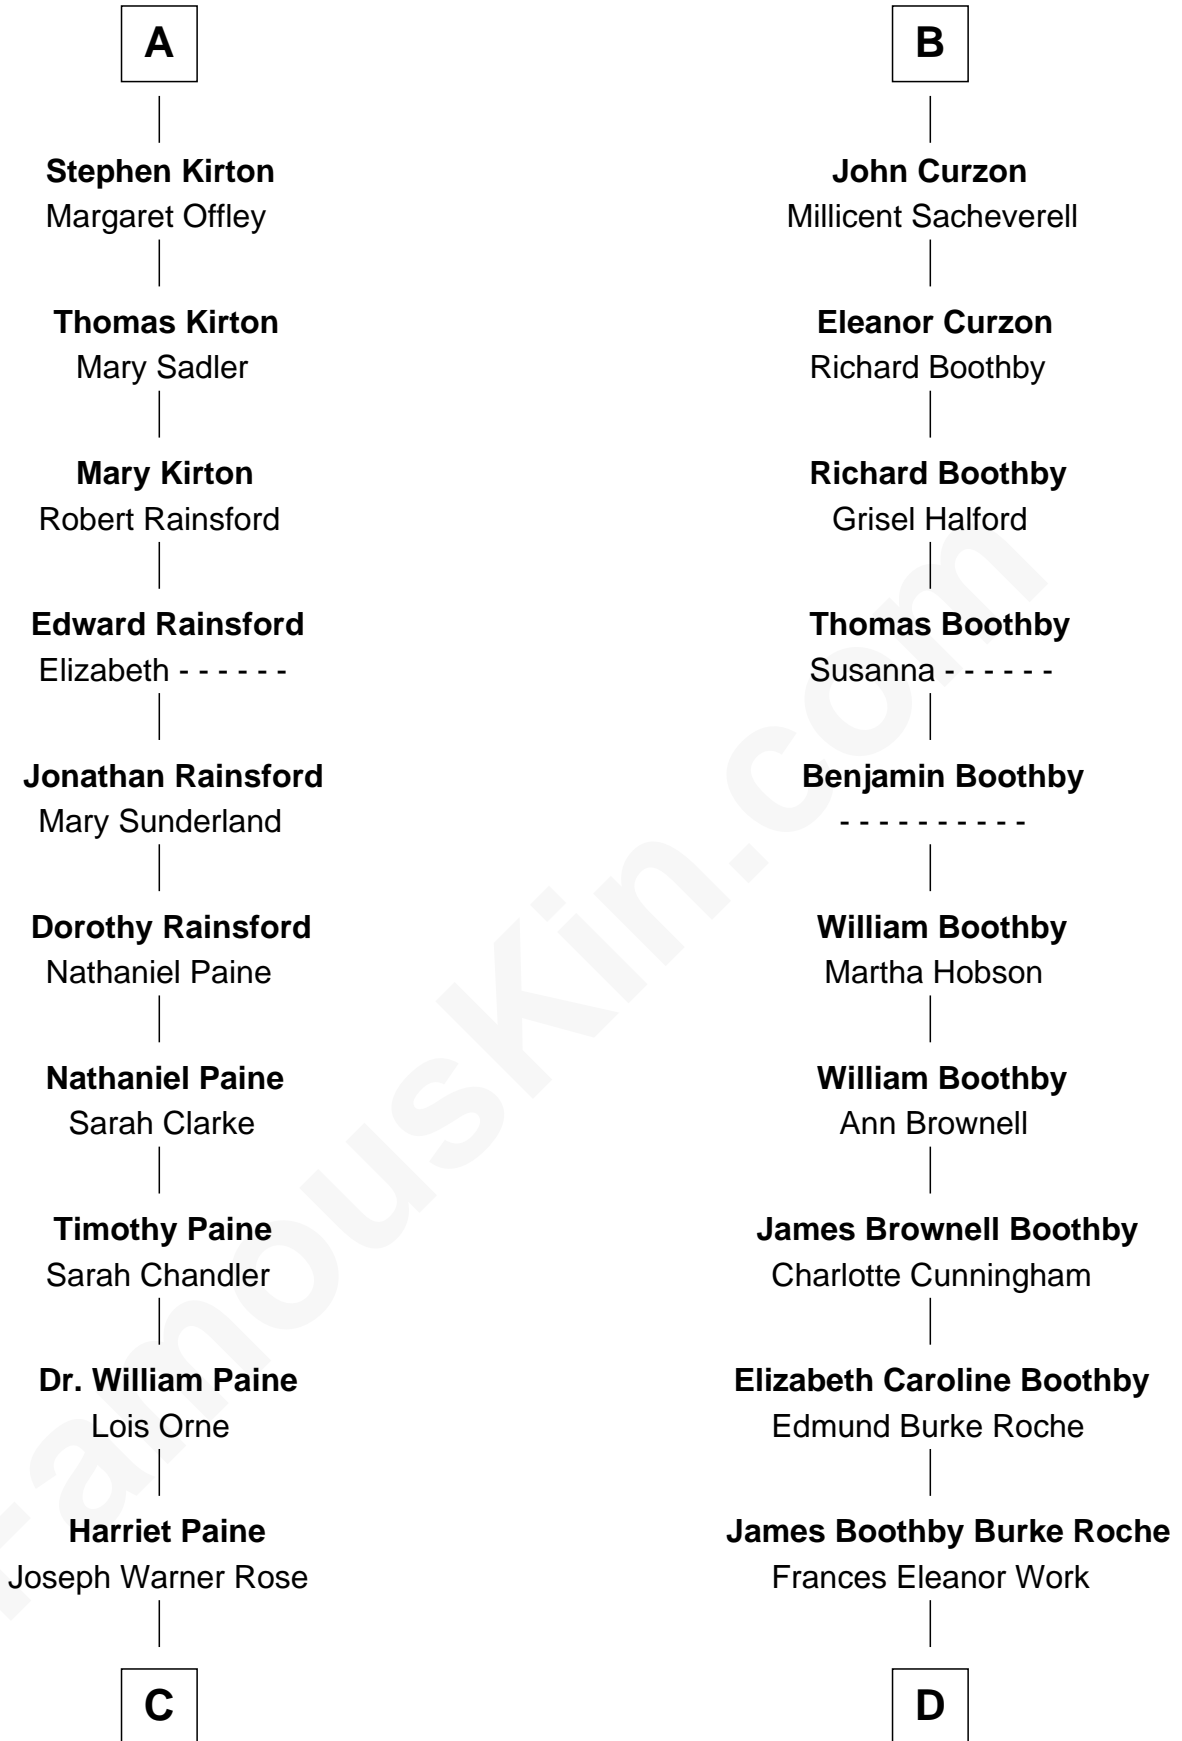

## Relationship Chart of

### Alice (Lee) Roosevelt

*First Wife of President Theodore Roosevelt*

19th cousin 1 time removed of

**Oliver Platt**  
*Movie Actor*

**C**

**Harriet Paine Rose**

John Clarke Lee

**George Cabot Lee**

Caroline Watts Haskell

**Alice (Lee) Roosevelt**

*Wife of President Theodore Roosevelt*

**D**

**Cynthia Burke Roche**

Arthur Scott Burden

**Eileen Burden**

Walter Maynard