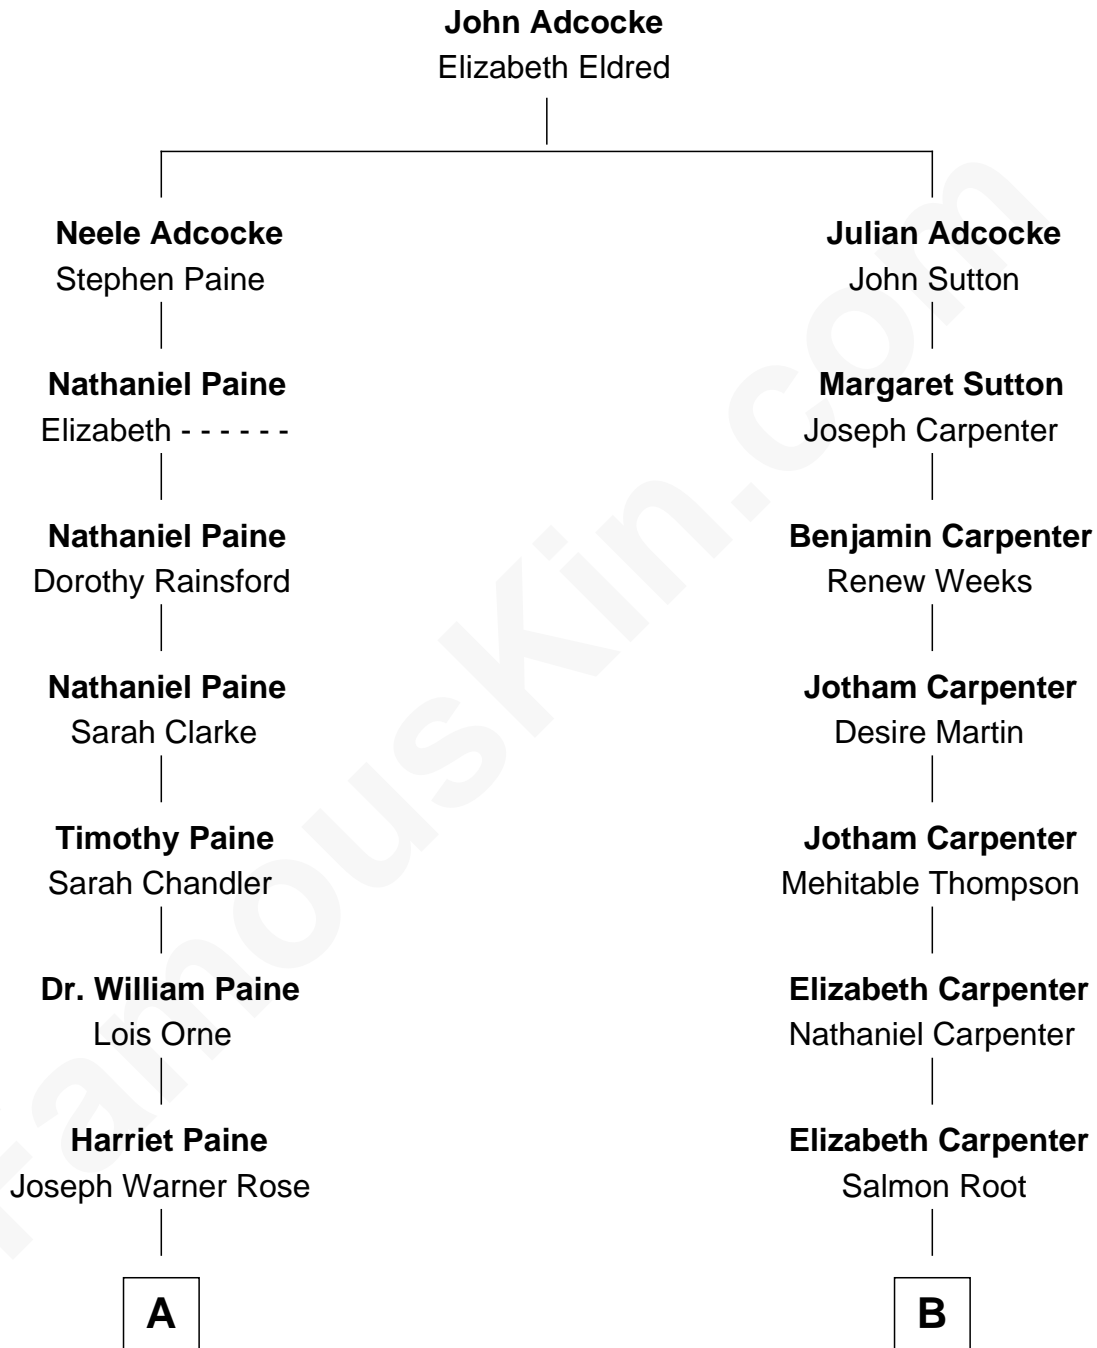

FamousKin.com

Relationship Chart of

Alice (Lee) Roosevelt

First Wife of President Theodore Roosevelt

8th cousin 1 time removed of

John Wellborn Root

1893 Chicago Columbian Exposition Architect