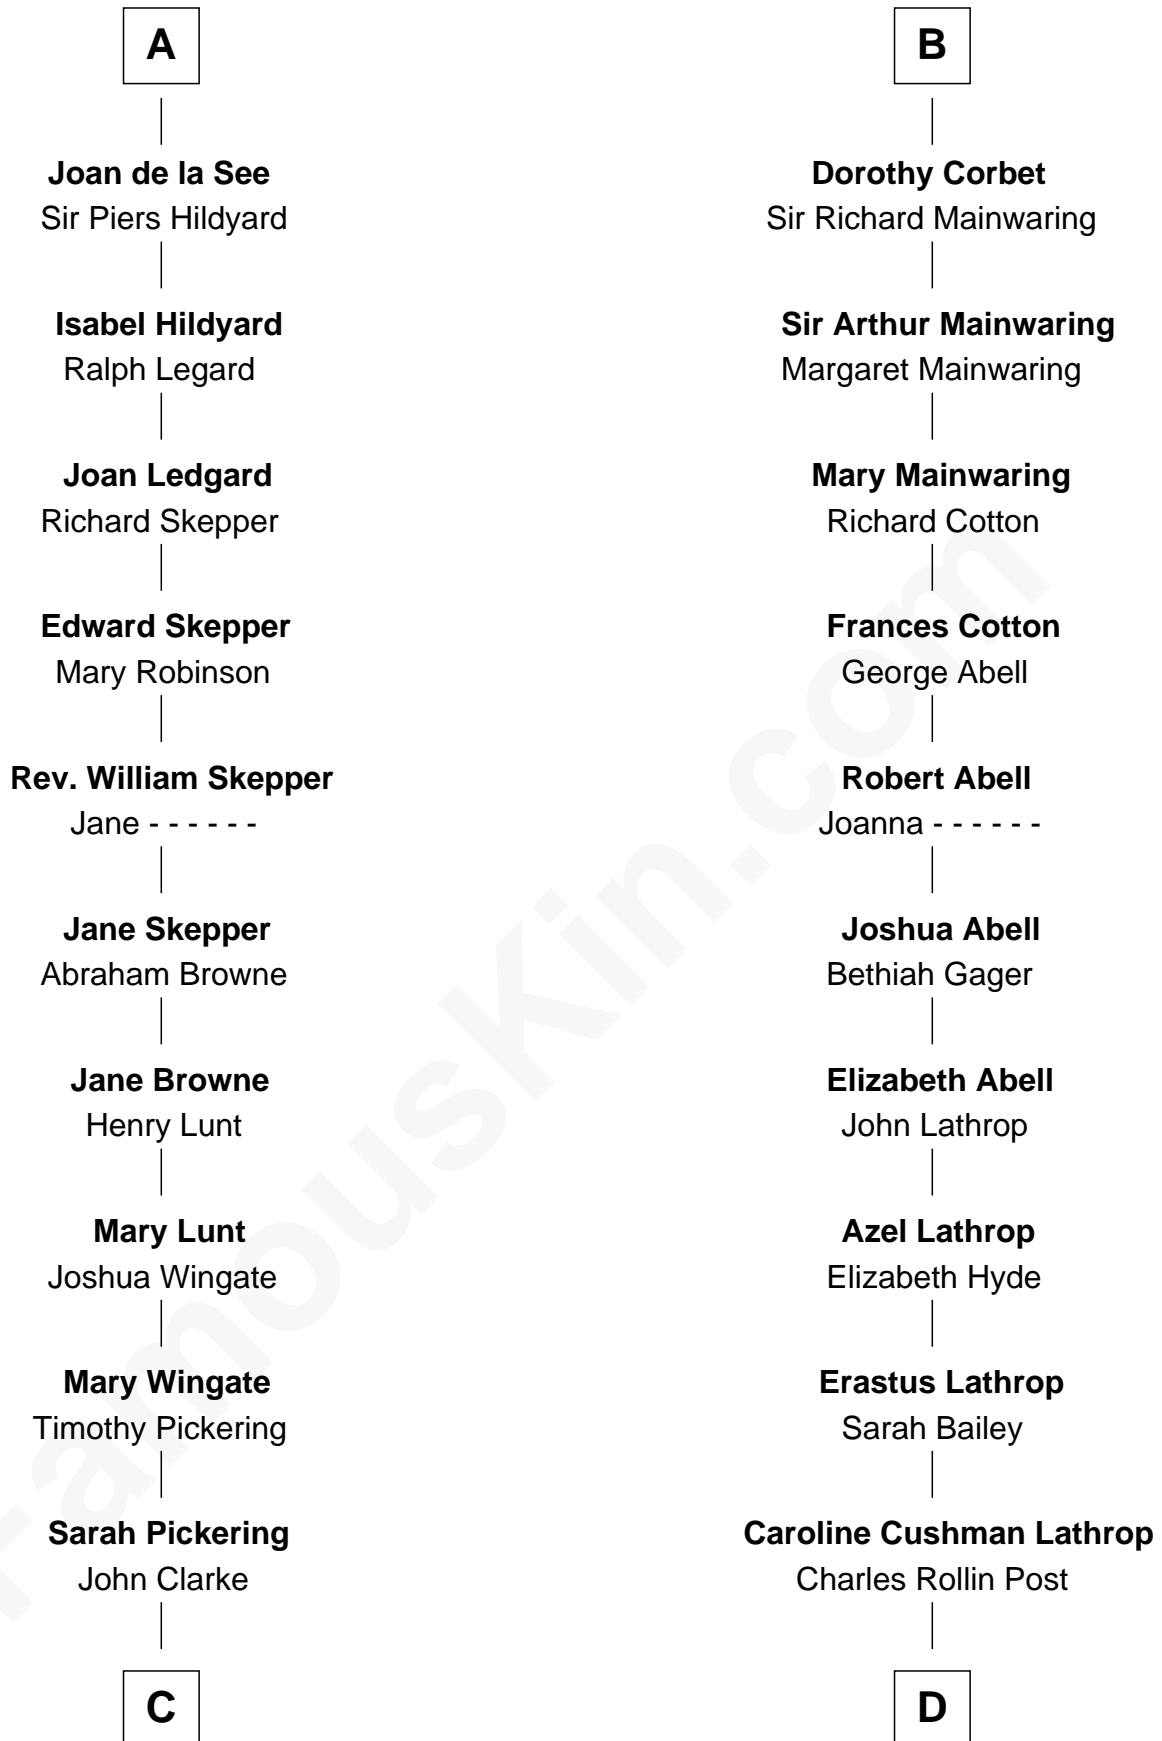

FamousKin.com

Relationship Chart of

Alice (Lee) Roosevelt

First Wife of President Theodore Roosevelt

18th cousin 3 times removed of

Marjorie Post

Founder of General Foods

William de Ros
Maude de Vaux

C

Nancy Clarke
Francis Cabot

Mary Ann Cabot
Nathaniel Cabot Lee

John Clarke Lee
Harriet Paine Rose

George Cabot Lee
Caroline Watts Haskell

Alice (Lee) Roosevelt
Wife of President Theodore Roosevelt

D

Charles William Post
Elle Letitia Merriweather