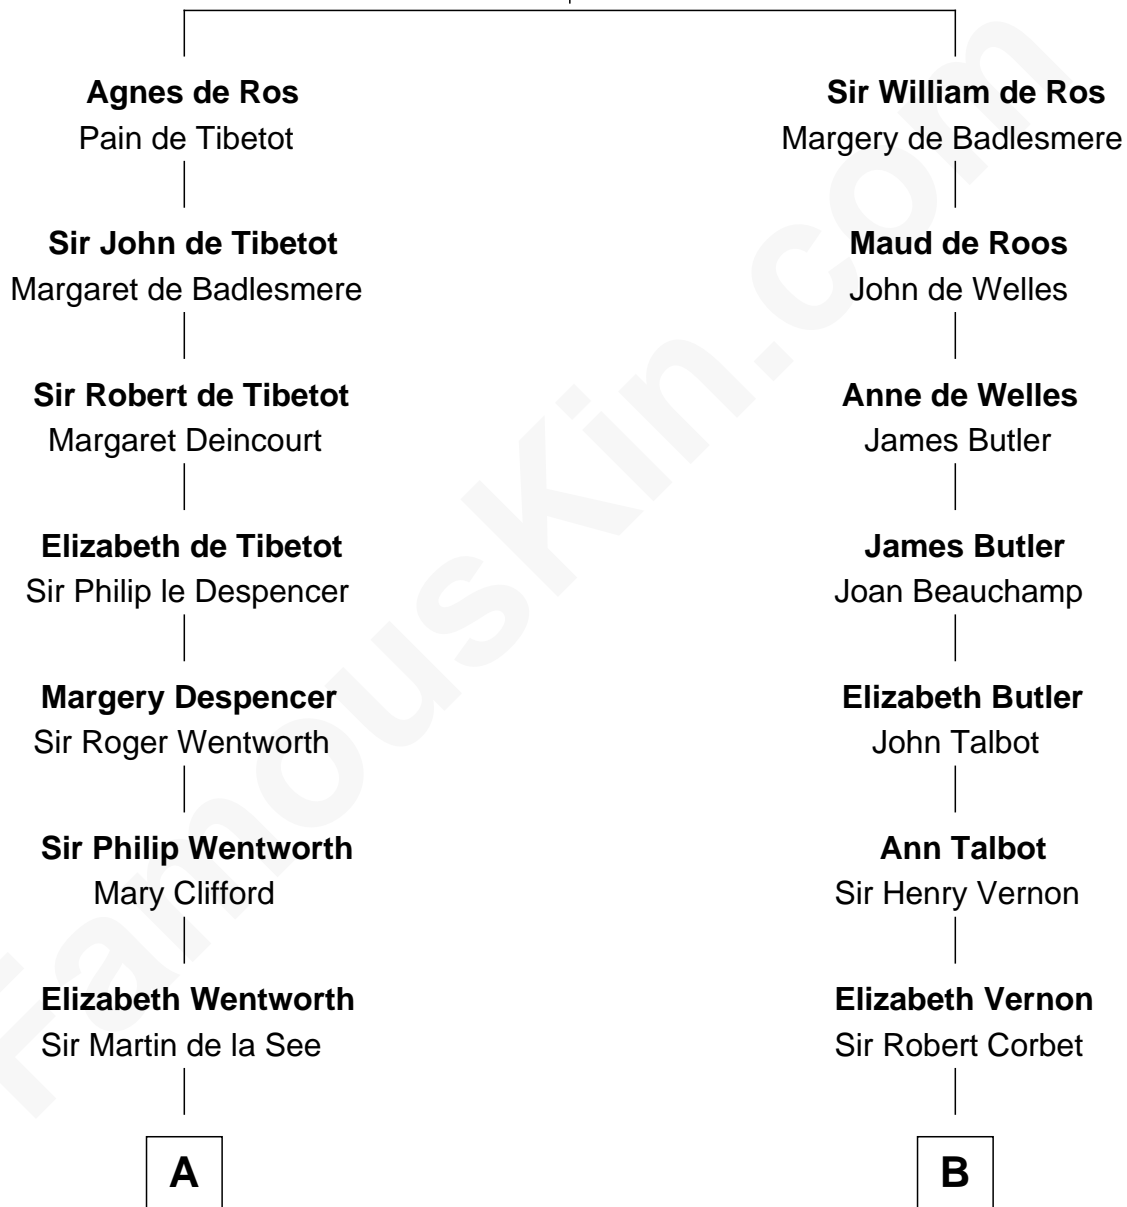

FamousKin.com

Relationship Chart of

Alice (Lee) Roosevelt

First Wife of President Theodore Roosevelt

18th cousin 3 times removed of

Marjorie Post

Founder of General Foods

William de Ros
Maude de Vaux

C

Nancy Clarke
Francis Cabot

Mary Ann Cabot
Nathaniel Cabot Lee

John Clarke Lee
Harriet Paine Rose

George Cabot Lee
Caroline Watts Haskell

Alice (Lee) Roosevelt
Wife of President Theodore Roosevelt

D

Charles William Post
Elle Letitia Merriweather