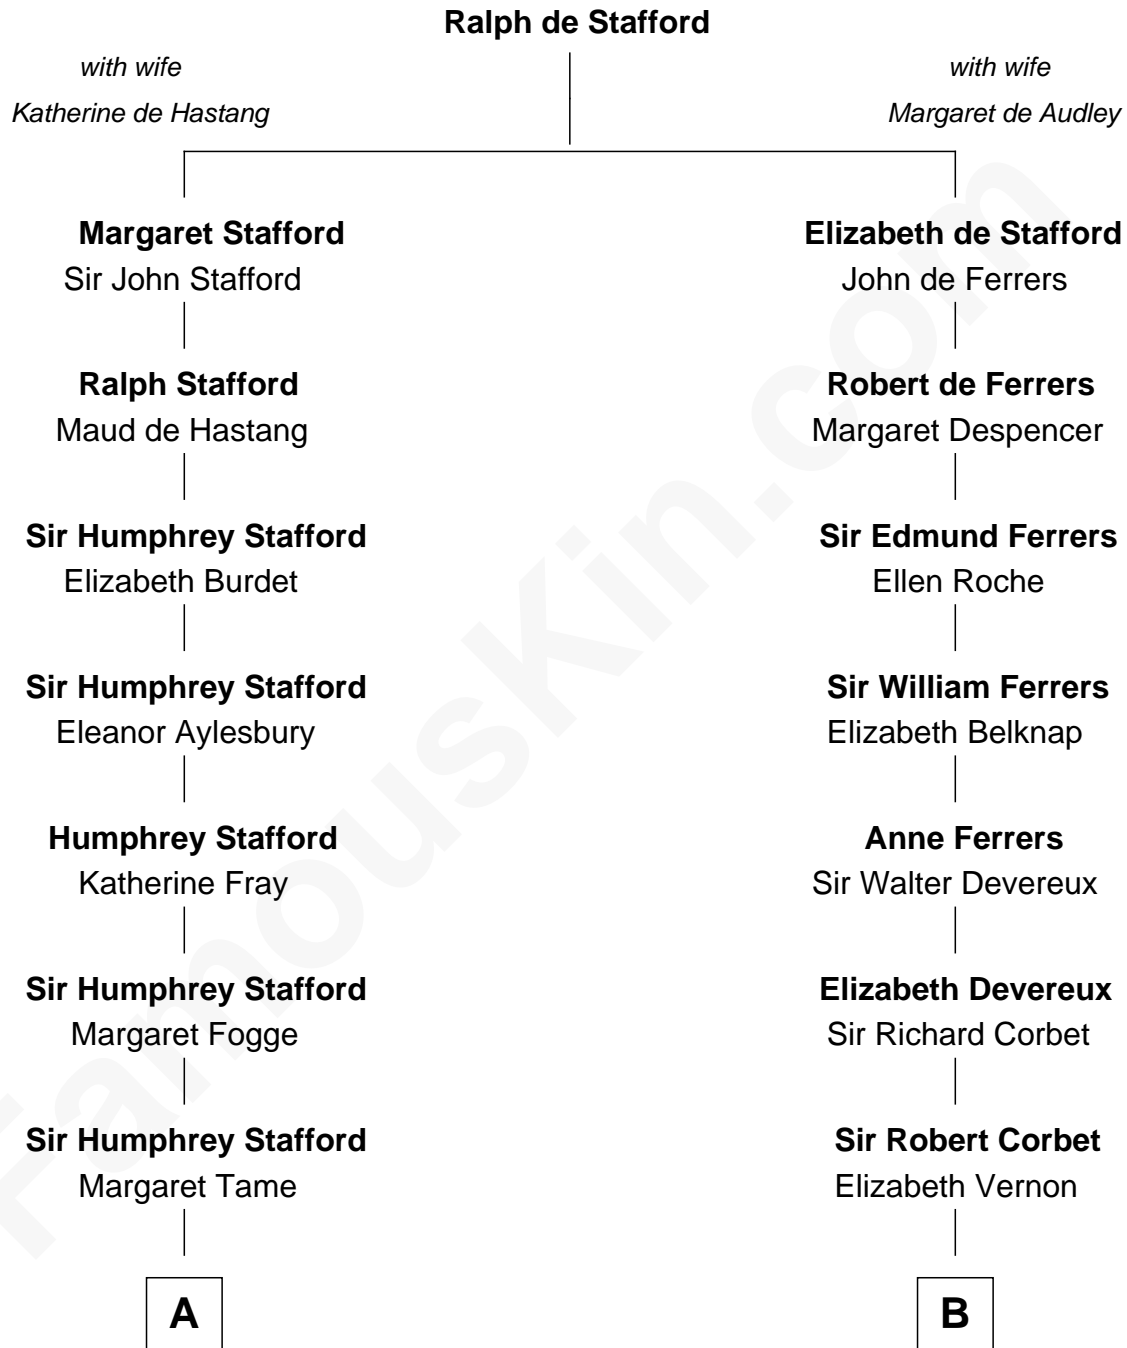

FamousKin.com

Relationship Chart of

Alice (Lee) Roosevelt

First Wife of President Theodore Roosevelt

18th cousin of

Marjorie Post

Founder of General Foods