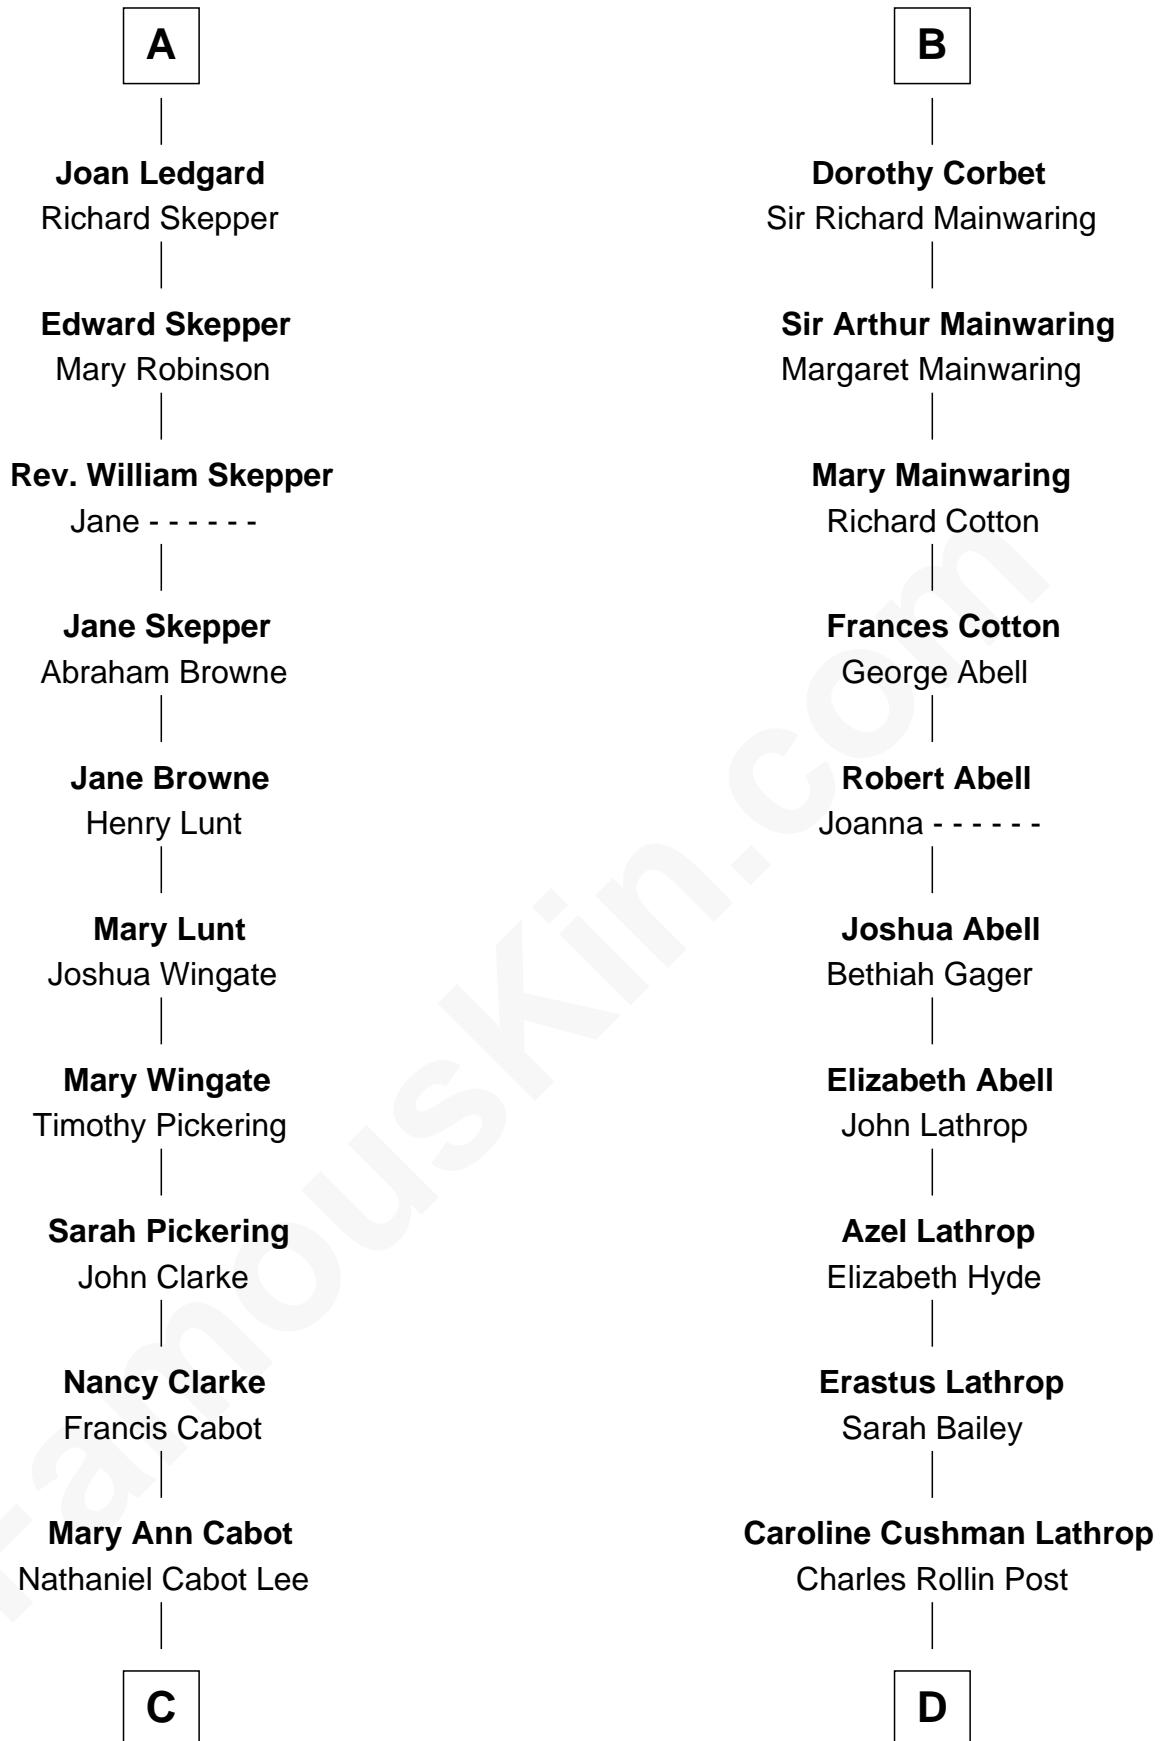

FamousKin.com

Relationship Chart of

Alice (Lee) Roosevelt

First Wife of President Theodore Roosevelt

18th cousin 1 time removed of

Marjorie Post

Founder of General Foods

Margaret de Audley

Ralph de Stafford

C

John Clarke Lee
Harriet Paine Rose

George Cabot Lee
Caroline Watts Haskell

Alice (Lee) Roosevelt
Wife of President Theodore Roosevelt

D

Charles William Post
Elle Letitia Merriweather

Marjorie Post
Founder of General Foods