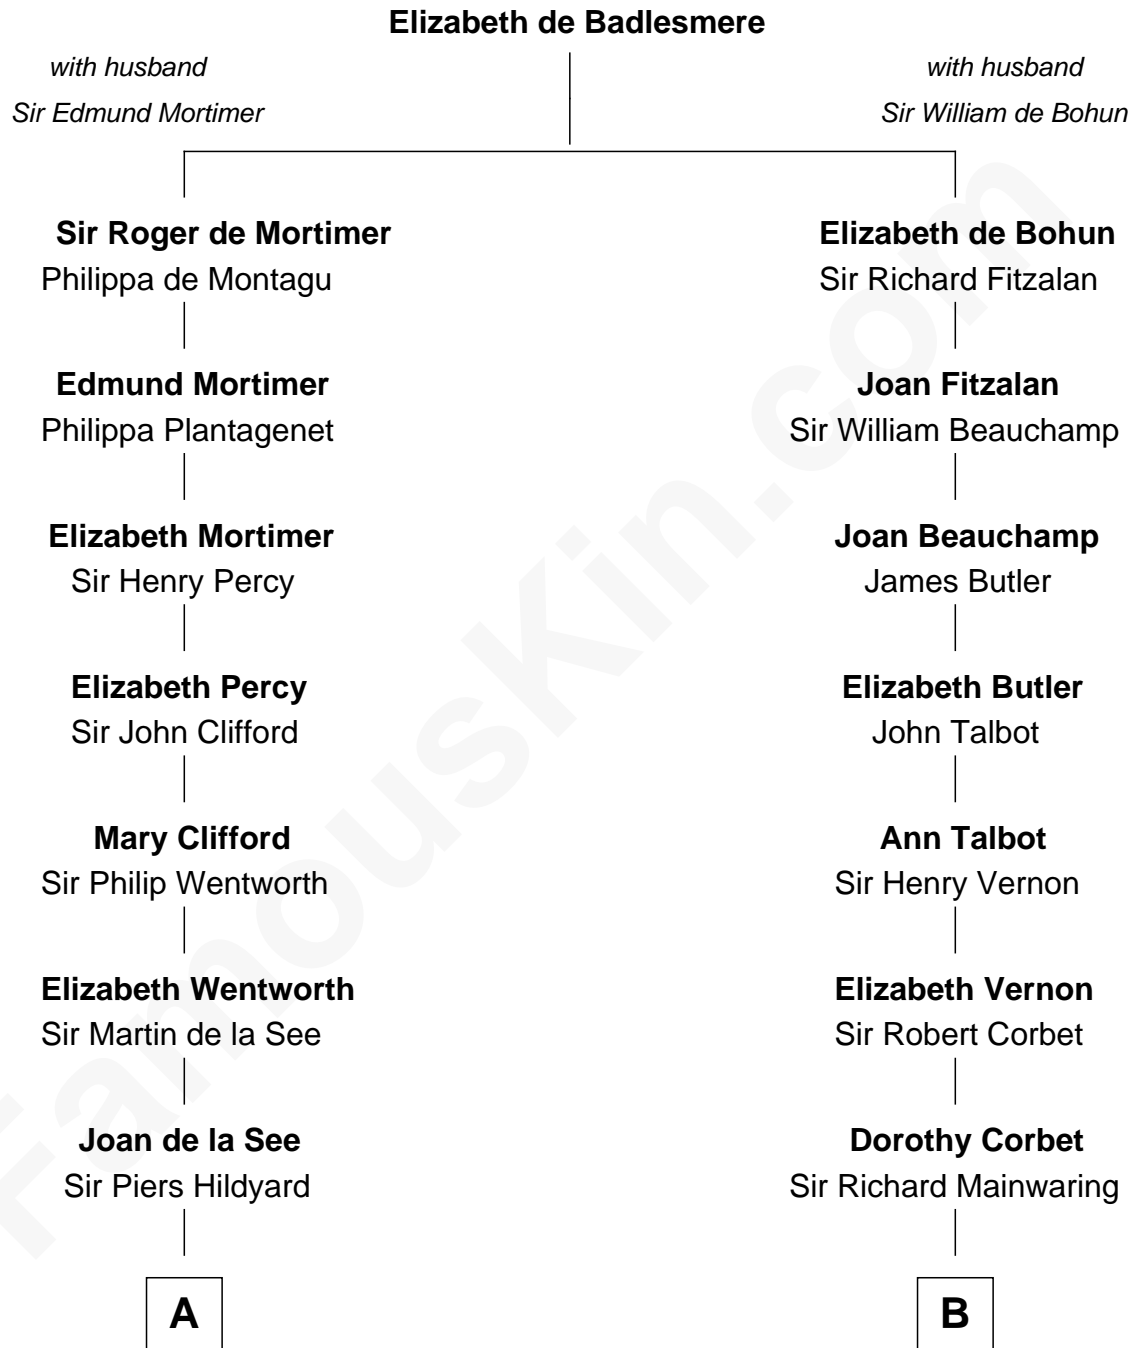

FamousKin.com

Relationship Chart of

Alice (Lee) Roosevelt

First Wife of President Theodore Roosevelt

17th cousin 3 times removed of

Marjorie Post

Founder of General Foods

C

—
Mary Ann Cabot
Nathaniel Cabot Lee

—
John Clarke Lee
Harriet Paine Rose

—
George Cabot Lee
Caroline Watts Haskell

—
Alice (Lee) Roosevelt
Wife of President Theodore Roosevelt

FamousKin.com