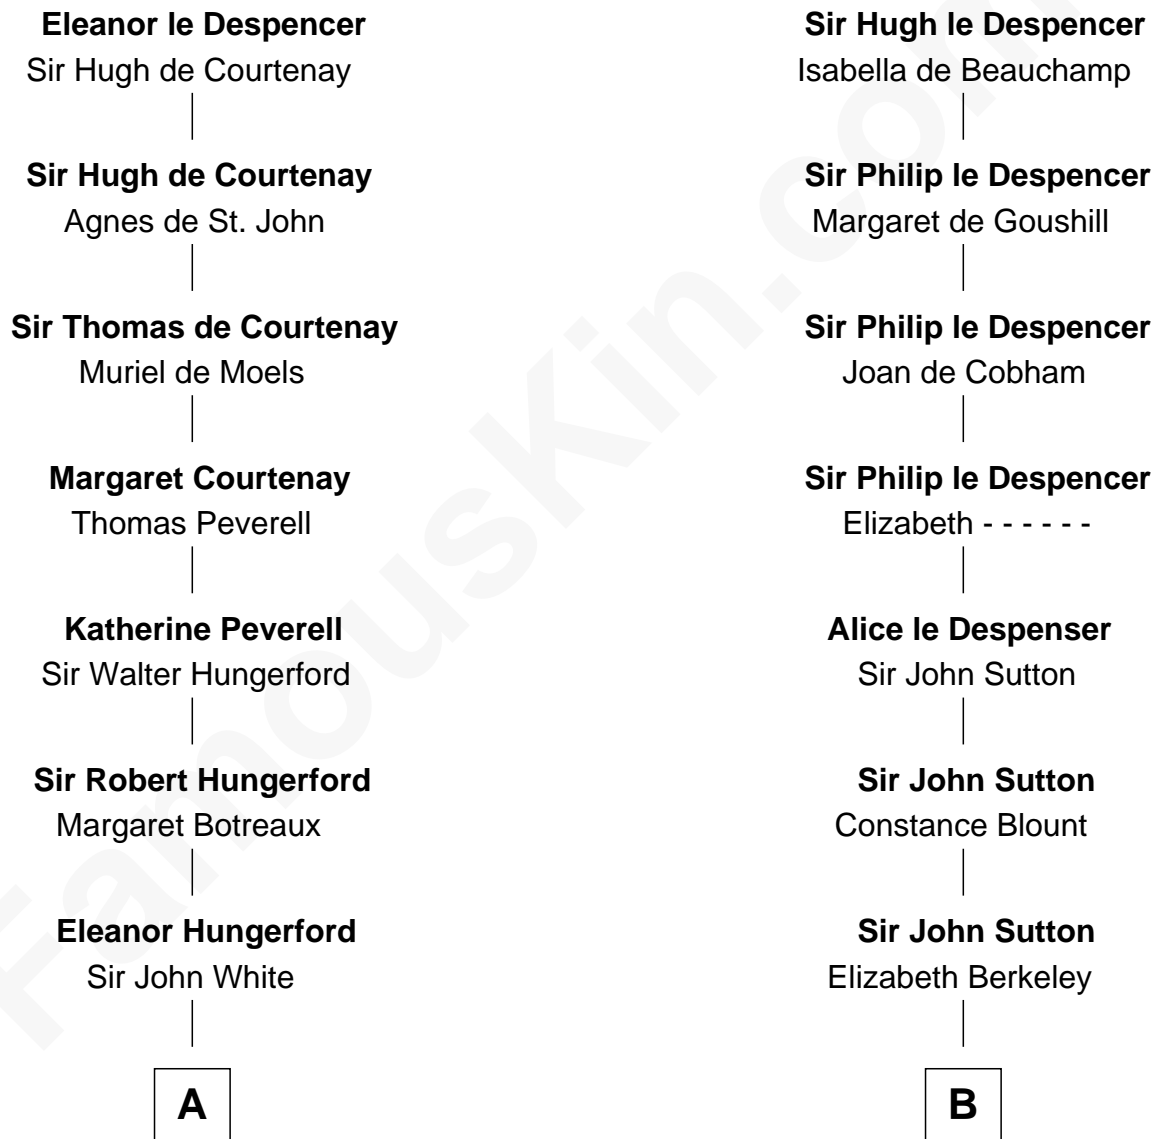

FamousKin.com

Relationship Chart of

Alice (Lee) Roosevelt

First Wife of President Theodore Roosevelt

19th cousin 2 times removed of

Marjorie Post

Founder of General Foods

Sir Hugh le Despencer

Aveline Basset

C

Dr. William Paine

Lois Orne

Harriet Paine

Joseph Warner Rose

Harriet Paine Rose

John Clarke Lee