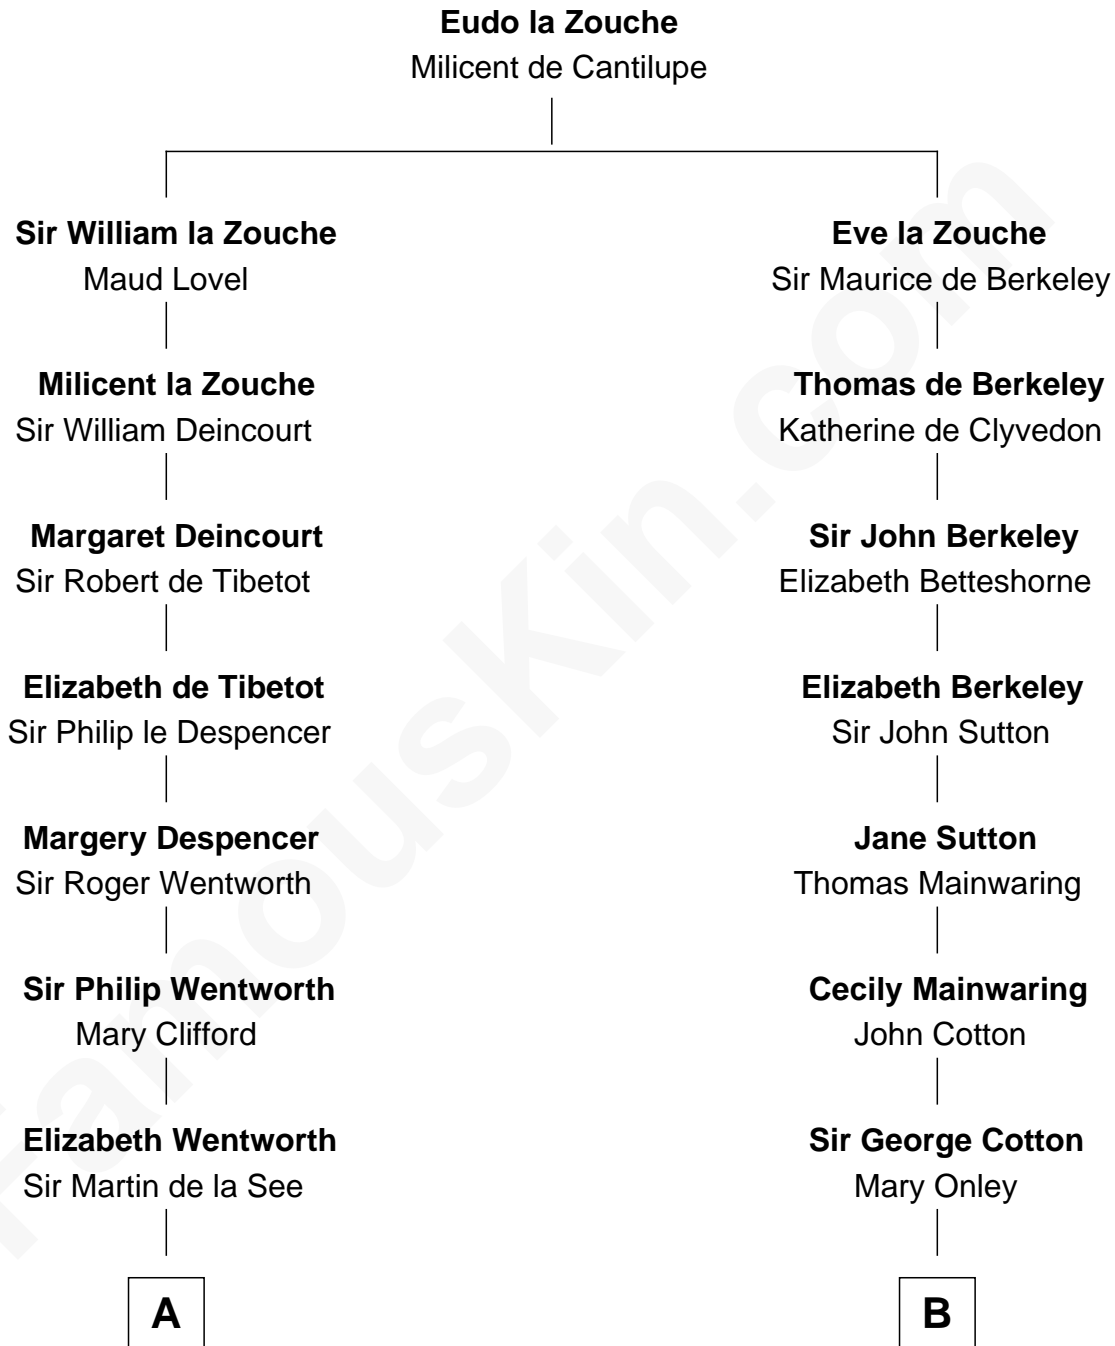

## Relationship Chart of

### Alice (Lee) Roosevelt

*First Wife of President Theodore Roosevelt*

16th cousin 5 times removed of

**Marjorie Post**

*Founder of General Foods*

**C**

—  
**Nancy Clarke**

Francis Cabot