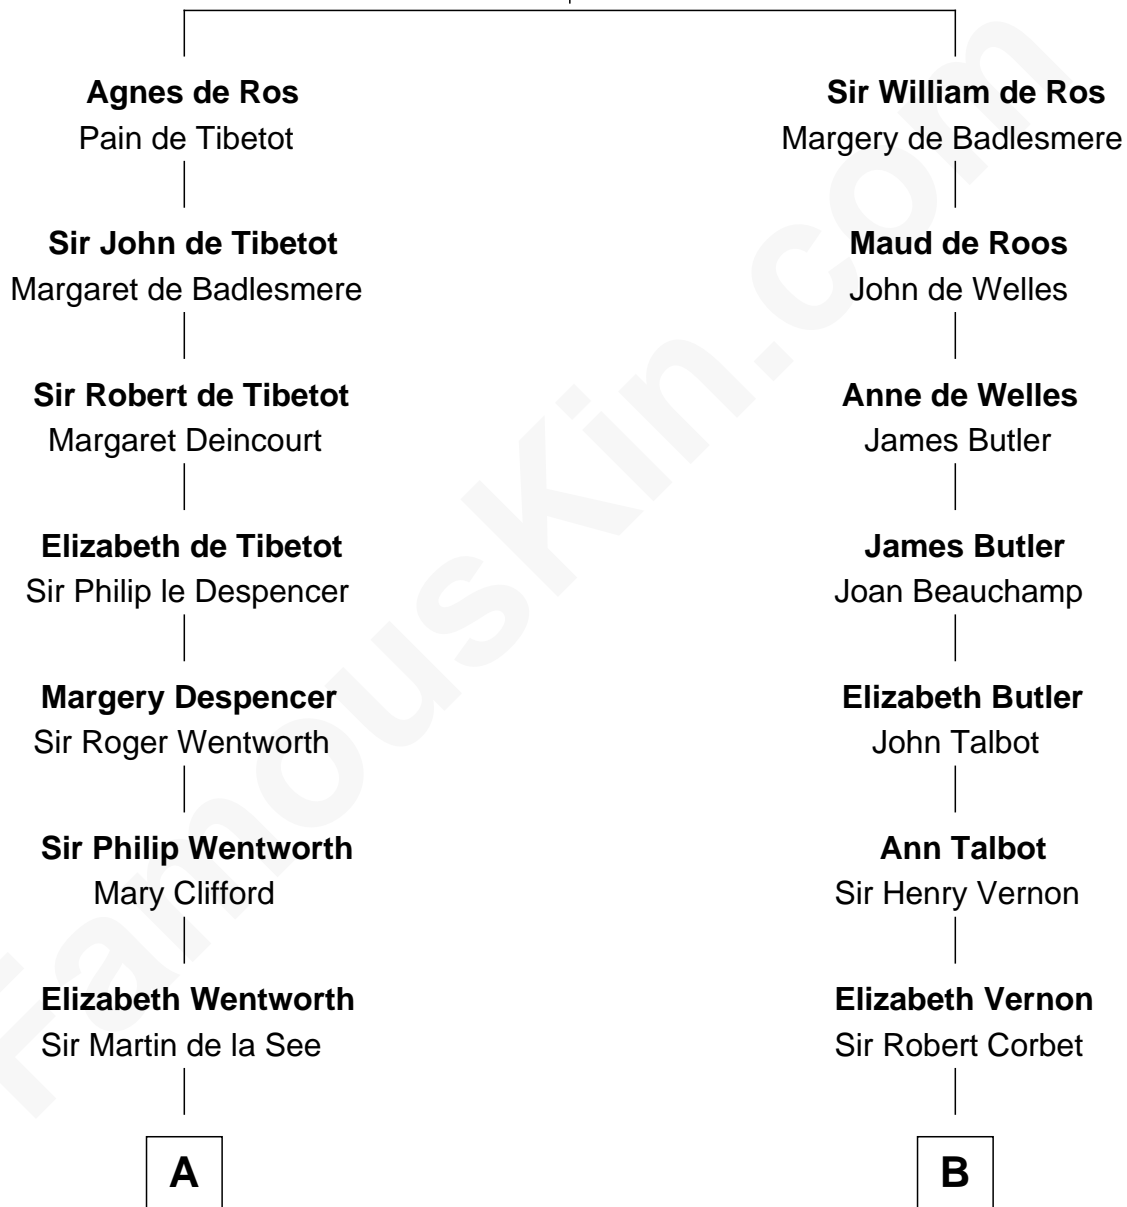

FamousKin.com

Relationship Chart of

Alice (Lee) Roosevelt

First Wife of President Theodore Roosevelt

17th cousin 4 times removed of

C. W. Post

Founder of Post Cereals

William de Ros
Maude de Vaux

Caroline Watts Haskell

—
Alice (Lee) Roosevelt

Wife of President Theodore Roosevelt

FamousKin.com