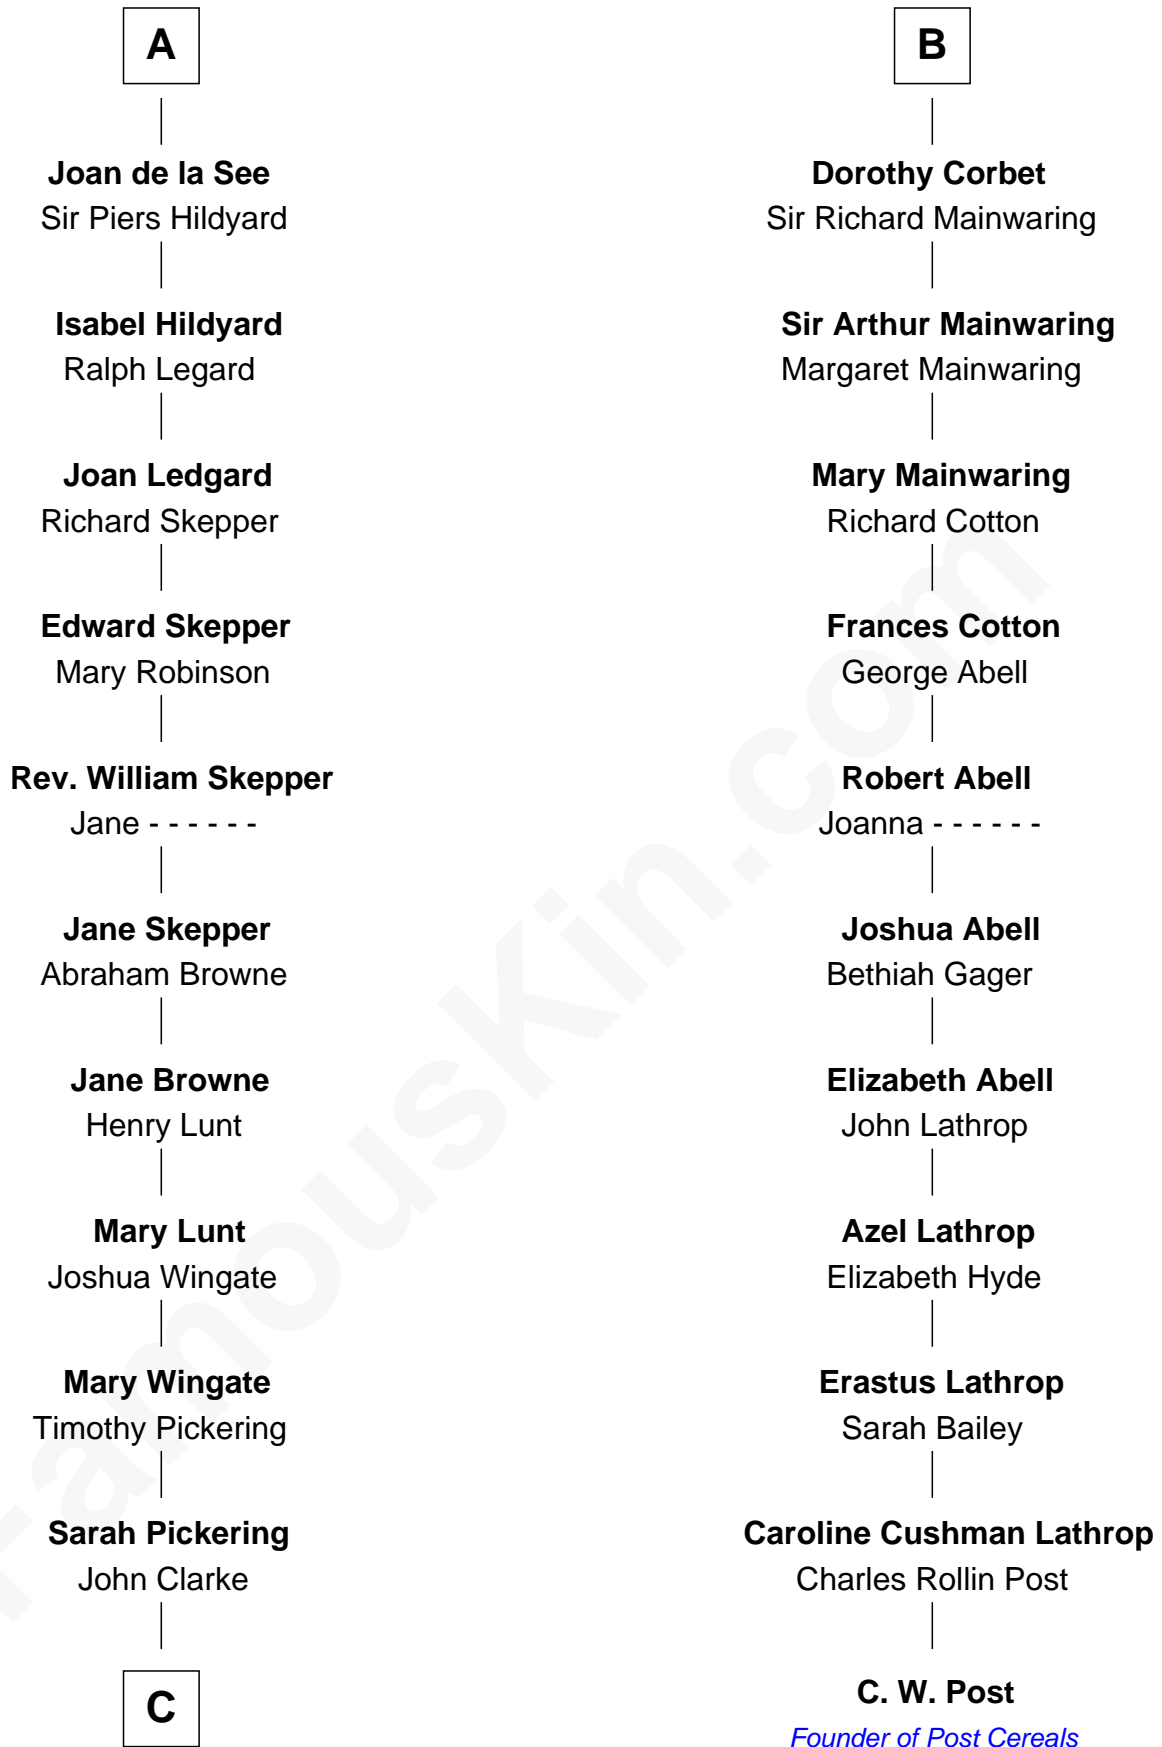

FamousKin.com

Relationship Chart of

Alice (Lee) Roosevelt

First Wife of President Theodore Roosevelt

17th cousin 4 times removed of

C. W. Post

Founder of Post Cereals

William de Ros
Maude de Vaux

C

—
Nancy Clarke

Francis Cabot

—
Mary Ann Cabot

Nathaniel Cabot Lee

—
John Clarke Lee

Harriet Paine Rose

—
George Cabot Lee

Caroline Watts Haskell

—
Alice (Lee) Roosevelt

Wife of President Theodore Roosevelt

FamousKin.com