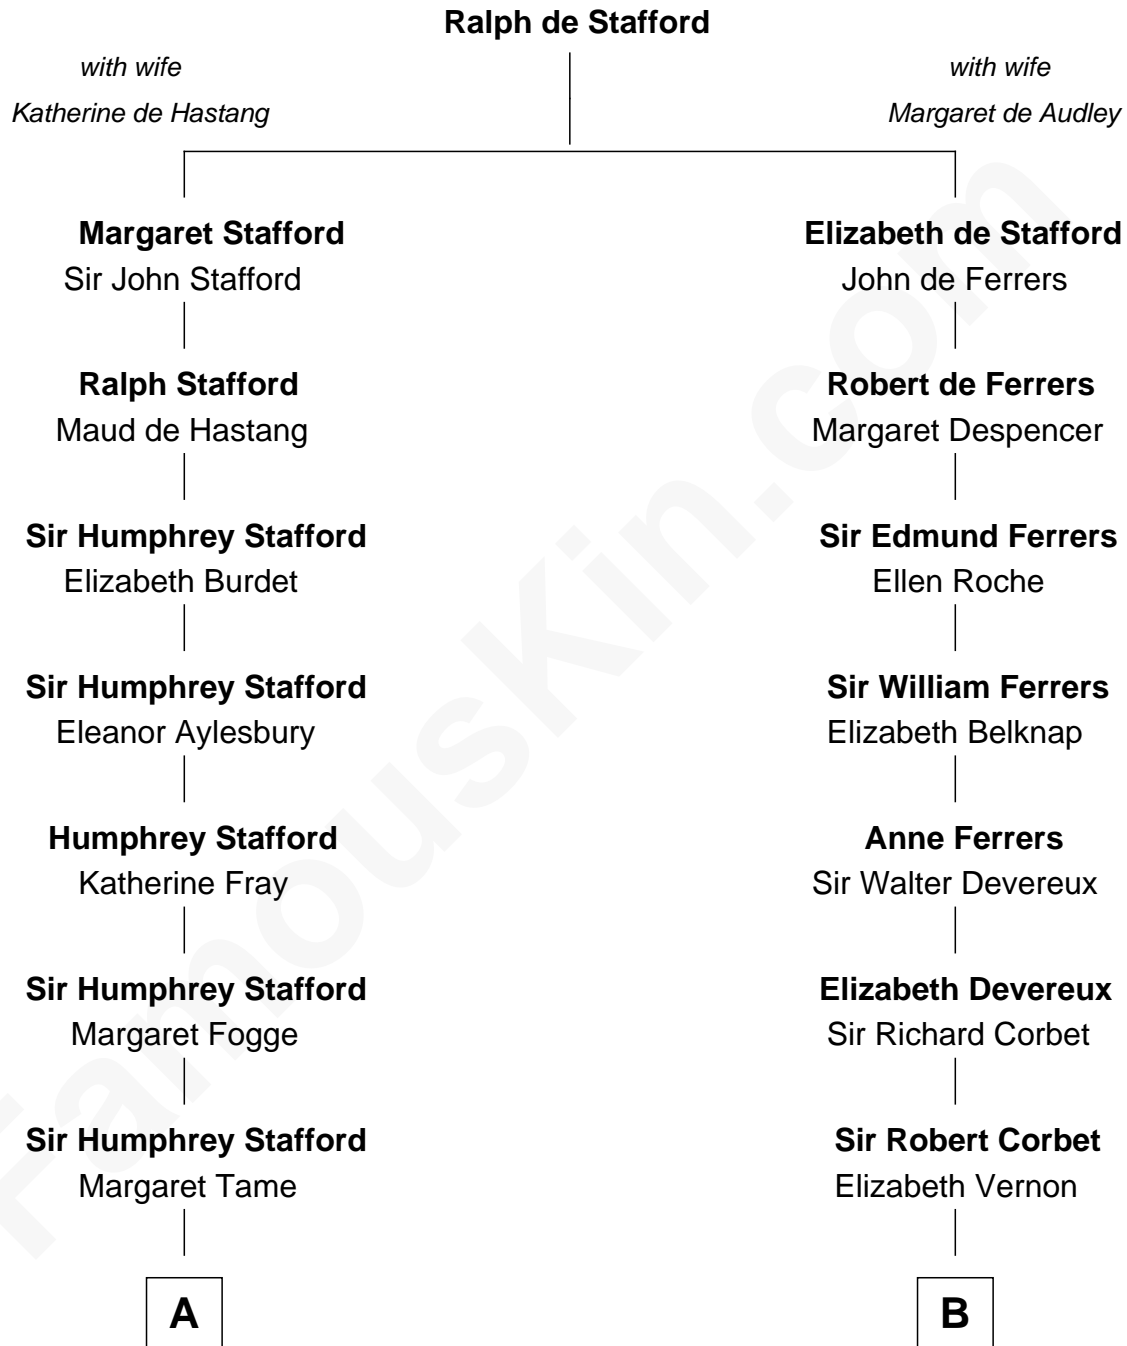

## Relationship Chart of

### Alice (Lee) Roosevelt

First Wife of President Theodore Roosevelt

17th cousin 1 time removed of

**C. W. Post**

Founder of Post Cereals

**C**

—  
**Caroline Watts Haskell**

George Cabot Lee

—  
**Alice (Lee) Roosevelt**

*Wife of President Theodore Roosevelt*

FamousKin.com