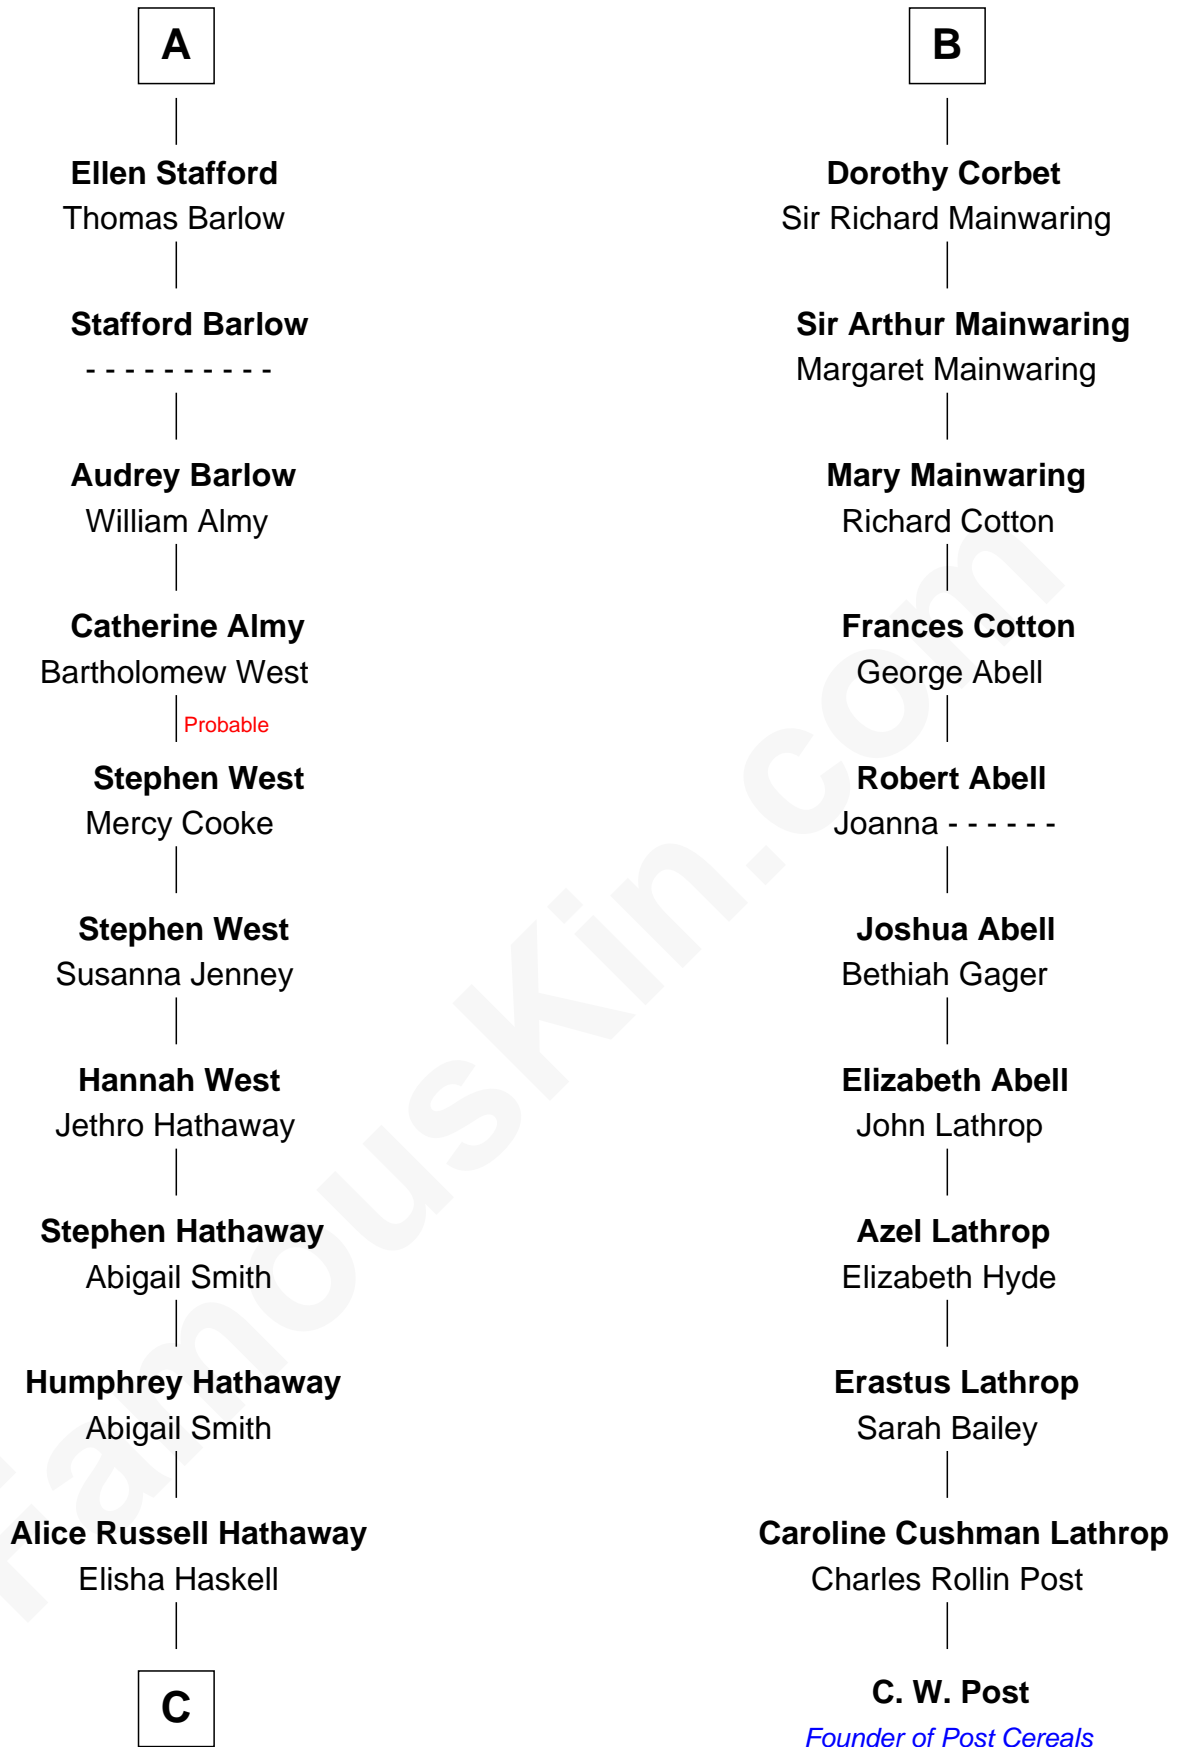

## Relationship Chart of

### Alice (Lee) Roosevelt

First Wife of President Theodore Roosevelt

17th cousin 1 time removed of

**C. W. Post**

Founder of Post Cereals

**C**

—  
**Caroline Watts Haskell**

George Cabot Lee

—  
**Alice (Lee) Roosevelt**

*Wife of President Theodore Roosevelt*

FamousKin.com