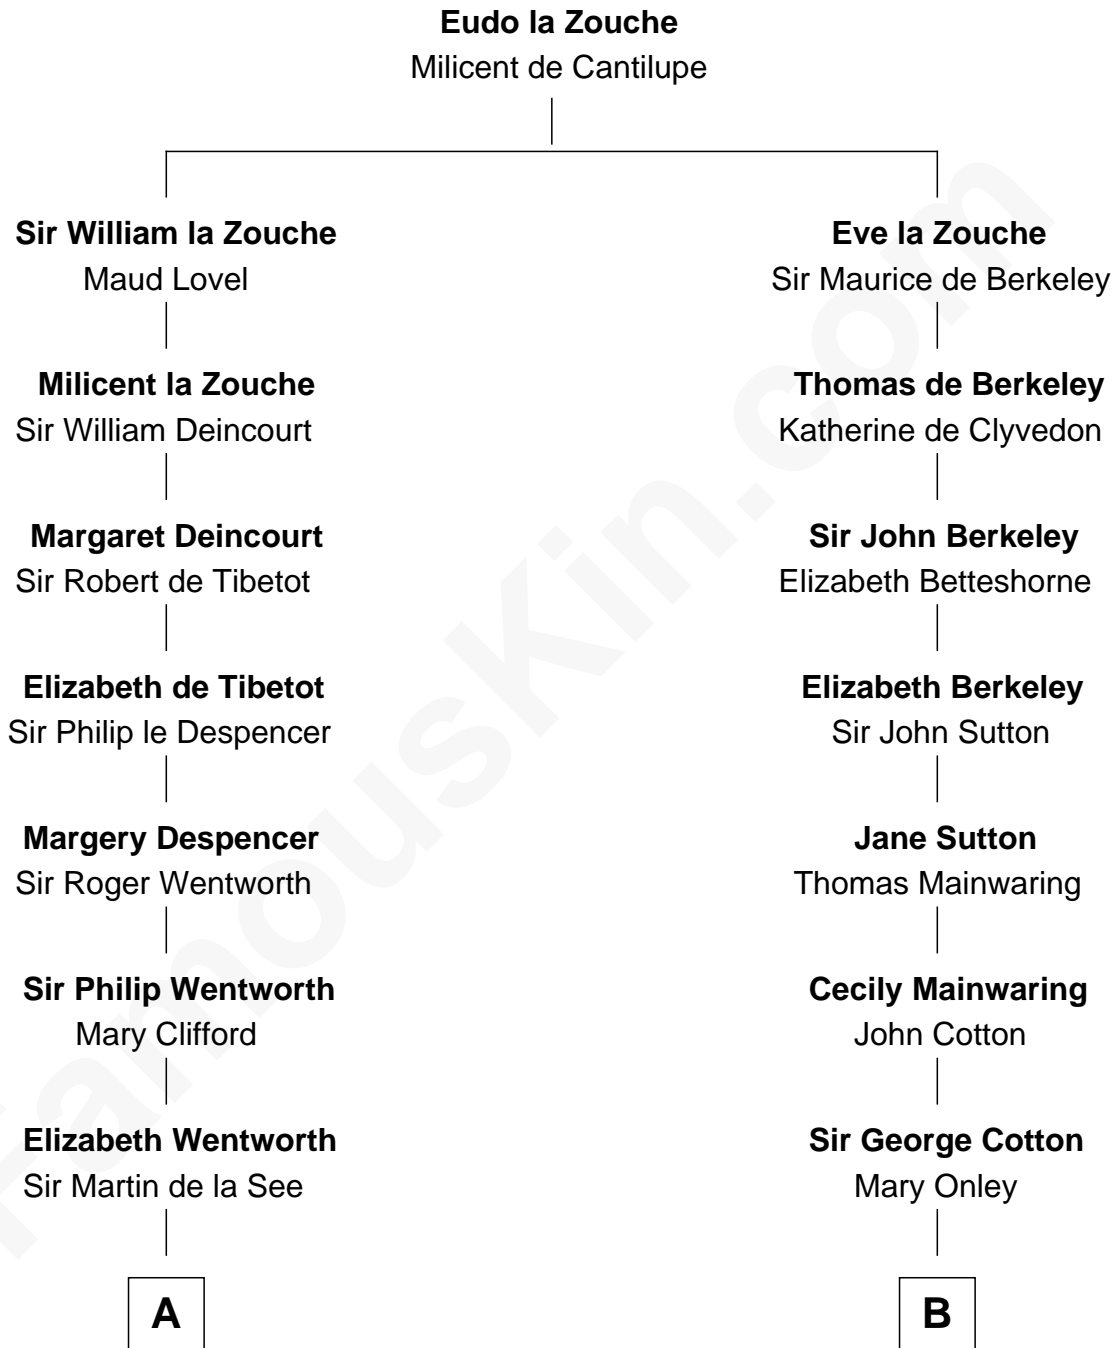

FamousKin.com

Relationship Chart of

Alice (Lee) Roosevelt

First Wife of President Theodore Roosevelt

15th cousin 6 times removed of

C. W. Post

Founder of Post Cereals

C

—
Nancy Clarke

Francis Cabot

—
Mary Ann Cabot

Nathaniel Cabot Lee

—
John Clarke Lee

Harriet Paine Rose

—
George Cabot Lee

Caroline Watts Haskell

—
Alice (Lee) Roosevelt

Wife of President Theodore Roosevelt

FamousKin.com