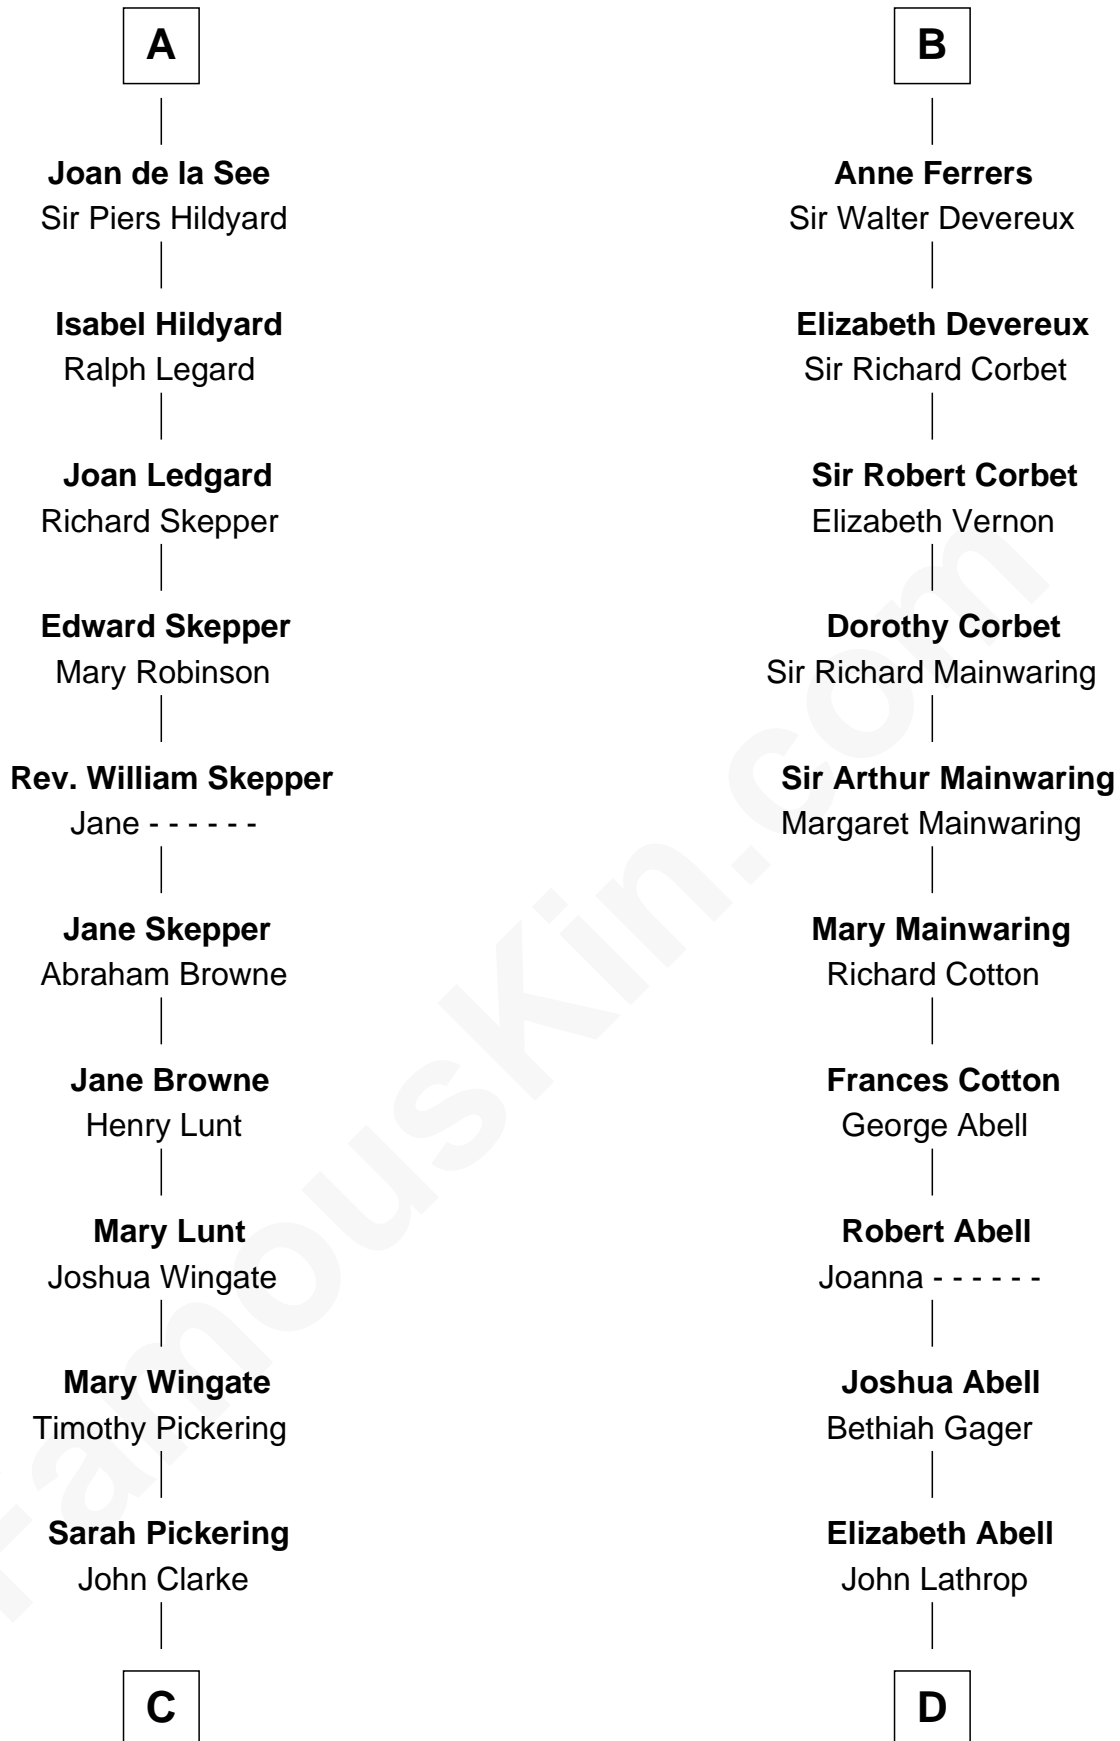

FamousKin.com

Relationship Chart of

Alice (Lee) Roosevelt

First Wife of President Theodore Roosevelt

20th cousin 1 time removed of

C. W. Post

Founder of Post Cereals

Sir James de Audley

Robert de Ferrers

Margaret Despencer

Sir Edmund Ferrers

Ellen Roche

Sir William Ferrers

Elizabeth Belknap

B

C