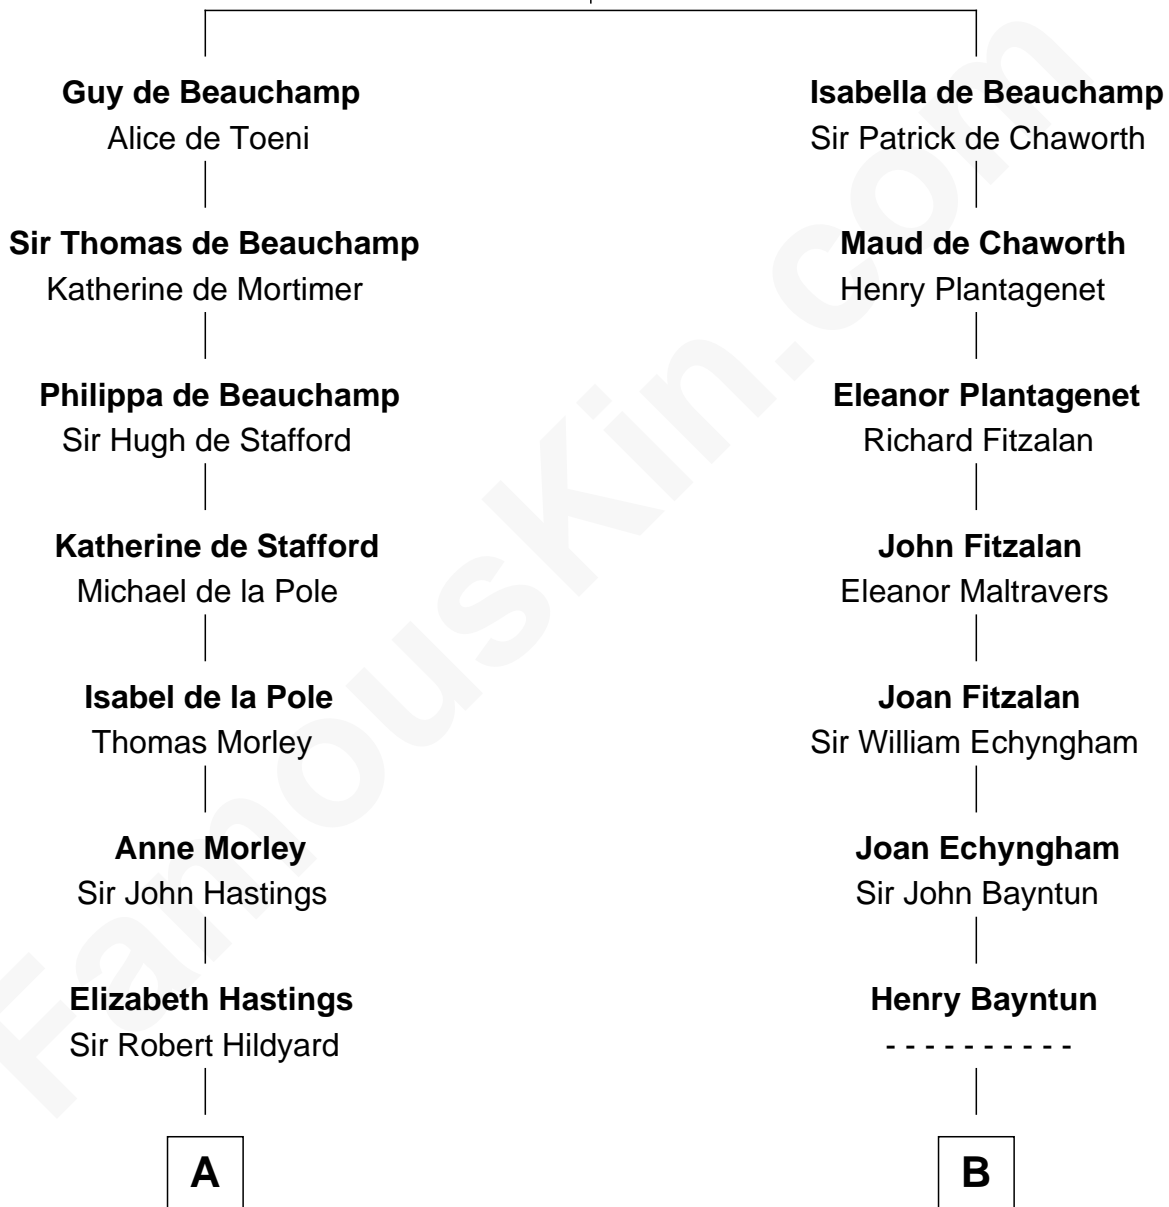

## Relationship Chart of

### Alice (Lee) Roosevelt

*First Wife of President Theodore Roosevelt*

21st cousin of

### Pete Seeger

*American Folk Singer*

**William de Beauchamp**

Maud FitzJohn

**C**

**Nancy Clarke**

Francis Cabot

**Mary Ann Cabot**