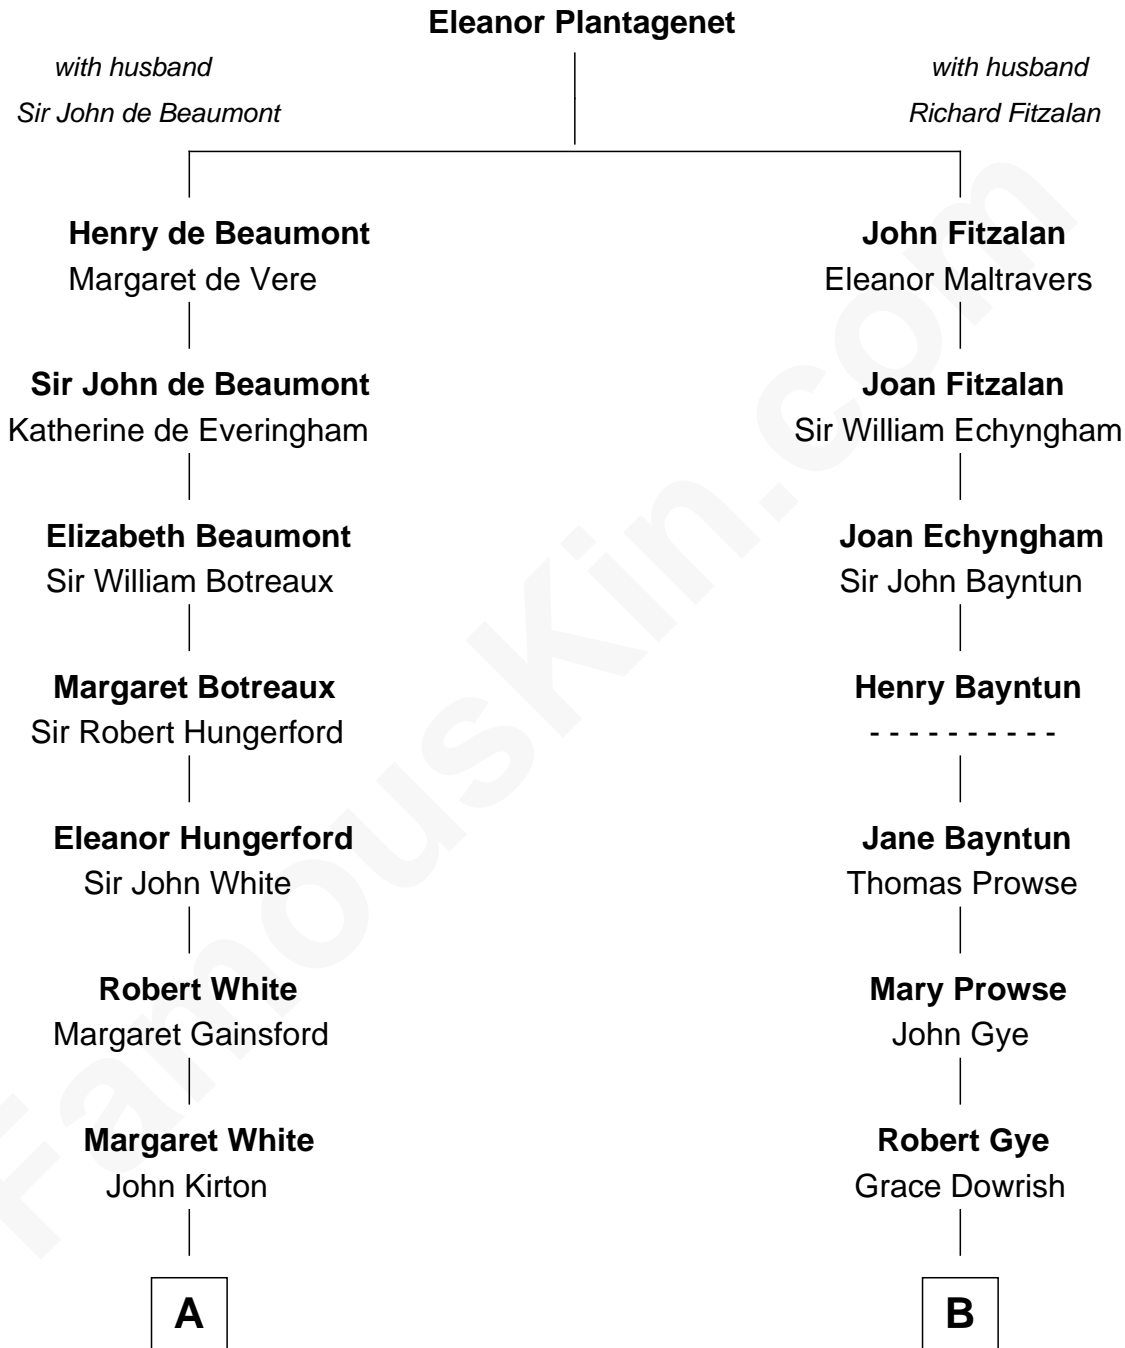

## Relationship Chart of

### Alice (Lee) Roosevelt

*First Wife of President Theodore Roosevelt*

18th cousin 1 time removed of

**Pete Seeger**

*American Folk Singer*

**C**

**Harriet Paine Rose**

John Clarke Lee