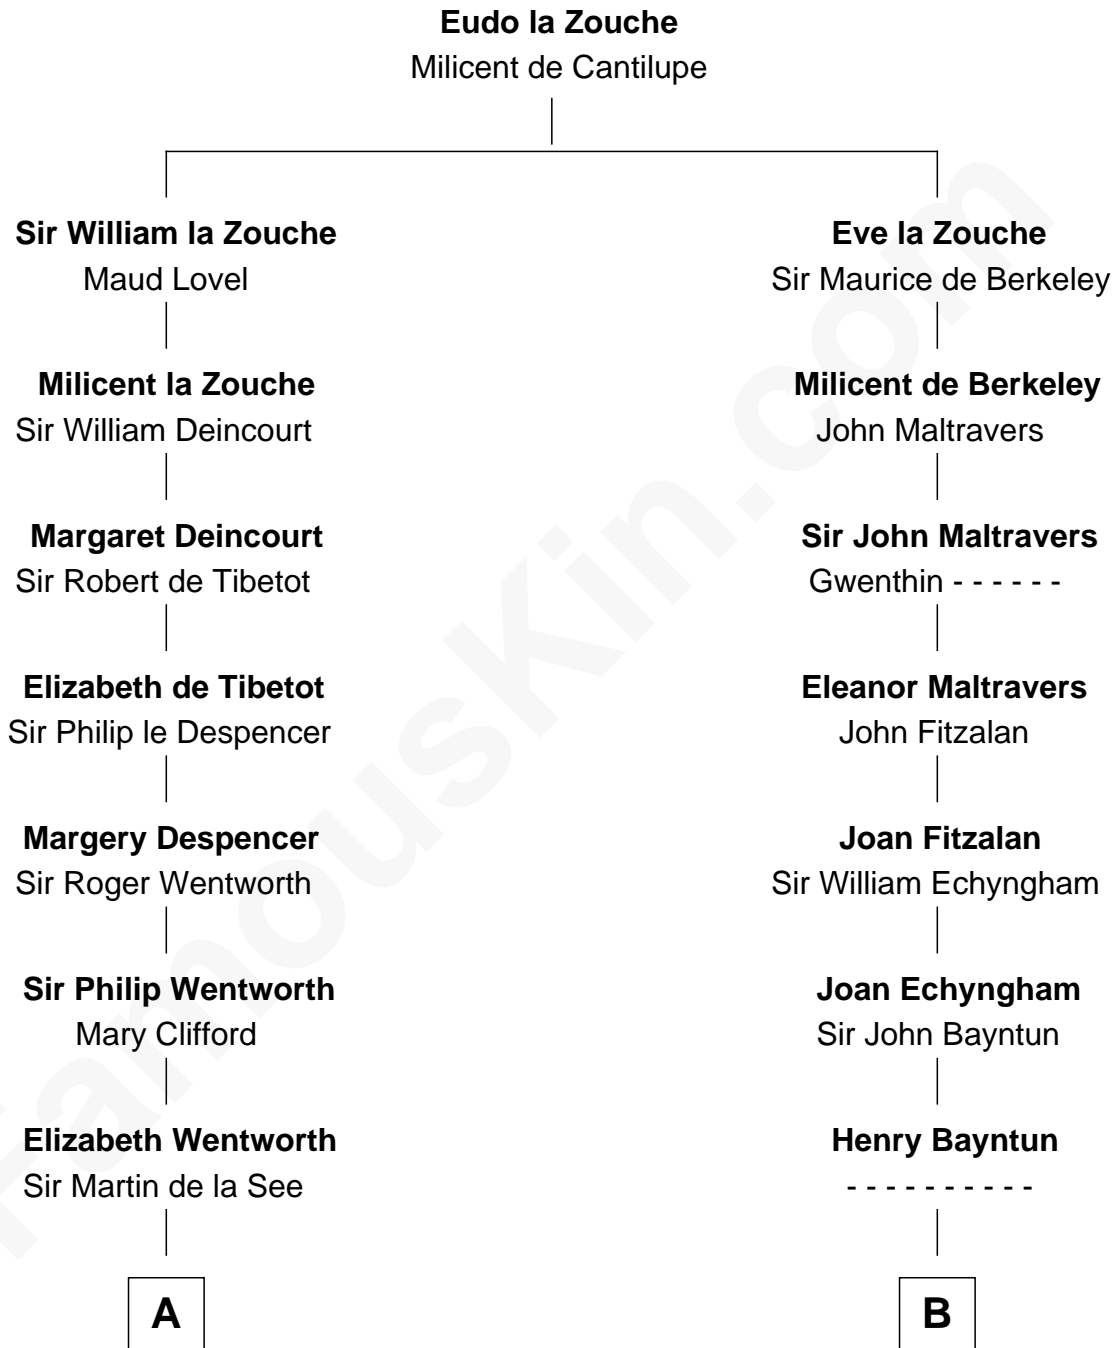

## Relationship Chart of

### Alice (Lee) Roosevelt

*First Wife of President Theodore Roosevelt*

21st cousin of

**Pete Seeger**

*American Folk Singer*

**C**

**Nancy Clarke**

Francis Cabot