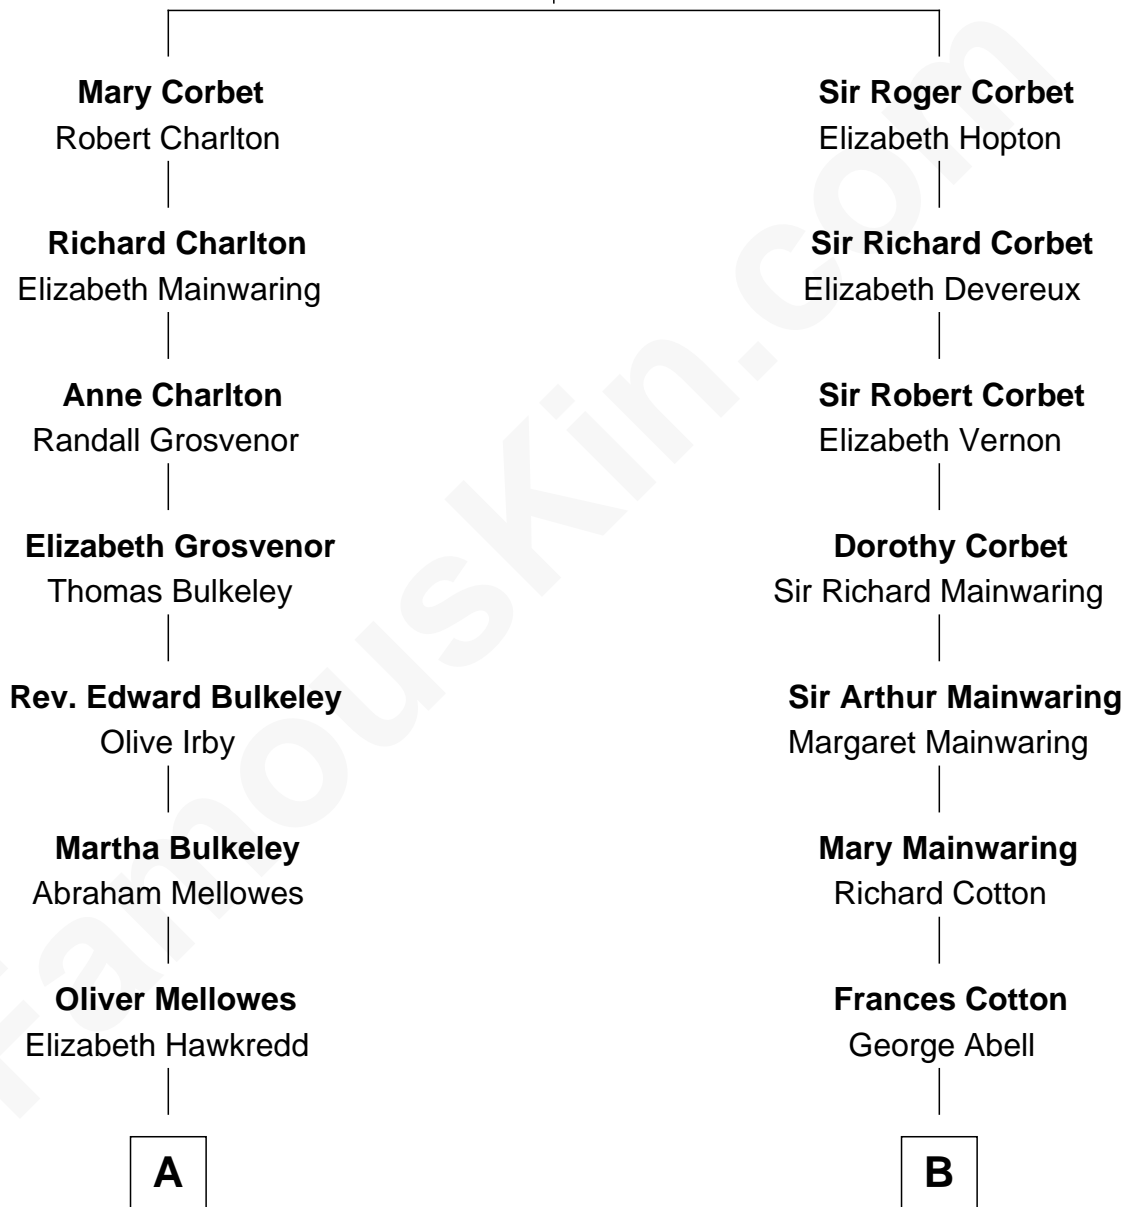

FamousKin.com

Relationship Chart of

Alice (Lee) Roosevelt

First Wife of President Theodore Roosevelt

15th cousin 3 times removed of

Adlai Stevenson III

U.S. Senator from Illinois

Sir Robert Corbet

Margaret - - - - -

C

Ellen Borden

Adlai Ewing Stevenson

Adlai Stevenson III

U.S. Senator from Illinois

FamousKin.com