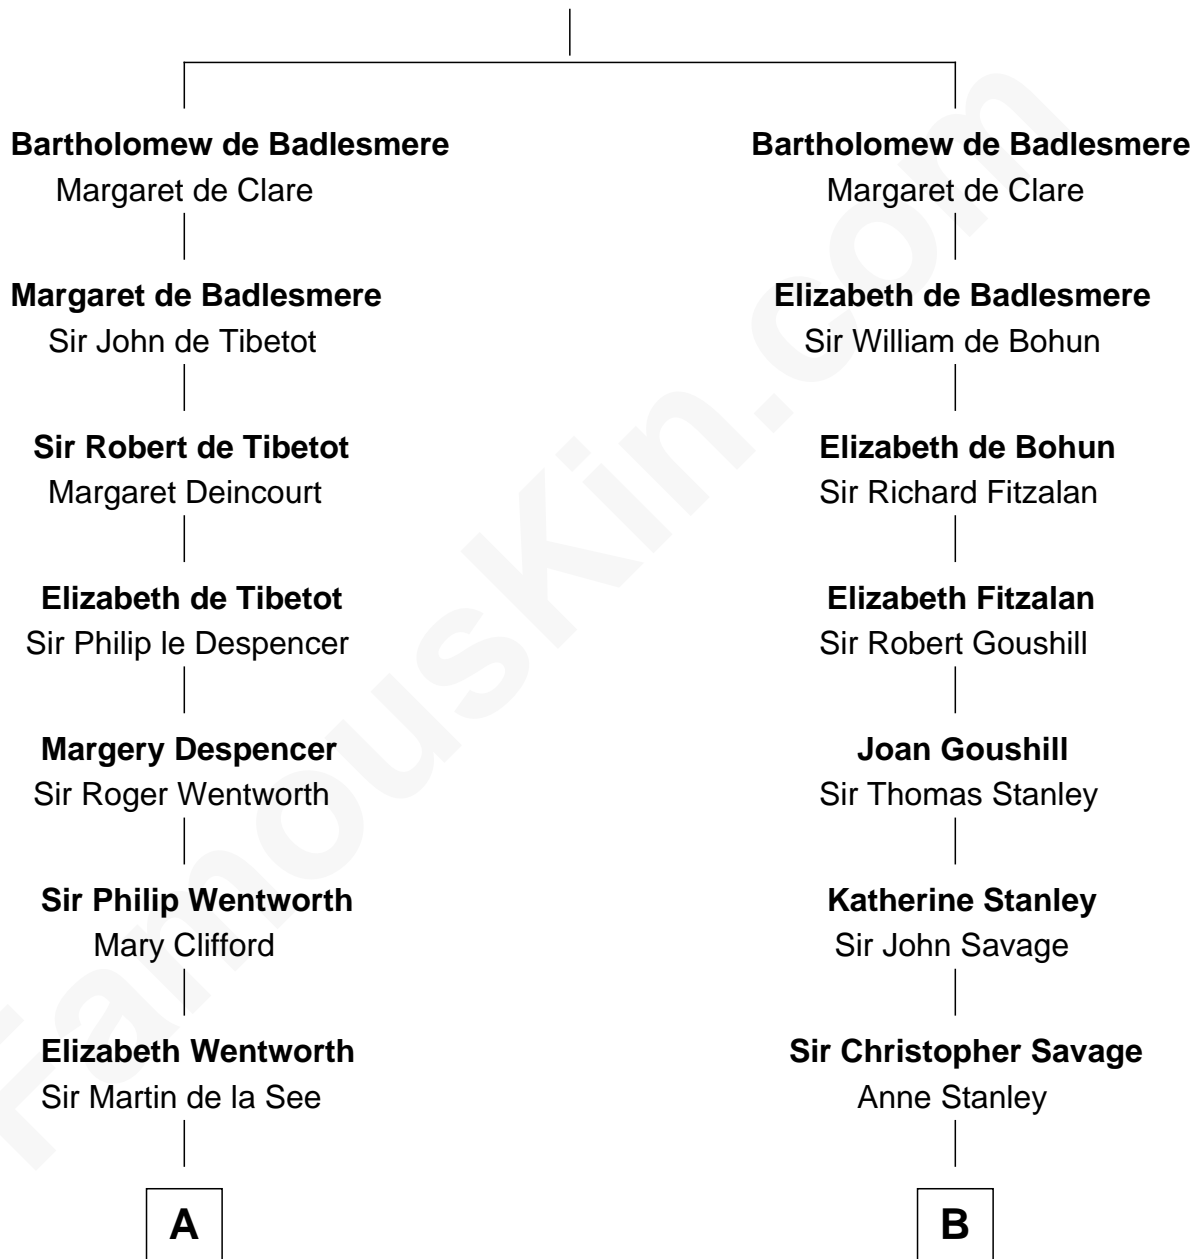

## Relationship Chart of

### Alice (Lee) Roosevelt

*First Wife of President Theodore Roosevelt*

21st cousin of

**Adlai Stevenson III**  
*U.S. Senator from Illinois*

**Gunselm de Badlesmere**

**C**

**Nancy Clarke**  
Francis Cabot

**Mary Ann Cabot**  
Nathaniel Cabot Lee

**John Clarke Lee**  
Harriet Paine Rose

**George Cabot Lee**  
Caroline Watts Haskell

**Alice (Lee) Roosevelt**  
*Wife of President Theodore Roosevelt*

**D**

**Mary Peachy Frye**  
Rev. Lewis Warner Green

**Letitia Green**  
Adlai Ewing Stevenson

**Lewis Green Stevenson**  
Helen Louise Davis

**Adlai Ewing Stevenson**  
Ellen Borden

**Adlai Stevenson III**  
*U.S. Senator from Illinois*