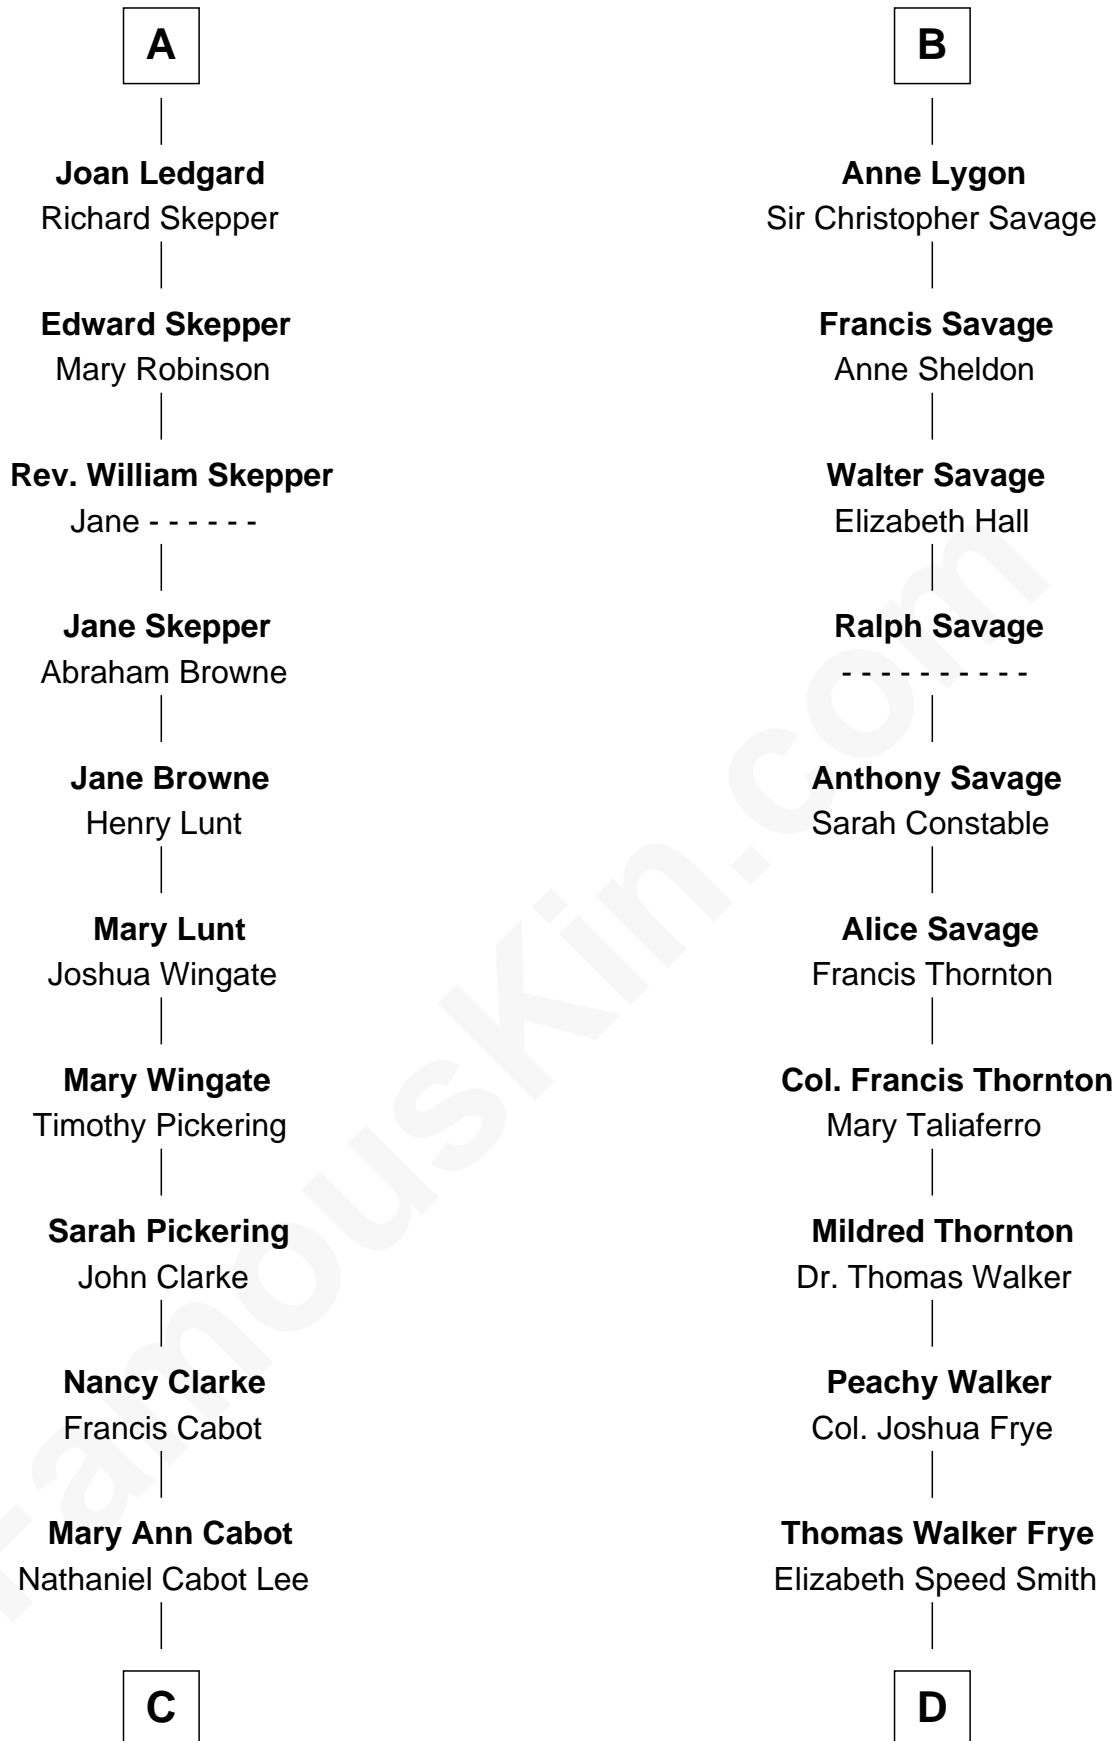

FamousKin.com

Relationship Chart of

Alice (Lee) Roosevelt

First Wife of President Theodore Roosevelt

19th cousin 2 times removed of

Adlai Stevenson III

U.S. Senator from Illinois

Margaret de Audley

Ralph de Stafford

C

John Clarke Lee
Harriet Paine Rose

George Cabot Lee
Caroline Watts Haskell

Alice (Lee) Roosevelt
Wife of President Theodore Roosevelt

D

Mary Peachy Frye
Rev. Lewis Warner Green

Letitia Green
Adlai Ewing Stevenson

Lewis Green Stevenson
Helen Louise Davis

Adlai Ewing Stevenson
Ellen Borden

Adlai Stevenson III
U.S. Senator from Illinois