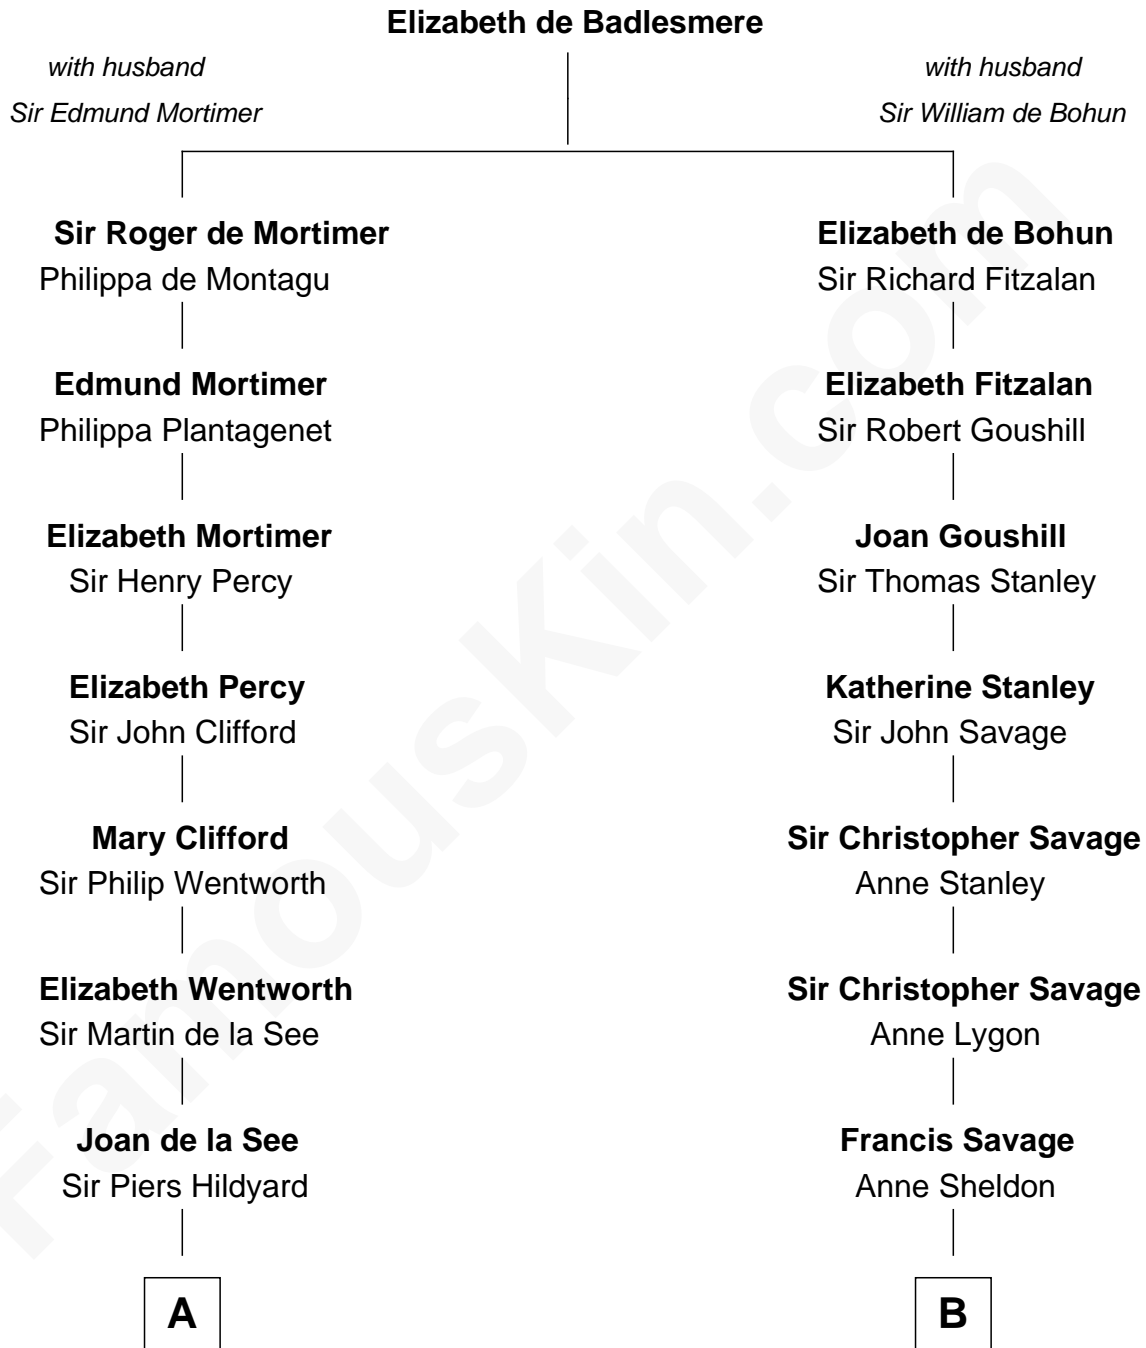

# FamousKin.com

## Relationship Chart of

### Alice (Lee) Roosevelt

*First Wife of President Theodore Roosevelt*

19th cousin 1 time removed of

**Adlai Stevenson III**  
*U.S. Senator from Illinois*

**C**

**Mary Ann Cabot**  
Nathaniel Cabot Lee

**John Clarke Lee**  
Harriet Paine Rose