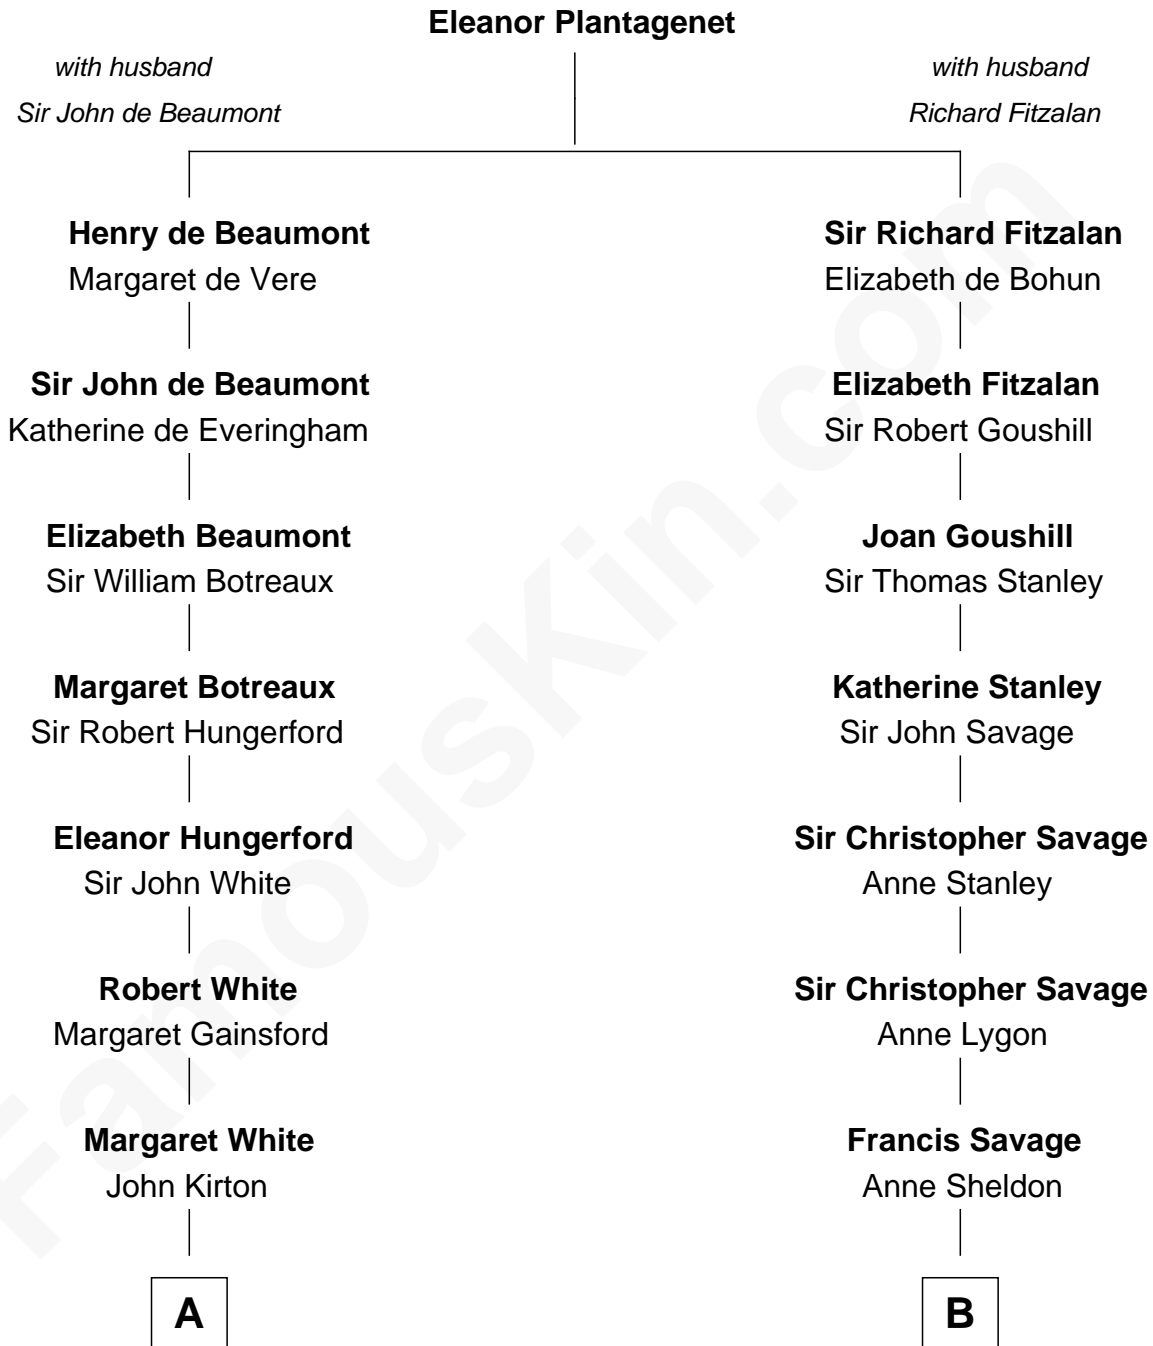

# FamousKin.com

## Relationship Chart of

### Alice (Lee) Roosevelt

*First Wife of President Theodore Roosevelt*

19th cousin of

**Adlai Stevenson III**  
*U.S. Senator from Illinois*

**C**

**Harriet Paine Rose**

John Clarke Lee

**George Cabot Lee**