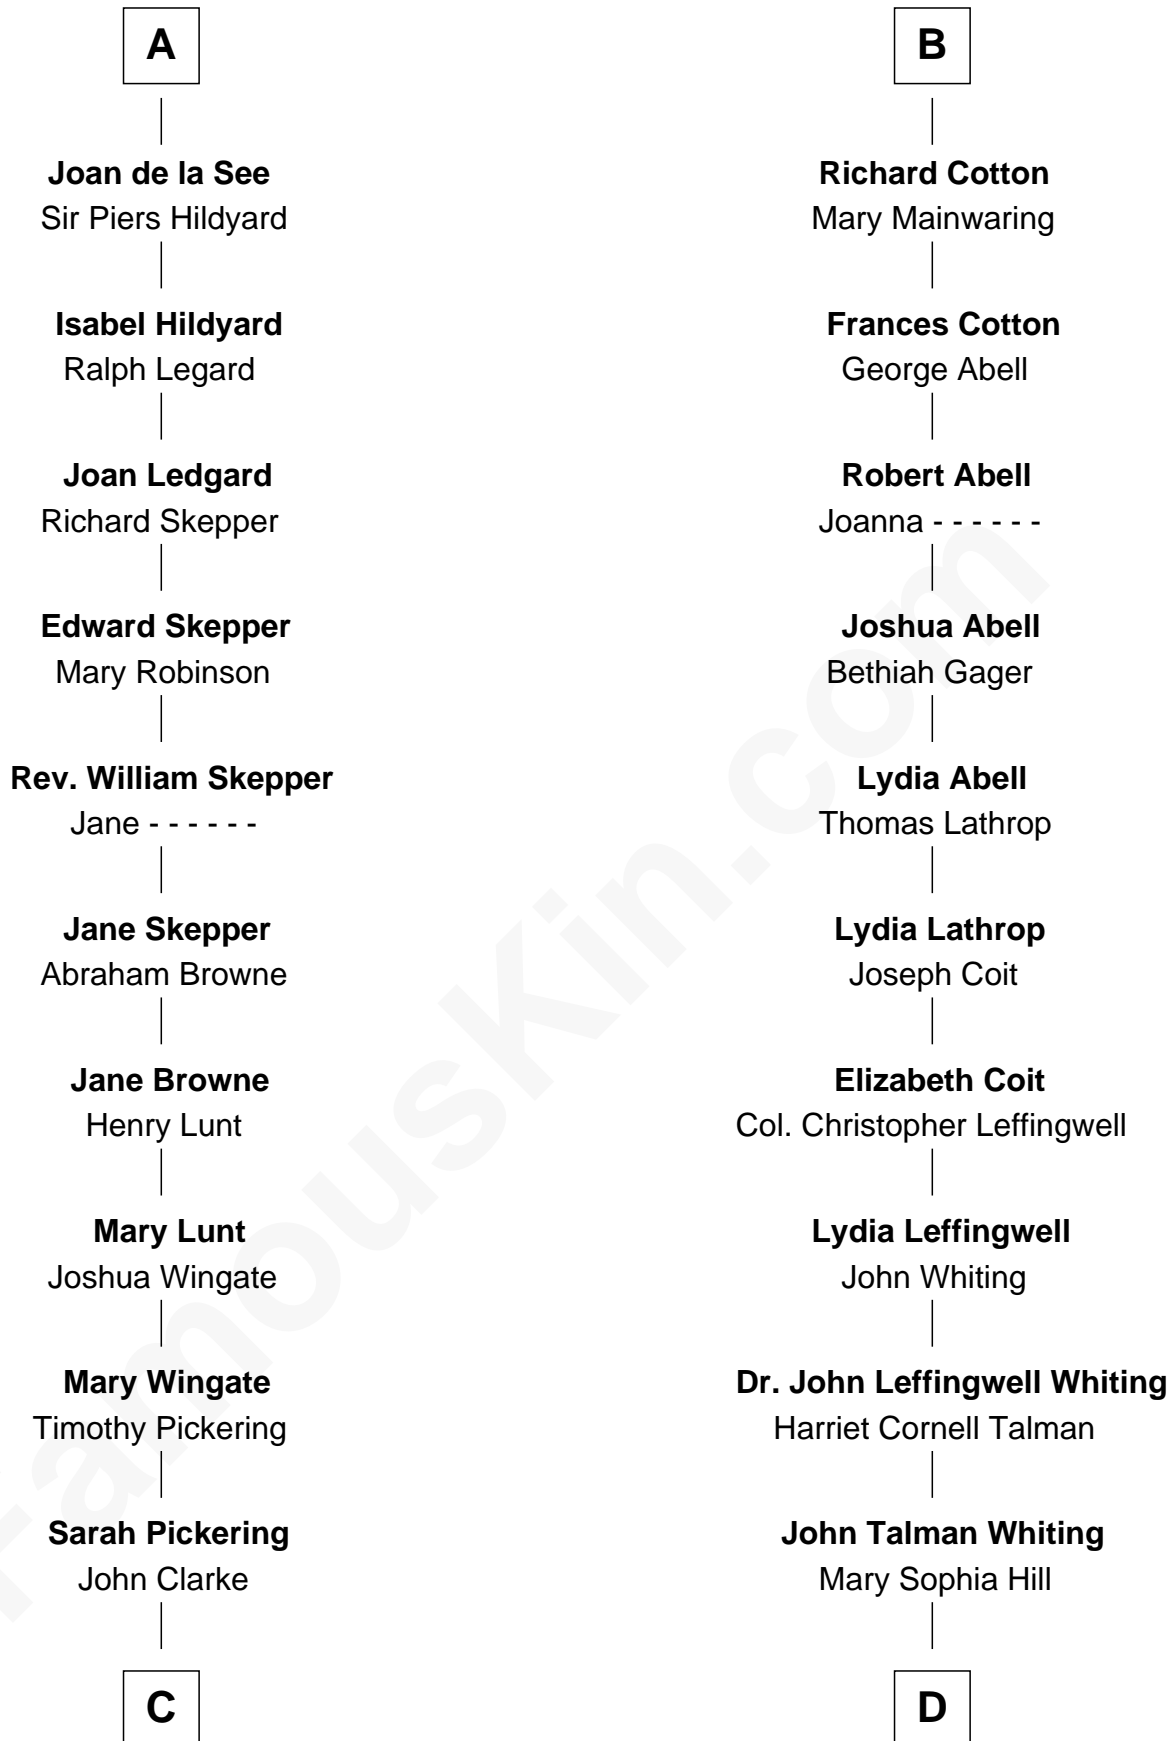

FamousKin.com

Relationship Chart of

Alice (Lee) Roosevelt

First Wife of President Theodore Roosevelt

20th cousin 1 time removed of

Adlai Stevenson III
U.S. Senator from Illinois

C

Nancy Clarke
Francis Cabot

Mary Ann Cabot
Nathaniel Cabot Lee

John Clarke Lee
Harriet Paine Rose

George Cabot Lee
Caroline Watts Haskell

Alice (Lee) Roosevelt
Wife of President Theodore Roosevelt

D

Mary DeGama Whiting
William Borden