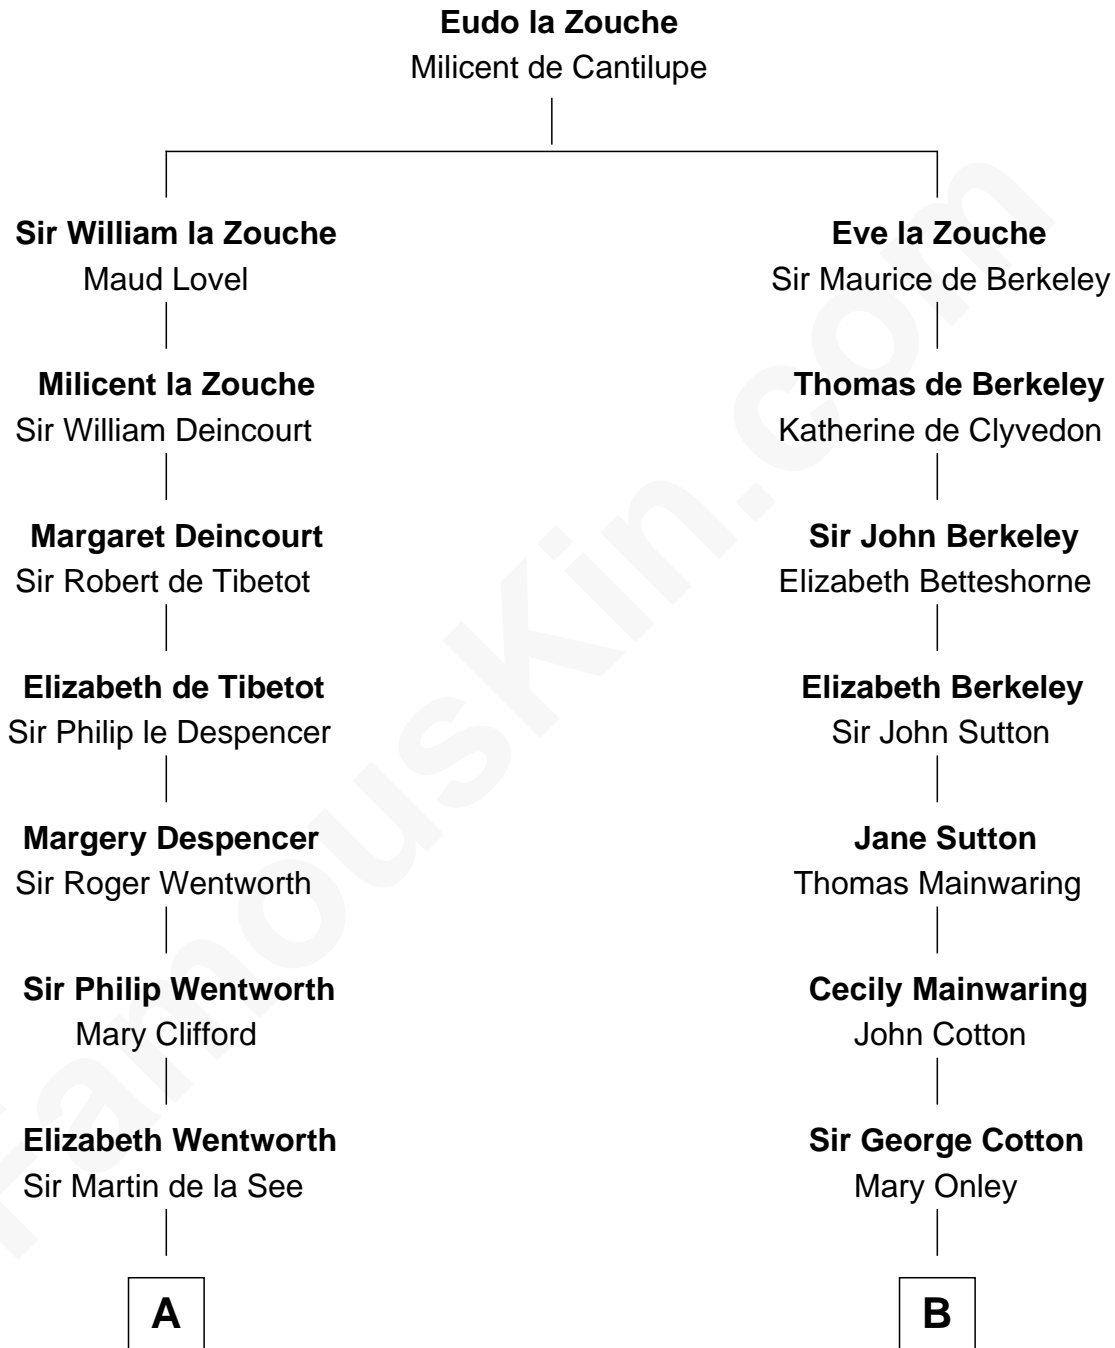

FamousKin.com

Relationship Chart of

Alice (Lee) Roosevelt

First Wife of President Theodore Roosevelt

20th cousin 1 time removed of

Adlai Stevenson III
U.S. Senator from Illinois

C

Nancy Clarke
Francis Cabot

Mary Ann Cabot
Nathaniel Cabot Lee

John Clarke Lee
Harriet Paine Rose

George Cabot Lee
Caroline Watts Haskell

Alice (Lee) Roosevelt
Wife of President Theodore Roosevelt

D

Mary DeGama Whiting
William Borden