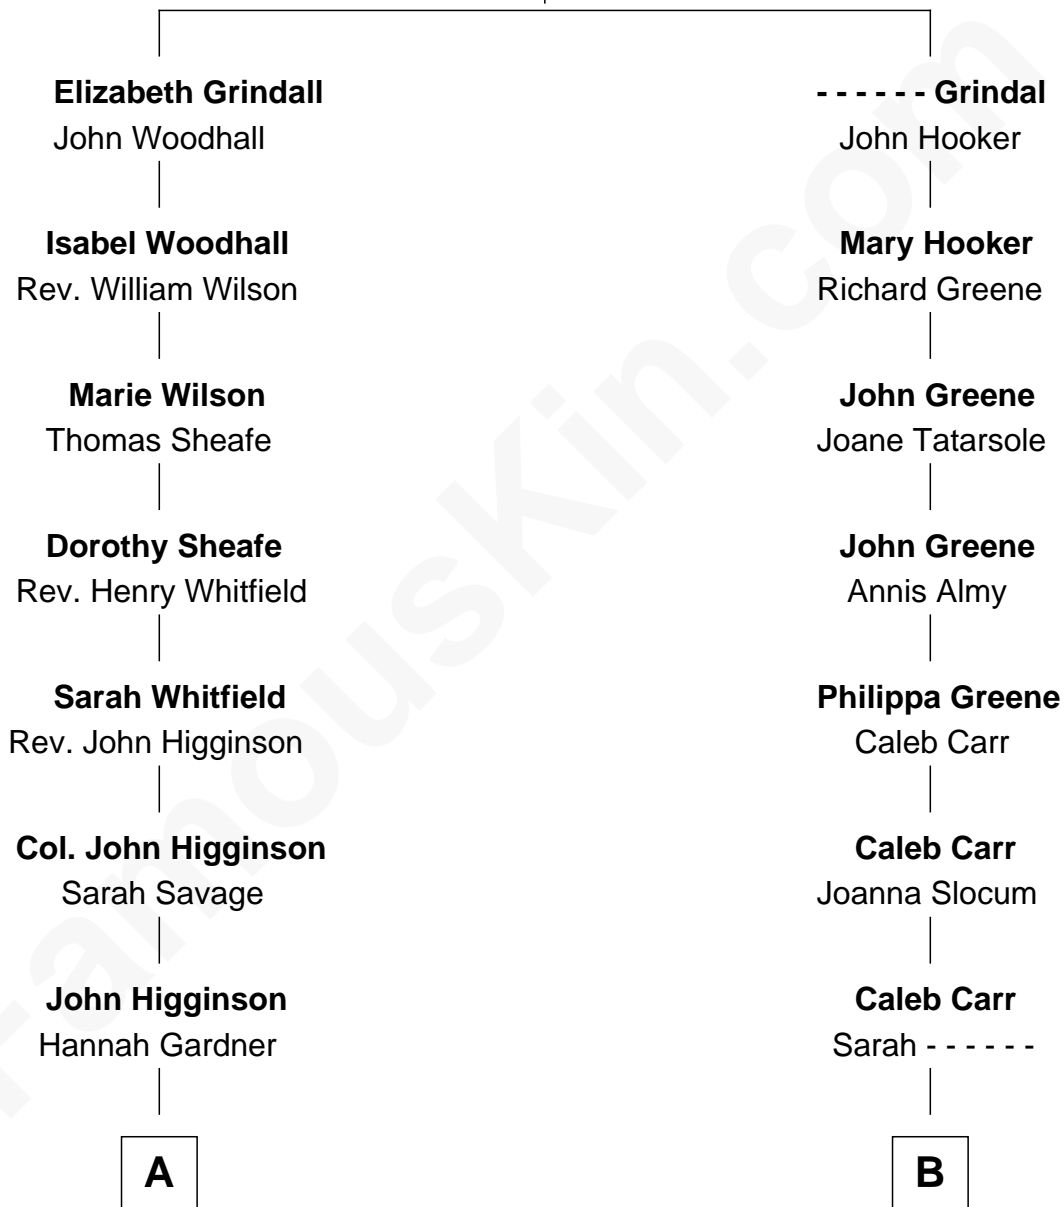

## Relationship Chart of

### Alice (Lee) Roosevelt

*First Wife of President Theodore Roosevelt*

13th cousin of

### Charlie Munger

*Vice-Chairman of Berkshire Hathaway*

**William Grindall**

-----

**A**

**John Higginson**  
Ruth Boardman

**Elizabeth Higginson**  
Joseph Cabot

**Elizabeth Cabot**  
Joseph Lee