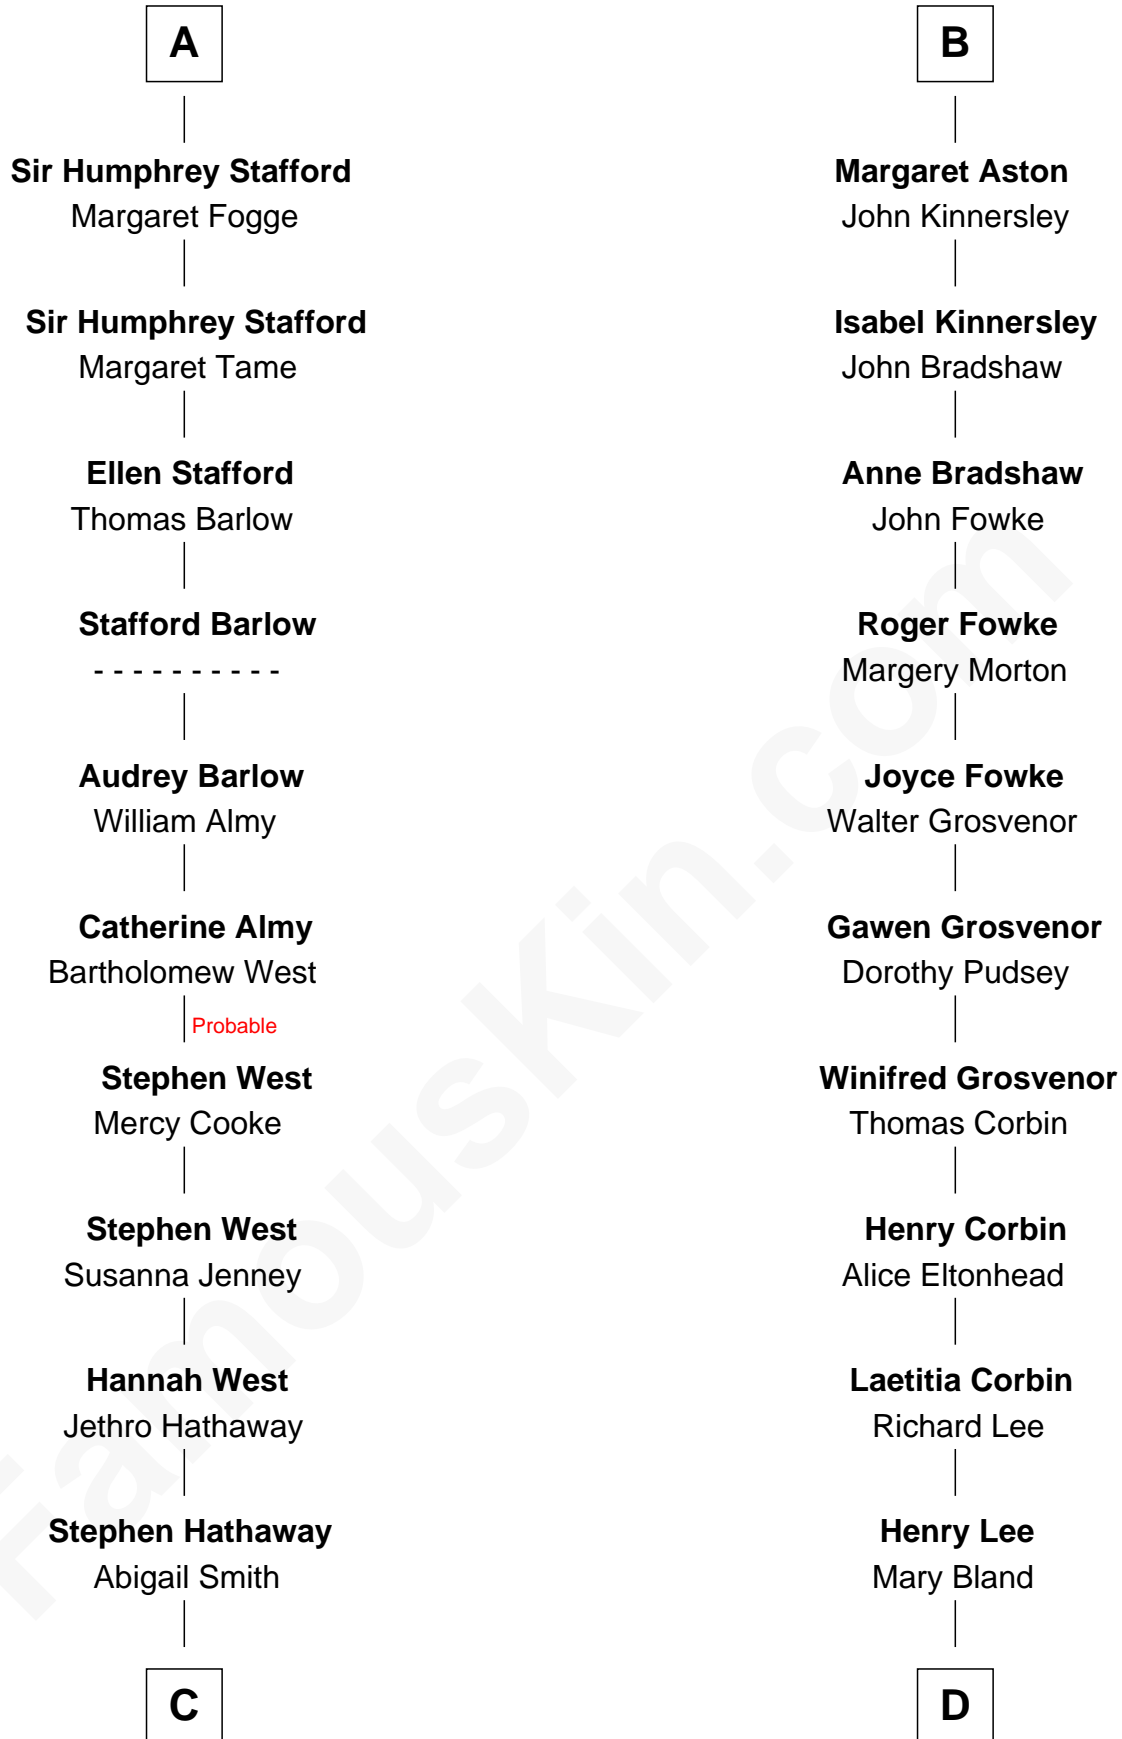

FamousKin.com

Relationship Chart of

Alice (Lee) Roosevelt

First Wife of President Theodore Roosevelt

19th cousin 1 time removed of

General Robert E. Lee

Confederate Army - U.S. Civil War

C

Humphrey Hathaway

Abigail Smith

Alice Russell Hathaway

Elisha Haskell

Caroline Watts Haskell

George Cabot Lee

Alice (Lee) Roosevelt

Wife of President Theodore Roosevelt