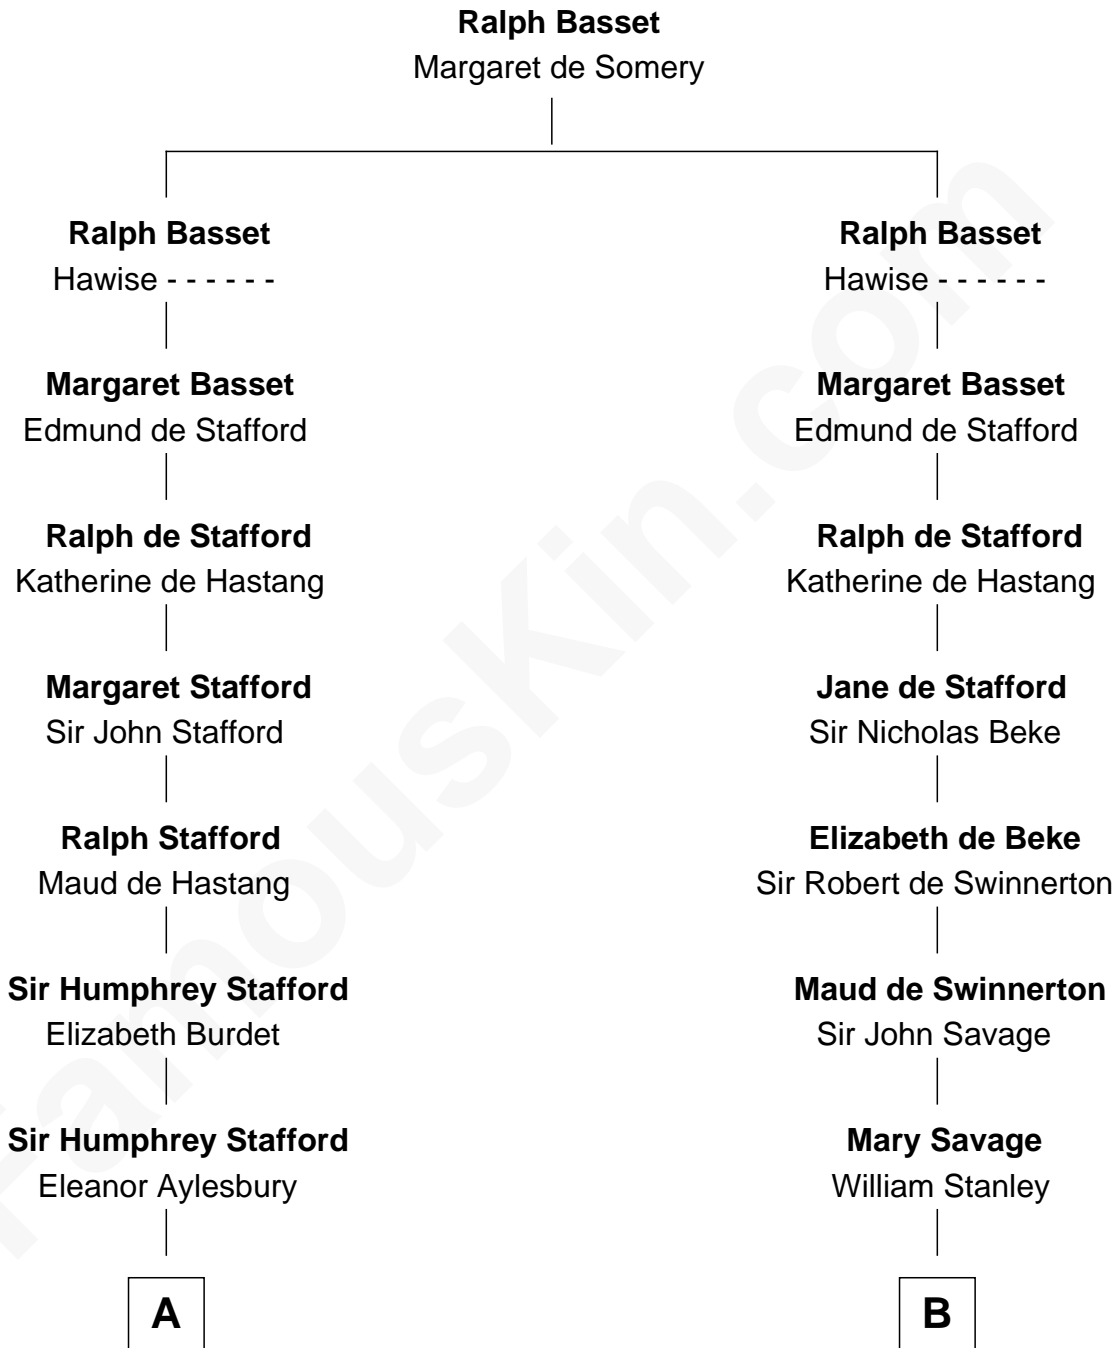

General Robert E. Lee

Confederate Army - U.S. Civil War