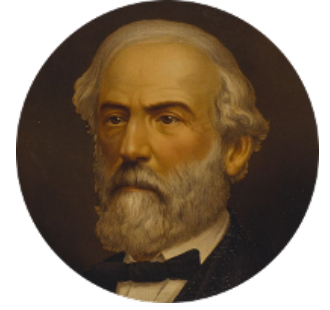

General Robert E. Lee

Confederate Army - U.S. Civil War