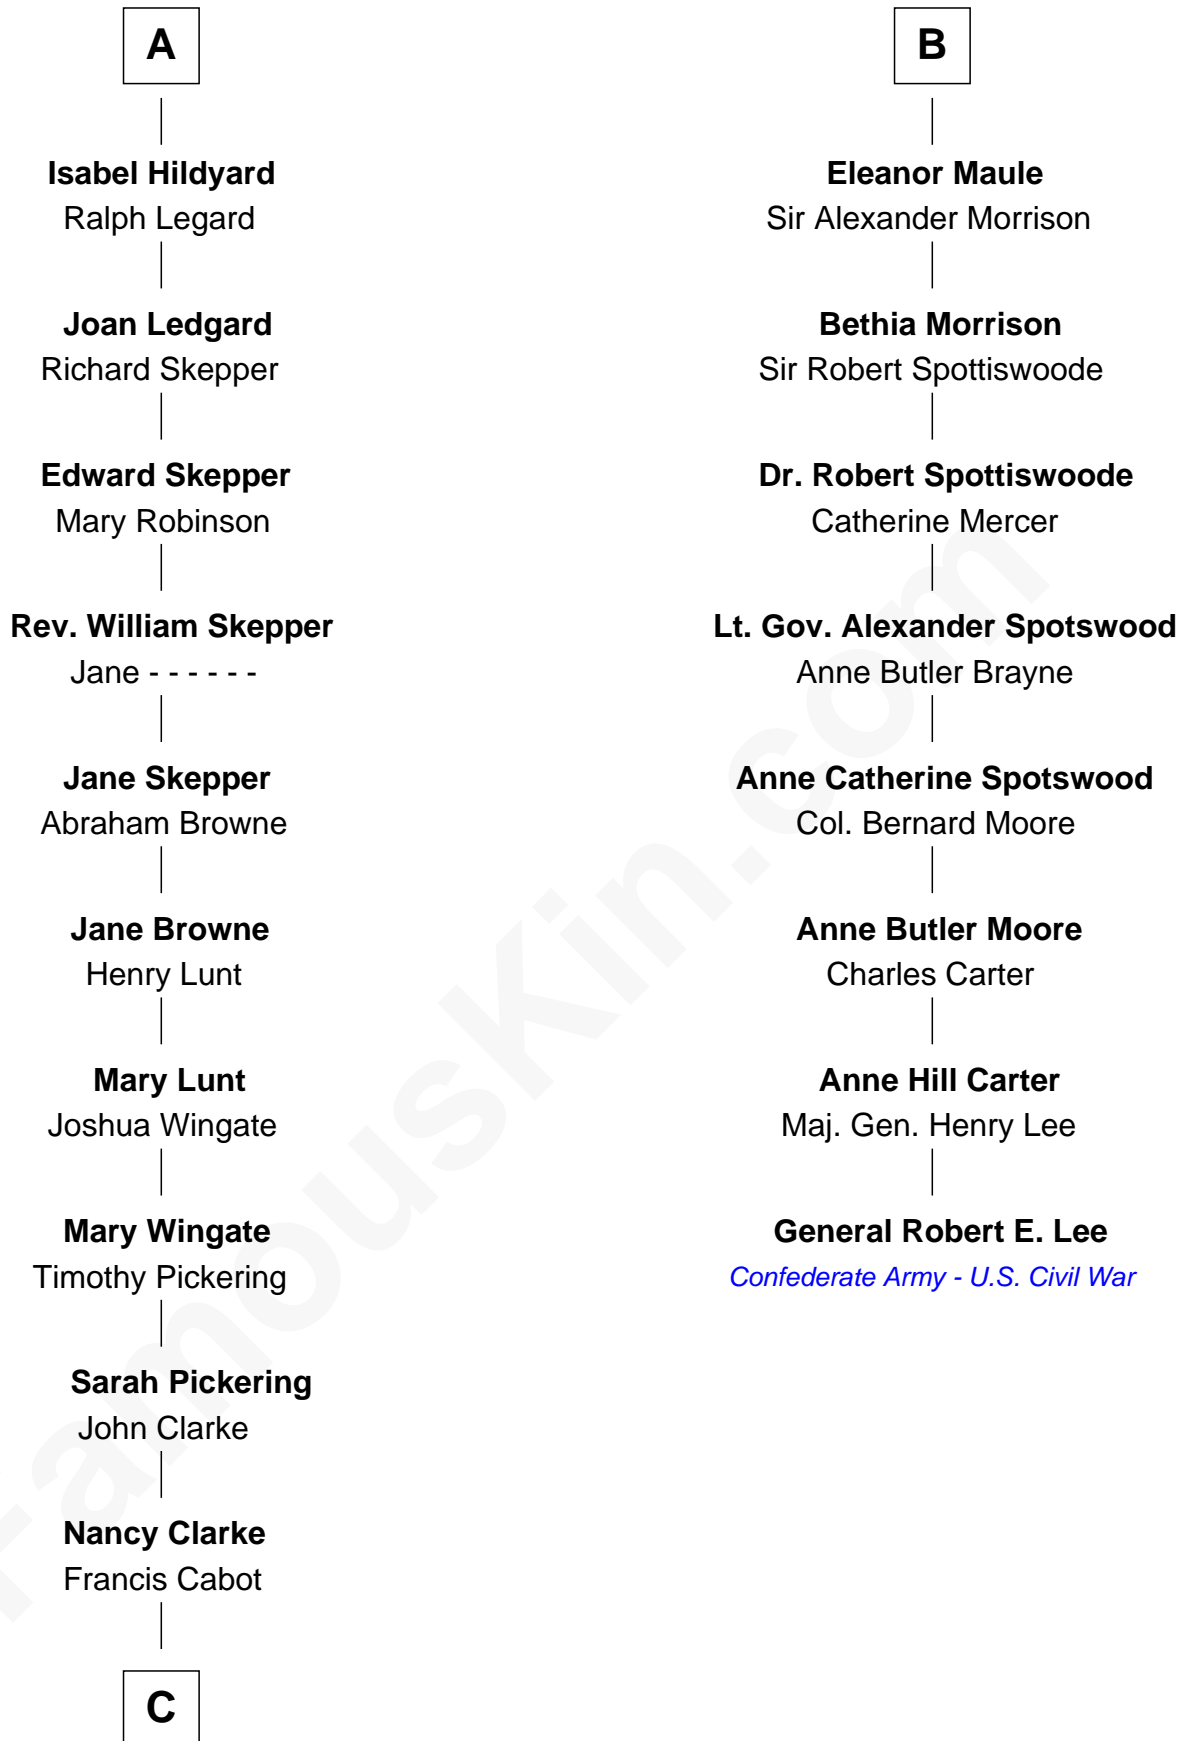

### Alice (Lee) Roosevelt

*First Wife of President Theodore Roosevelt*

14th cousin 6 times removed of

### General Robert E. Lee

*Confederate Army - U.S. Civil War*

### Edward III, King of England

Philippa of Hainault

**C**

—  
**Mary Ann Cabot**  
Nathaniel Cabot Lee

—  
**John Clarke Lee**  
Harriet Paine Rose

—  
**George Cabot Lee**  
Caroline Watts Haskell

—  
**Alice (Lee) Roosevelt**  
*Wife of President Theodore Roosevelt*