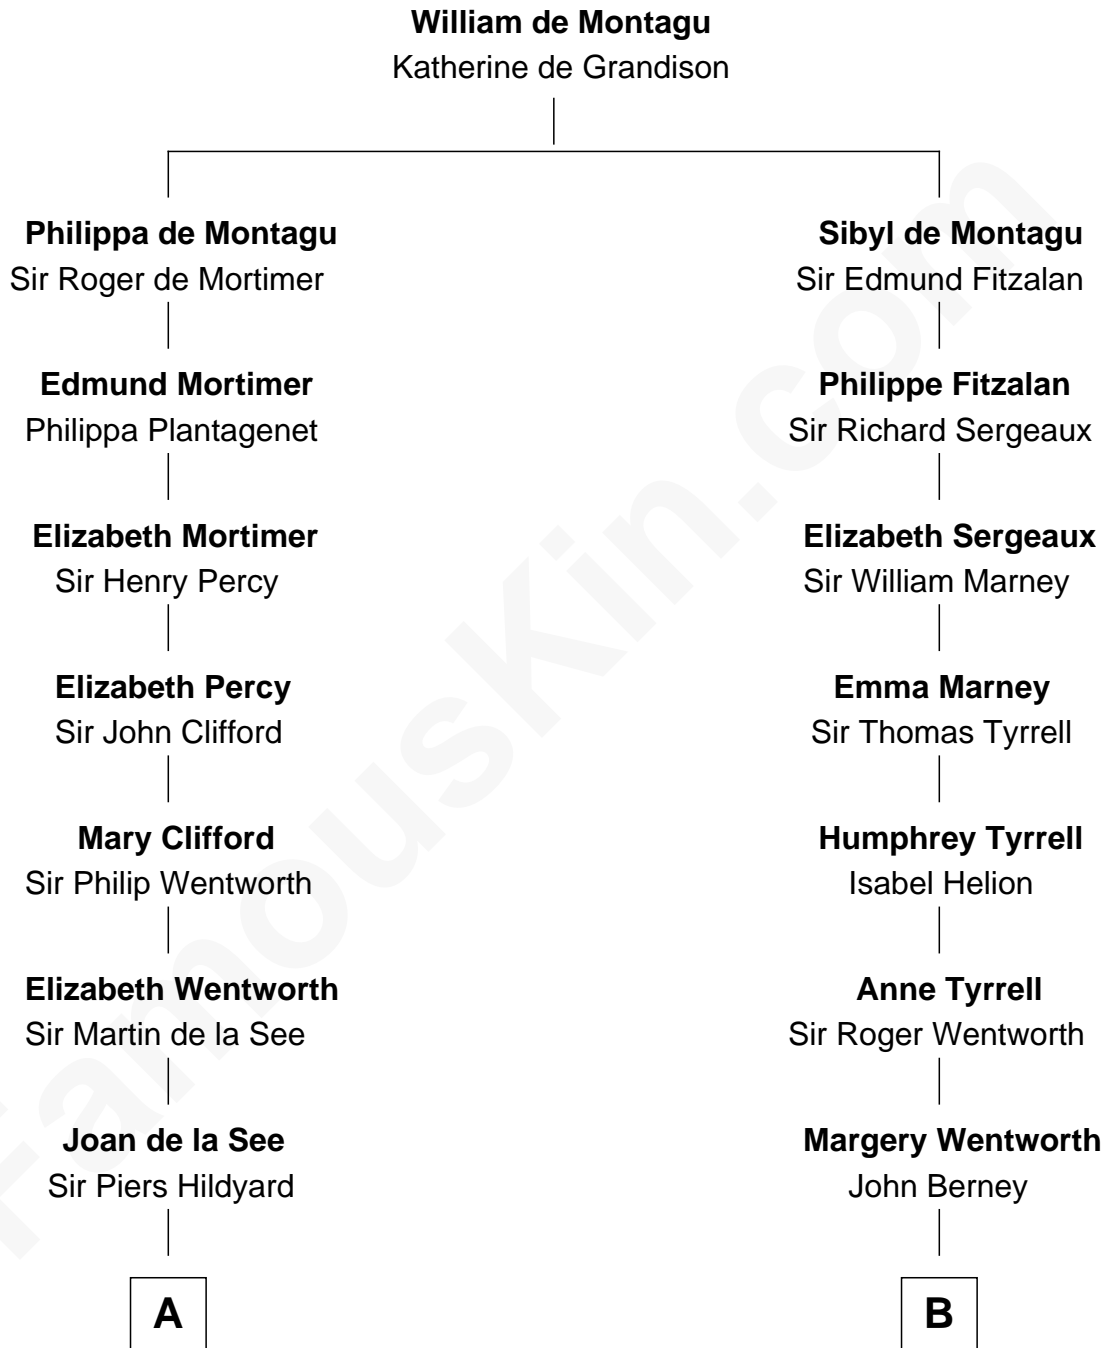

General Robert E. Lee

Confederate Army - U.S. Civil War