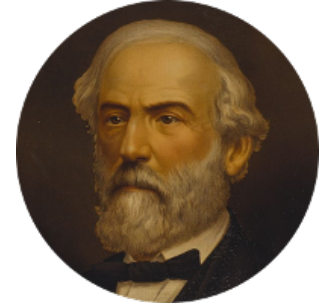

General Robert E. Lee

Confederate Army - U.S. Civil War